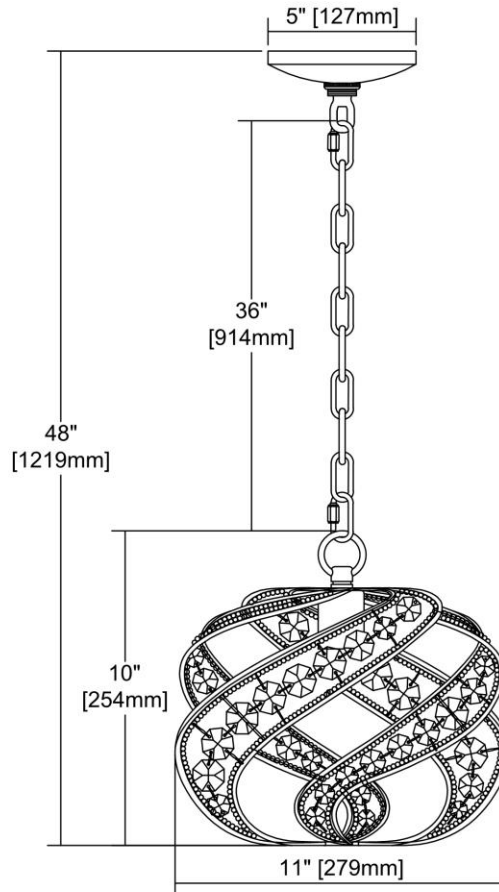


	<b>ITEM #:</b>	16247/1
	<b>UPC</b>	748119125541
	<b>Description</b>	Renaissance 1-Light Mini Pendant in Weathered Zinc with Crystal
	<b>Finish</b>	Weathered Zinc
	<b>Materials</b>	Crystal, Metal
	<b>Brand</b>	ELK Lighting
	<b>Collection</b>	Renaissance
	<b>Category</b>	Indoor Lighting
	<b>Type</b>	Mini Pendant

ITEM DIMENSIONS				RATINGS & SPECIFICATIONS				
<b>Width</b>	11 inches			<b>Safety Rating</b>	N/A		<b>Certification</b>	N/A
<b>Depth</b>	11 inches			<b>ADA Compliant</b>	N/A		<b>Voltage</b>	N/A
<b>Height</b>	10 inches			<b>BULBS / SOCKETS</b>				
<b>Weight</b>	4 pounds			<b>Quantity</b>	1	<b>Wattage</b>	60 watts	
ADDITIONAL DIMENSIONS				<b>Included</b>	No		<b>Type</b>	A19 (E26 Medium Base)
<b>Backplate / Canopy</b>	5x5			<b>Other</b>	N/A			
<b>HCWO</b>	N/A			CHAIN / CORD INFORMATION				
<b>Min. Extension</b>	N/A			<b>Chain</b>	N/A		<b>Cord</b>	N/A
<b>Max. Extension</b>	N/A			SHADE / GLASS DETAILS				
OVERALL HEIGHT				<b>Shade/Glass Description</b>	Metal Cage with Clear Crystal			
<b>Min.</b>	N/A		<b>Max.</b>	N/A				
EXTENSION ROD(S)				<b>Width</b>	N/A		<b>Height</b>	N/A
N/A				<b>Width at Top</b>	N/A		<b>Width at Bottom</b>	N/A