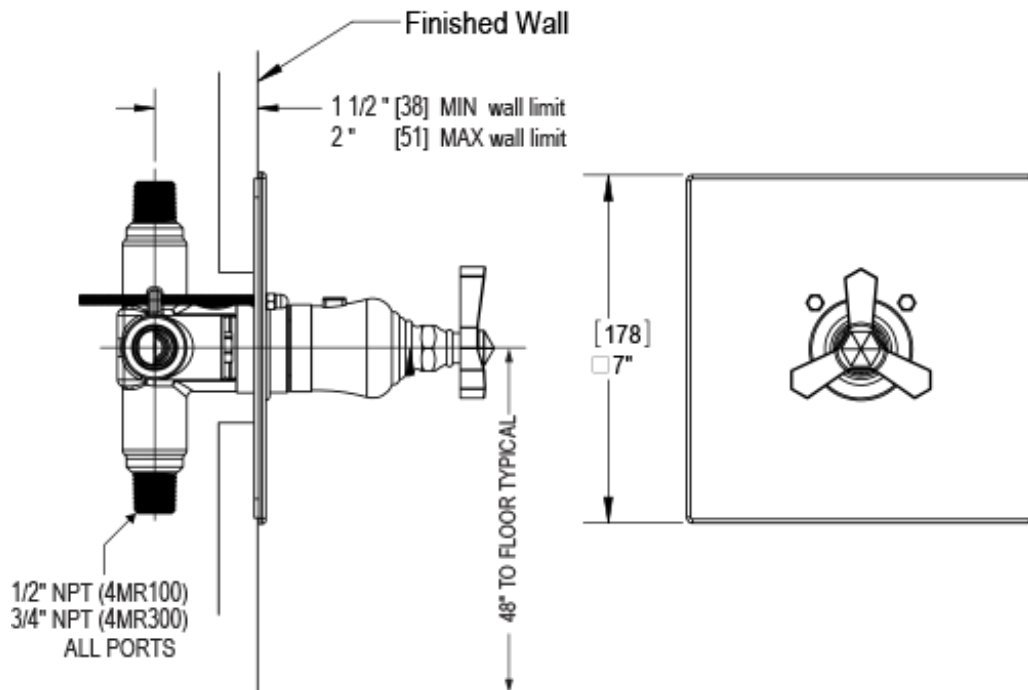

48HXCCHCH Specifications

VOLUME CONTROL VALVE TRIM ONLY

4KR100-1/2" NPT
4KR300-3/4" NPT
both ports

4KR100-1/2" NPT
4KR300-3/4" NPT
both ports

INTEGRAL SUPPLY WITH 1/2" NPT X 1/2" NPSM X 3" NIPPLE

BODY SPRAY WITH 1/2" NPT X 1/2" NPSM X 3" NIPPLE X QTY 4 INCLUDED

TEMPERATURE CONTROL VALVE WITH STOPS TRIM ONLY

12" SHOWER HEAD WITH CEILING MOUNT 8" SHOWER ARM & FLANGE