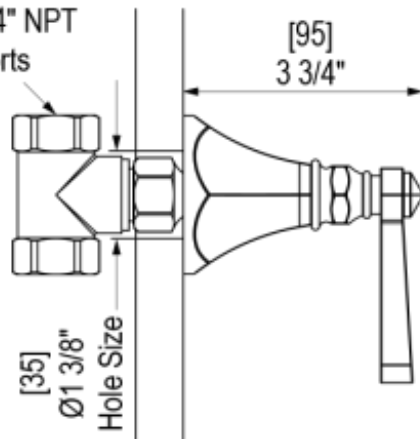

48HXCCHCH Specifications

VOLUME CONTROL VALVE TRIM ONLY

4KR100-1/2" NPT
4KR300-3/4" NPT
both ports

4KR100-1/2" NPT
4KR300-3/4" NPT
both ports

INTEGRAL SUPPLY WITH 1/2" NPT X 1/2" NPSM X 3" NIPPLE

BODY SPRAY WITH 1/2" NPT X 1/2" NPSM X 3" NIPPLE X QTY 4 INCLUDED

TEMPERATURE CONTROL VALVE WITH STOPS TRIM ONLY

12" SHOWER HEAD WITH CEILING MOUNT 8" SHOWER ARM & FLANGE