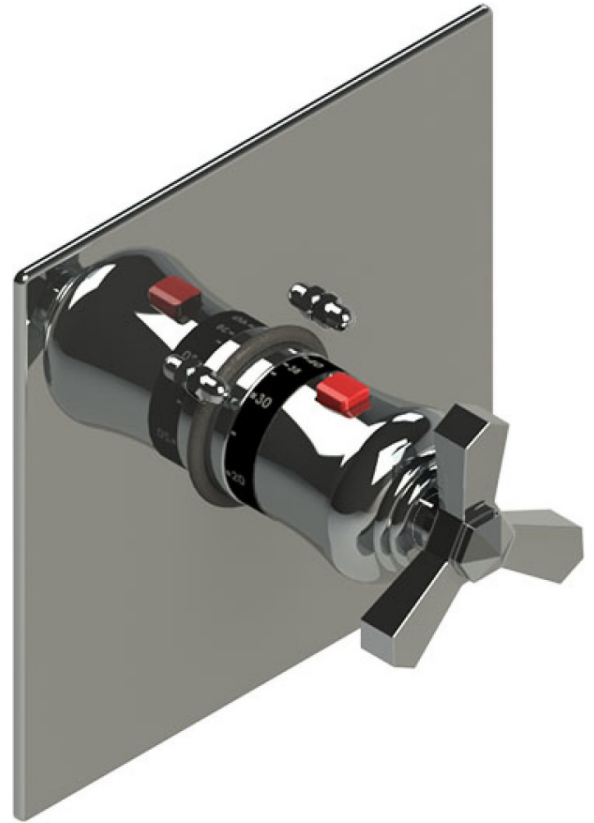

48HXCCHCH Specifications

VOLUME CONTROL VALVE TRIM ONLY

4KR100-1/2" NPT
4KR300-3/4" NPT
both ports

4KR100-1/2" NPT
4KR300-3/4" NPT
both ports

INTEGRAL SUPPLY WITH 1/2" NPT X 1/2" NPSM X 3" NIPPLE

BODY SPRAY WITH 1/2" NPT X 1/2" NPSM X 3" NIPPLE X QTY 4 INCLUDED

TEMPERATURE CONTROL VALVE WITH STOPS TRIM ONLY

12" SHOWER HEAD WITH CEILING MOUNT 8" SHOWER ARM & FLANGE