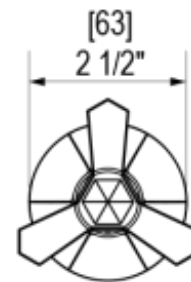

48HXCCHCH Specifications

VOLUME CONTROL VALVE TRIM ONLY

4KR100-1/2" NPT
4KR300-3/4" NPT
both ports

4KR100-1/2" NPT
4KR300-3/4" NPT
both ports

INTEGRAL SUPPLY WITH 1/2" NPT X 1/2" NPSM X 3" NIPPLE

BODY SPRAY WITH 1/2" NPT X 1/2" NPSM X 3" NIPPLE X QTY 4 INCLUDED

TEMPERATURE CONTROL VALVE WITH STOPS TRIM ONLY

12" SHOWER HEAD WITH CEILING MOUNT 8" SHOWER ARM & FLANGE