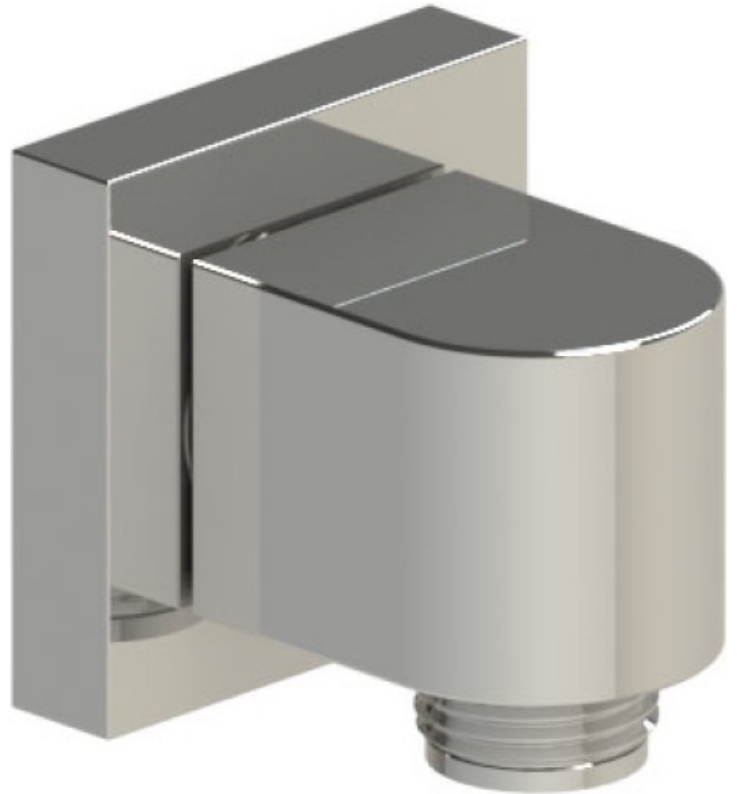

48HXCCHCH Specifications

VOLUME CONTROL VALVE TRIM ONLY

4KR100-1/2" NPT
4KR300-3/4" NPT
both ports

4KR100-1/2" NPT
4KR300-3/4" NPT
both ports

INTEGRAL SUPPLY WITH 1/2" NPT X 1/2" NPSM X 3" NIPPLE

BODY SPRAY WITH 1/2" NPT X 1/2" NPSM X 3" NIPPLE X QTY 4 INCLUDED

TEMPERATURE CONTROL VALVE WITH STOPS TRIM ONLY

12" SHOWER HEAD WITH CEILING MOUNT 8" SHOWER ARM & FLANGE