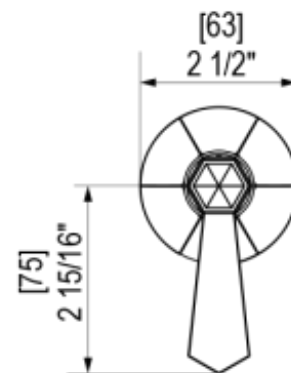

48HXCCHCH Specifications

VOLUME CONTROL VALVE TRIM ONLY

4KR100-1/2" NPT
4KR300-3/4" NPT
both ports

4KR100-1/2" NPT
4KR300-3/4" NPT
both ports

INTEGRAL SUPPLY WITH 1/2" NPT X 1/2" NPSM X 3" NIPPLE

BODY SPRAY WITH 1/2" NPT X 1/2" NPSM X 3" NIPPLE X QTY 4 INCLUDED

TEMPERATURE CONTROL VALVE WITH STOPS TRIM ONLY

12" SHOWER HEAD WITH CEILING MOUNT 8" SHOWER ARM & FLANGE