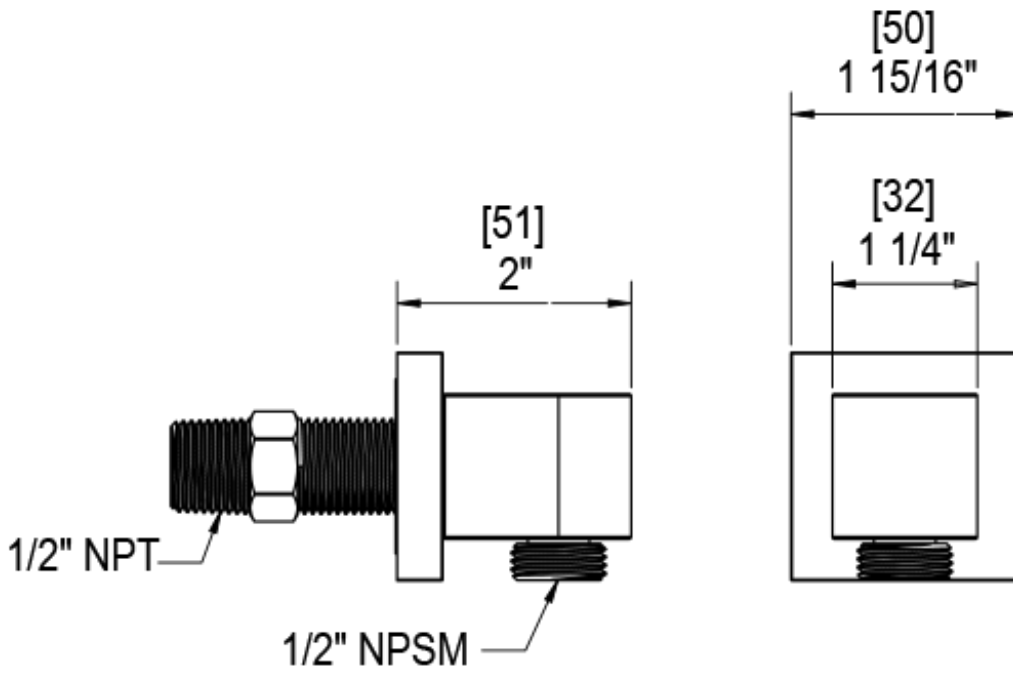

48HXCCHCH Specifications

VOLUME CONTROL VALVE TRIM ONLY

4KR100-1/2" NPT
4KR300-3/4" NPT
both ports

4KR100-1/2" NPT
4KR300-3/4" NPT
both ports

INTEGRAL SUPPLY WITH 1/2" NPT X 1/2" NPSM X 3" NIPPLE

BODY SPRAY WITH 1/2" NPT X 1/2" NPSM X 3" NIPPLE X QTY 4 INCLUDED

TEMPERATURE CONTROL VALVE WITH STOPS TRIM ONLY

12" SHOWER HEAD WITH CEILING MOUNT 8" SHOWER ARM & FLANGE