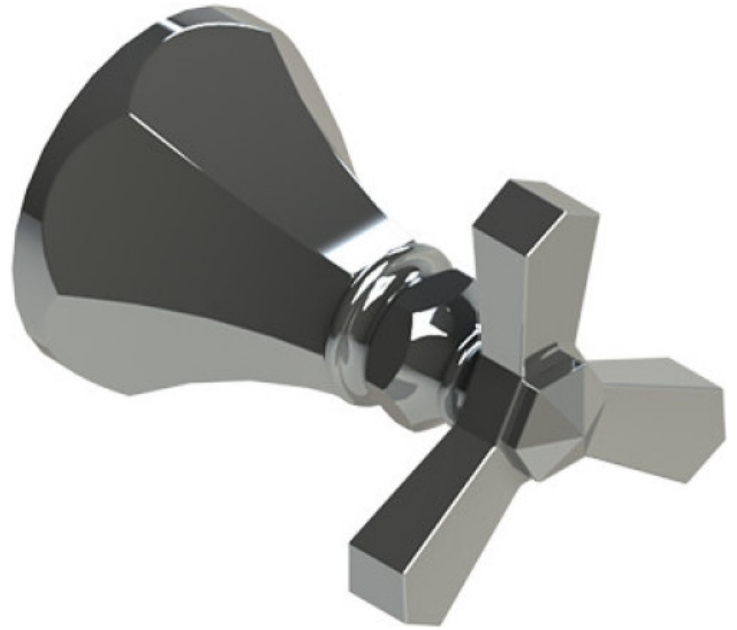

48HXCCHCH Specifications

VOLUME CONTROL VALVE TRIM ONLY

4KR100-1/2" NPT
4KR300-3/4" NPT
both ports

4KR100-1/2" NPT
4KR300-3/4" NPT
both ports

INTEGRAL SUPPLY WITH 1/2" NPT X 1/2" NPSM X 3" NIPPLE

BODY SPRAY WITH 1/2" NPT X 1/2" NPSM X 3" NIPPLE X QTY 4 INCLUDED

TEMPERATURE CONTROL VALVE WITH STOPS TRIM ONLY

12" SHOWER HEAD WITH CEILING MOUNT 8" SHOWER ARM & FLANGE