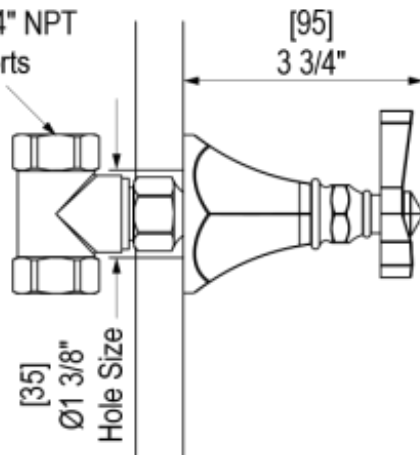

48HXCCHCH Specifications

VOLUME CONTROL VALVE TRIM ONLY

4KR100-1/2" NPT
4KR300-3/4" NPT
both ports

4KR100-1/2" NPT
4KR300-3/4" NPT
both ports

INTEGRAL SUPPLY WITH 1/2" NPT X 1/2" NPSM X 3" NIPPLE

BODY SPRAY WITH 1/2" NPT X 1/2" NPSM X 3" NIPPLE X QTY 4 INCLUDED

TEMPERATURE CONTROL VALVE WITH STOPS TRIM ONLY

12" SHOWER HEAD WITH CEILING MOUNT 8" SHOWER ARM & FLANGE