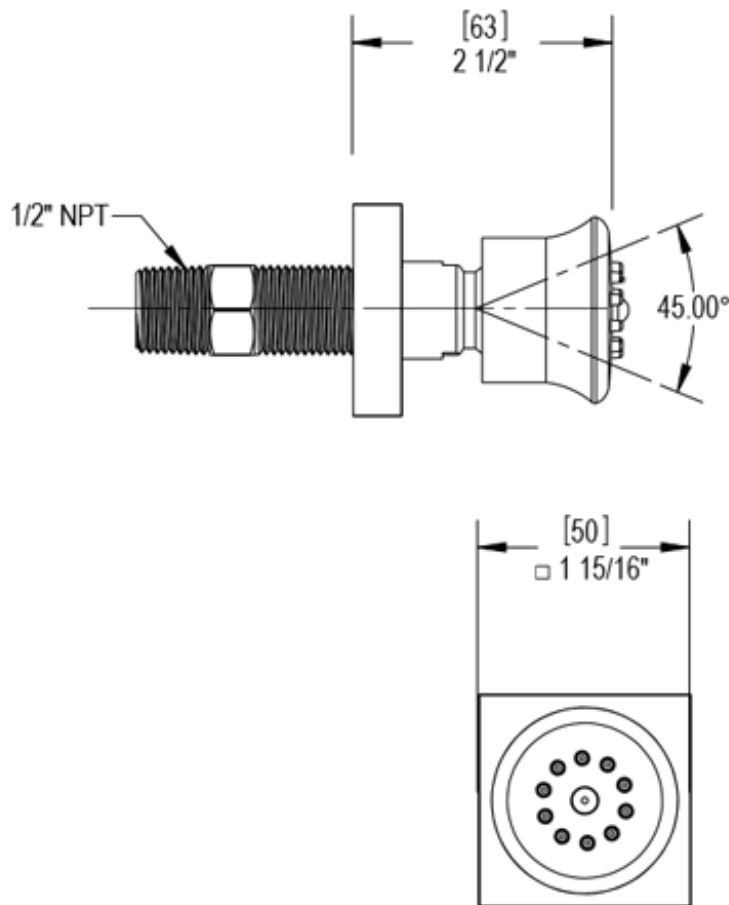

48HXCCHCH Specifications

VOLUME CONTROL VALVE TRIM ONLY

4KR100-1/2" NPT
4KR300-3/4" NPT
both ports

4KR100-1/2" NPT
4KR300-3/4" NPT
both ports

INTEGRAL SUPPLY WITH 1/2" NPT X 1/2" NPSM X 3" NIPPLE

BODY SPRAY WITH 1/2" NPT X 1/2" NPSM X 3" NIPPLE X QTY 4 INCLUDED

TEMPERATURE CONTROL VALVE WITH STOPS TRIM ONLY

12" SHOWER HEAD WITH CEILING MOUNT 8" SHOWER ARM & FLANGE