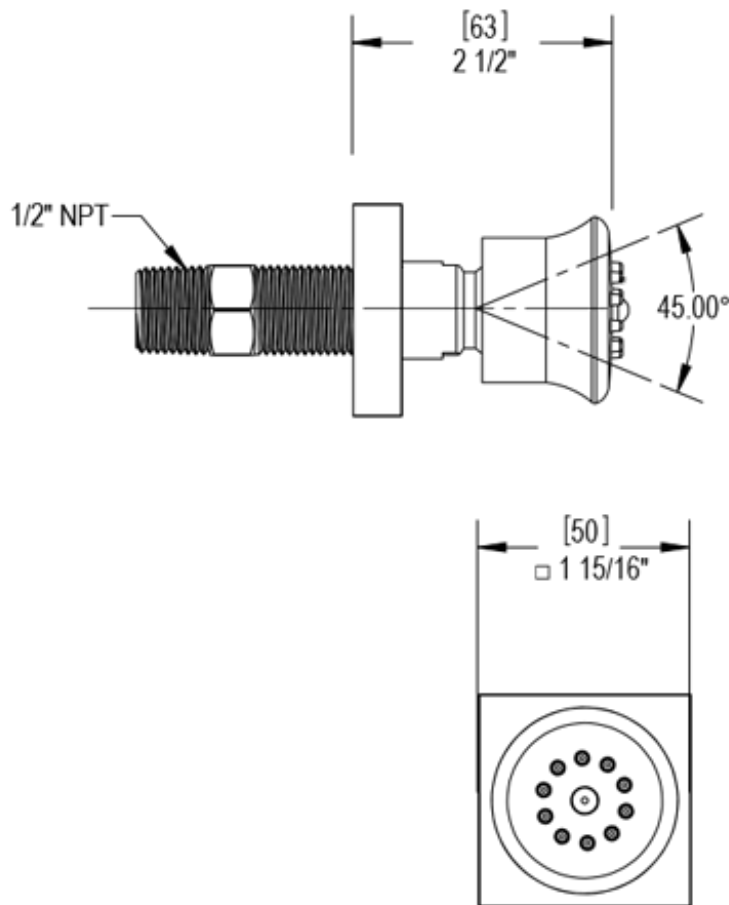

48HXLCHCH Specifications

VOLUME CONTROL VALVE TRIM ONLY

4KR100-1/2" NPT
4KR300-3/4" NPT
both ports

4KR100-1/2" NPT
4KR300-3/4" NPT
both ports

INTEGRAL SUPPLY WITH 1/2" NPT X 1/2" NPSM X 3" NIPPLE

BODY SPRAY WITH 1/2" NPT X 1/2" NPSM X 3" NIPPLE X QTY 4 INCLUDED

TEMPERATURE CONTROL VALVE WITH STOPS TRIM ONLY

12" SHOWER HEAD WITH CEILING MOUNT 8" SHOWER ARM & FLANGE