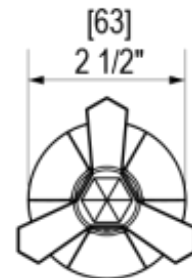

48HXLCHCH Specifications

VOLUME CONTROL VALVE TRIM ONLY

4KR100-1/2" NPT
4KR300-3/4" NPT
both ports

4KR100-1/2" NPT
4KR300-3/4" NPT
both ports

INTEGRAL SUPPLY WITH 1/2" NPT X 1/2" NPSM X 3" NIPPLE

BODY SPRAY WITH 1/2" NPT X 1/2" NPSM X 3" NIPPLE X QTY 4 INCLUDED

TEMPERATURE CONTROL VALVE WITH STOPS TRIM ONLY

12" SHOWER HEAD WITH CEILING MOUNT 8" SHOWER ARM & FLANGE