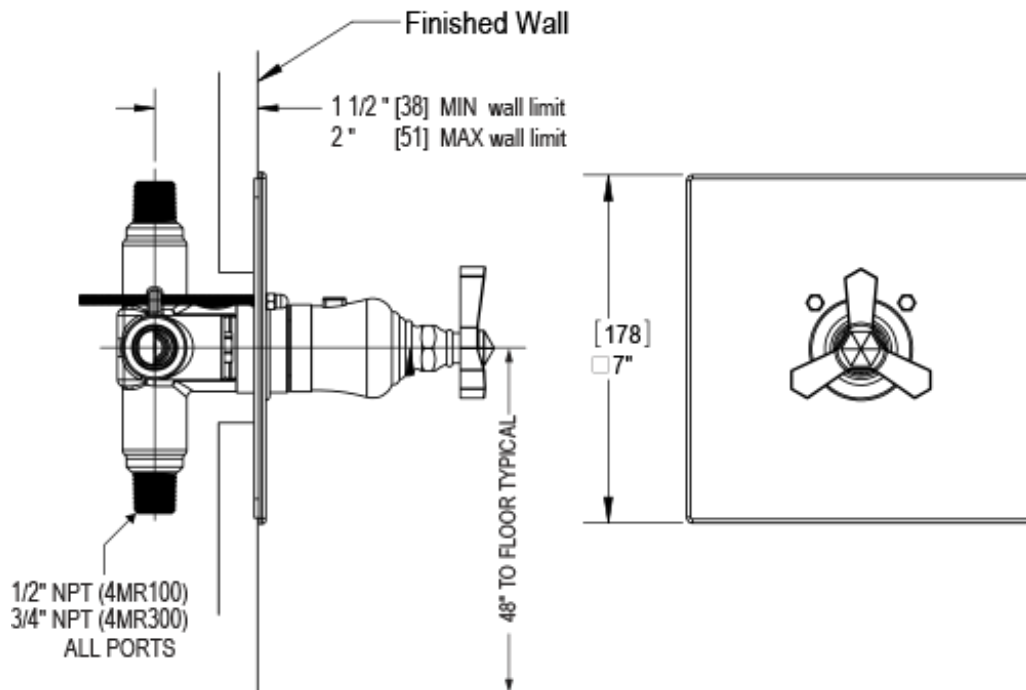

48HXLCHCH Specifications

VOLUME CONTROL VALVE TRIM ONLY

4KR100-1/2" NPT
4KR300-3/4" NPT
both ports

4KR100-1/2" NPT
4KR300-3/4" NPT
both ports

INTEGRAL SUPPLY WITH 1/2" NPT X 1/2" NPSM X 3" NIPPLE

BODY SPRAY WITH 1/2" NPT X 1/2" NPSM X 3" NIPPLE X QTY 4 INCLUDED

TEMPERATURE CONTROL VALVE WITH STOPS TRIM ONLY

12" SHOWER HEAD WITH CEILING MOUNT 8" SHOWER ARM & FLANGE