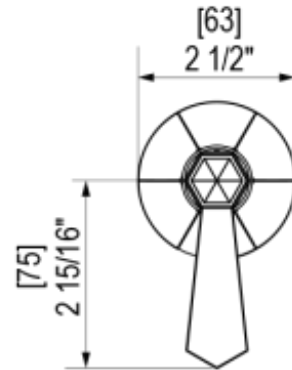

48HXLCHCH Specifications

VOLUME CONTROL VALVE TRIM ONLY

4KR100-1/2" NPT
4KR300-3/4" NPT
both ports

4KR100-1/2" NPT
4KR300-3/4" NPT
both ports

INTEGRAL SUPPLY WITH 1/2" NPT X 1/2" NPSM X 3" NIPPLE

BODY SPRAY WITH 1/2" NPT X 1/2" NPSM X 3" NIPPLE X QTY 4 INCLUDED

TEMPERATURE CONTROL VALVE WITH STOPS TRIM ONLY

12" SHOWER HEAD WITH CEILING MOUNT 8" SHOWER ARM & FLANGE