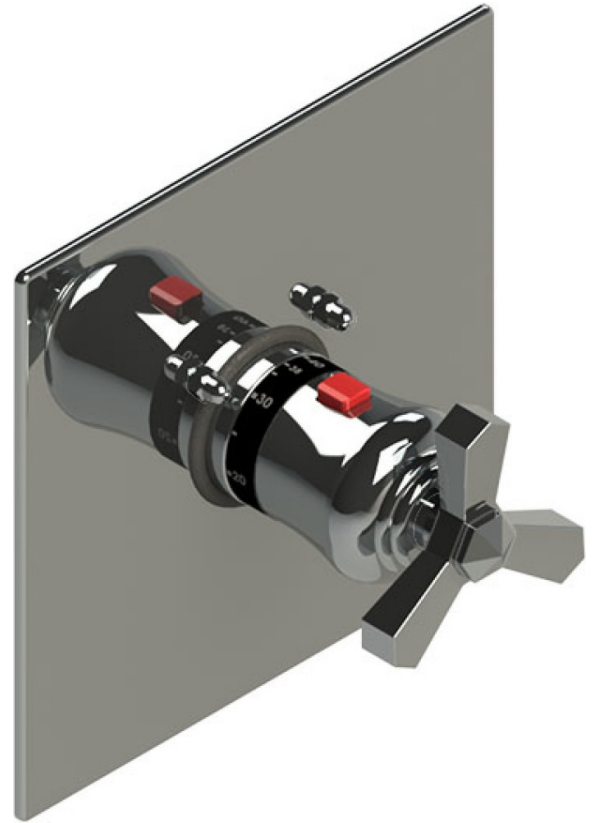

48HXLCHCH Specifications

VOLUME CONTROL VALVE TRIM ONLY

4KR100-1/2" NPT
4KR300-3/4" NPT
both ports

4KR100-1/2" NPT
4KR300-3/4" NPT
both ports

INTEGRAL SUPPLY WITH 1/2" NPT X 1/2" NPSM X 3" NIPPLE

BODY SPRAY WITH 1/2" NPT X 1/2" NPSM X 3" NIPPLE X QTY 4 INCLUDED

TEMPERATURE CONTROL VALVE WITH STOPS TRIM ONLY

12" SHOWER HEAD WITH CEILING MOUNT 8" SHOWER ARM & FLANGE