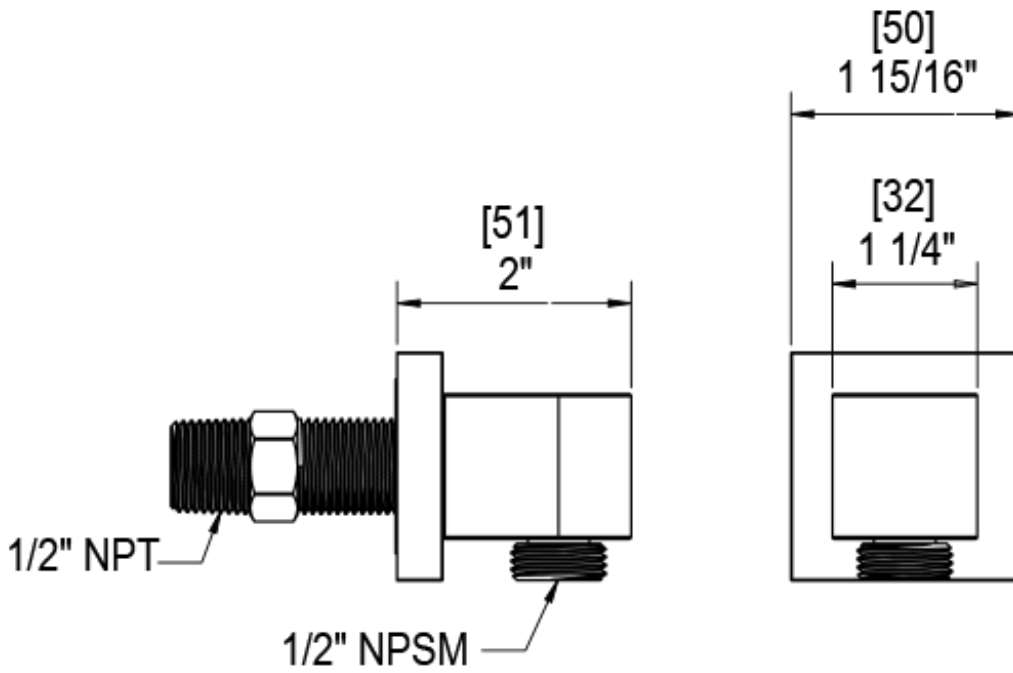

48HXLCHCH Specifications

VOLUME CONTROL VALVE TRIM ONLY

4KR100-1/2" NPT
4KR300-3/4" NPT
both ports

4KR100-1/2" NPT
4KR300-3/4" NPT
both ports

INTEGRAL SUPPLY WITH 1/2" NPT X 1/2" NPSM X 3" NIPPLE

BODY SPRAY WITH 1/2" NPT X 1/2" NPSM X 3" NIPPLE X QTY 4 INCLUDED

TEMPERATURE CONTROL VALVE WITH STOPS TRIM ONLY

12" SHOWER HEAD WITH CEILING MOUNT 8" SHOWER ARM & FLANGE