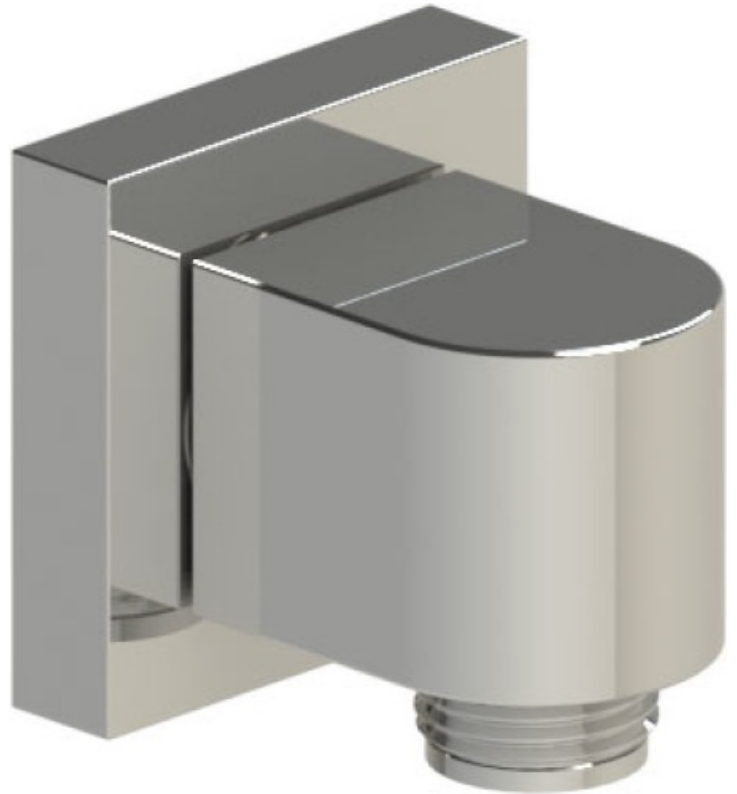

48HXLCHCH Specifications

VOLUME CONTROL VALVE TRIM ONLY

4KR100-1/2" NPT
4KR300-3/4" NPT
both ports

4KR100-1/2" NPT
4KR300-3/4" NPT
both ports

INTEGRAL SUPPLY WITH 1/2" NPT X 1/2" NPSM X 3" NIPPLE

BODY SPRAY WITH 1/2" NPT X 1/2" NPSM X 3" NIPPLE X QTY 4 INCLUDED

TEMPERATURE CONTROL VALVE WITH STOPS TRIM ONLY

12" SHOWER HEAD WITH CEILING MOUNT 8" SHOWER ARM & FLANGE