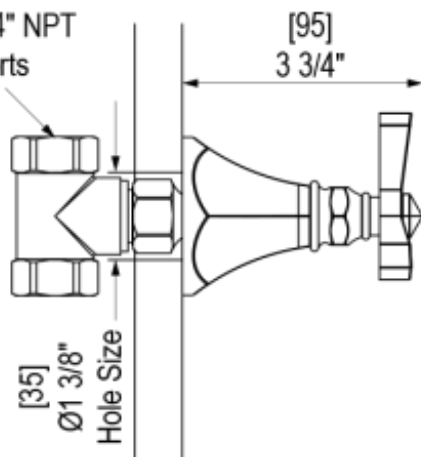

48HXLCHCH Specifications

VOLUME CONTROL VALVE TRIM ONLY

4KR100-1/2" NPT
4KR300-3/4" NPT
both ports

4KR100-1/2" NPT
4KR300-3/4" NPT
both ports

INTEGRAL SUPPLY WITH 1/2" NPT X 1/2" NPSM X 3" NIPPLE

BODY SPRAY WITH 1/2" NPT X 1/2" NPSM X 3" NIPPLE X QTY 4 INCLUDED

TEMPERATURE CONTROL VALVE WITH STOPS TRIM ONLY

12" SHOWER HEAD WITH CEILING MOUNT 8" SHOWER ARM & FLANGE