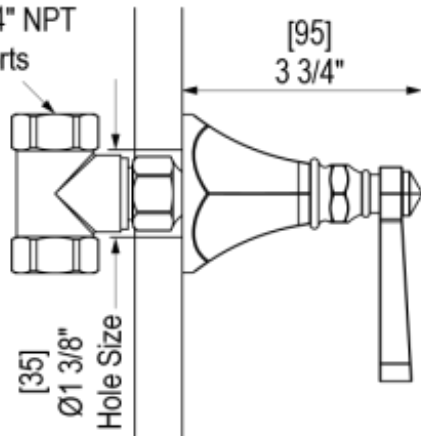

48HXLCHCH Specifications

VOLUME CONTROL VALVE TRIM ONLY

4KR100-1/2" NPT
4KR300-3/4" NPT
both ports

4KR100-1/2" NPT
4KR300-3/4" NPT
both ports

INTEGRAL SUPPLY WITH 1/2" NPT X 1/2" NPSM X 3" NIPPLE

BODY SPRAY WITH 1/2" NPT X 1/2" NPSM X 3" NIPPLE X QTY 4 INCLUDED

TEMPERATURE CONTROL VALVE WITH STOPS TRIM ONLY

12" SHOWER HEAD WITH CEILING MOUNT 8" SHOWER ARM & FLANGE