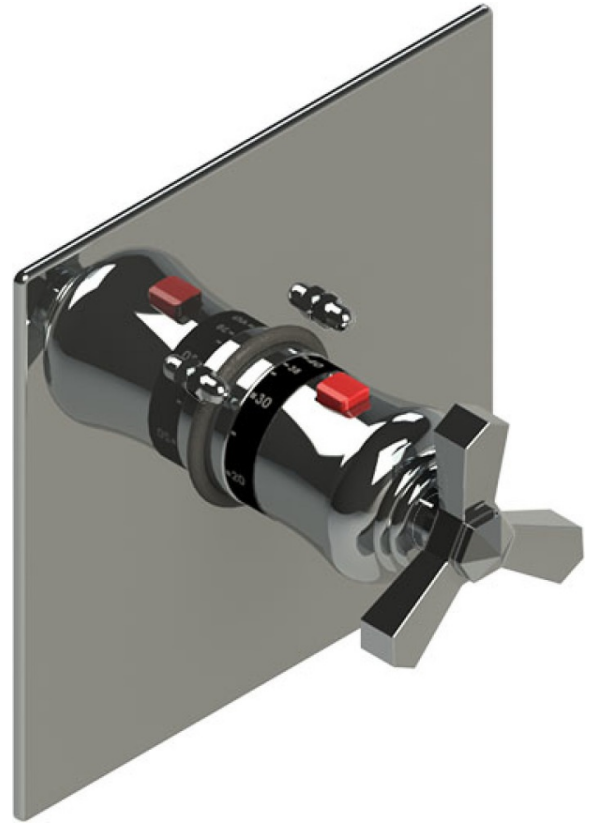

47HXLCHCH

Specifications

VOLUME CONTROL VALVE TRIM ONLY

4KR100-1/2" NPT
4KR300-3/4" NPT
both ports

4KR100-1/2" NPT
4KR300-3/4" NPT
both ports

INTEGRAL SUPPLY WITH 1/2" NPT X 1/2" NPSM X 3" NIPPLE

BODY SPRAY WITH 1/2" NPT X 1/2" NPSM X 3" NIPPLE X QTY 4 INCLUDED

8" SHOWER HEAD WITH CEILING MOUNT 8" SHOWER ARM & FLANGE

TEMPERATURE CONTROL VALVE WITH STOPS TRIM ONLY