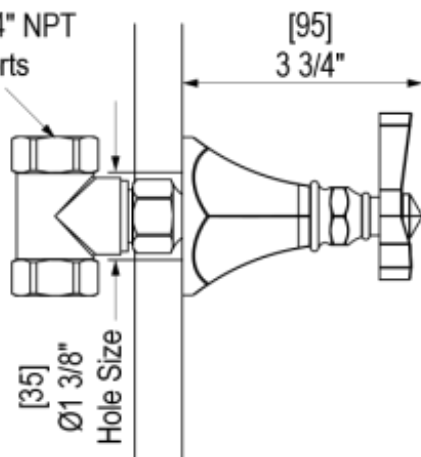

47HXLCHCH

Specifications

VOLUME CONTROL VALVE TRIM ONLY

4KR100-1/2" NPT
4KR300-3/4" NPT
both ports

4KR100-1/2" NPT
4KR300-3/4" NPT
both ports

INTEGRAL SUPPLY WITH 1/2" NPT X 1/2" NPSM X 3" NIPPLE

BODY SPRAY WITH 1/2" NPT X 1/2" NPSM X 3" NIPPLE X QTY 4 INCLUDED

8" SHOWER HEAD WITH CEILING MOUNT 8" SHOWER ARM & FLANGE

TEMPERATURE CONTROL VALVE WITH STOPS TRIM ONLY