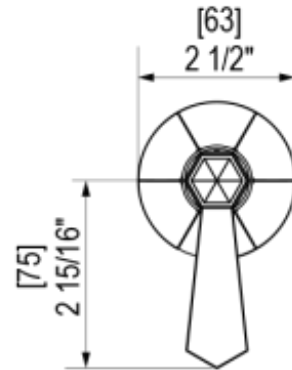

47HXLCHCH

Specifications

VOLUME CONTROL VALVE TRIM ONLY

4KR100-1/2" NPT
4KR300-3/4" NPT
both ports

4KR100-1/2" NPT
4KR300-3/4" NPT
both ports

INTEGRAL SUPPLY WITH 1/2" NPT X 1/2" NPSM X 3" NIPPLE

BODY SPRAY WITH 1/2" NPT X 1/2" NPSM X 3" NIPPLE X QTY 4 INCLUDED

8" SHOWER HEAD WITH CEILING MOUNT 8" SHOWER ARM & FLANGE

TEMPERATURE CONTROL VALVE WITH STOPS TRIM ONLY