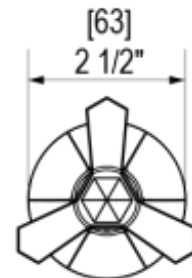

47HXLCHCH

Specifications

VOLUME CONTROL VALVE TRIM ONLY

4KR100-1/2" NPT
4KR300-3/4" NPT
both ports

4KR100-1/2" NPT
4KR300-3/4" NPT
both ports

INTEGRAL SUPPLY WITH 1/2" NPT X 1/2" NPSM X 3" NIPPLE

BODY SPRAY WITH 1/2" NPT X 1/2" NPSM X 3" NIPPLE X QTY 4 INCLUDED

8" SHOWER HEAD WITH CEILING MOUNT 8" SHOWER ARM & FLANGE

TEMPERATURE CONTROL VALVE WITH STOPS TRIM ONLY