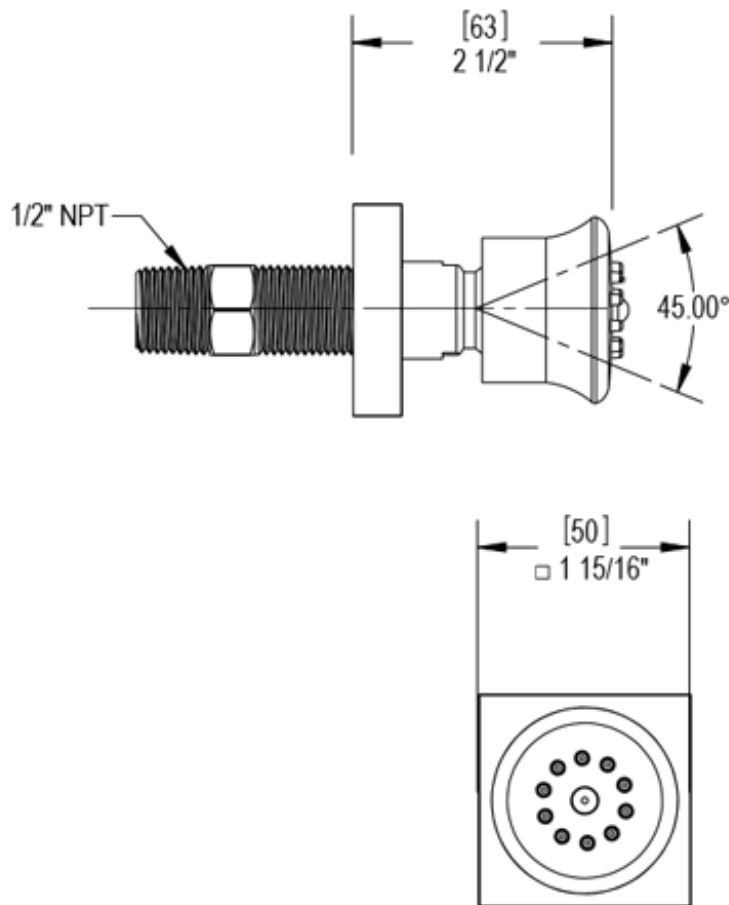

47HXLCHCH

Specifications

VOLUME CONTROL VALVE TRIM ONLY

4KR100-1/2" NPT
4KR300-3/4" NPT
both ports

4KR100-1/2" NPT
4KR300-3/4" NPT
both ports

INTEGRAL SUPPLY WITH 1/2" NPT X 1/2" NPSM X 3" NIPPLE

BODY SPRAY WITH 1/2" NPT X 1/2" NPSM X 3" NIPPLE X QTY 4 INCLUDED

8" SHOWER HEAD WITH CEILING MOUNT 8" SHOWER ARM & FLANGE

TEMPERATURE CONTROL VALVE WITH STOPS TRIM ONLY