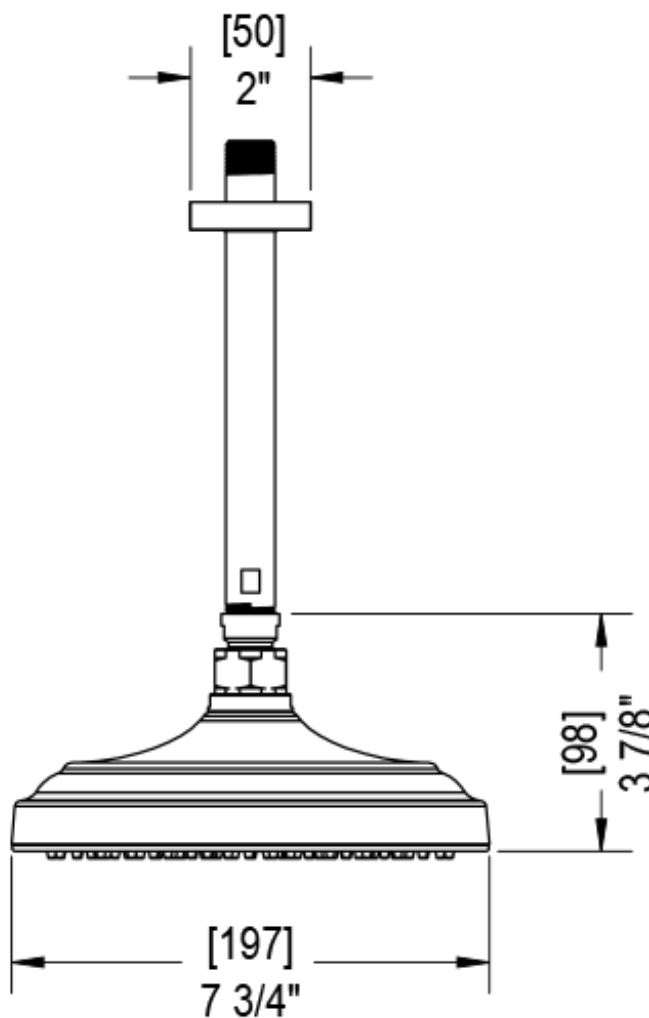

47HXLCHCH

Specifications

VOLUME CONTROL VALVE TRIM ONLY

4KR100-1/2" NPT
4KR300-3/4" NPT
both ports

4KR100-1/2" NPT
4KR300-3/4" NPT
both ports

INTEGRAL SUPPLY WITH 1/2" NPT X 1/2" NPSM X 3" NIPPLE

BODY SPRAY WITH 1/2" NPT X 1/2" NPSM X 3" NIPPLE X QTY 4 INCLUDED

8" SHOWER HEAD WITH CEILING MOUNT 8" SHOWER ARM & FLANGE

TEMPERATURE CONTROL VALVE WITH STOPS TRIM ONLY