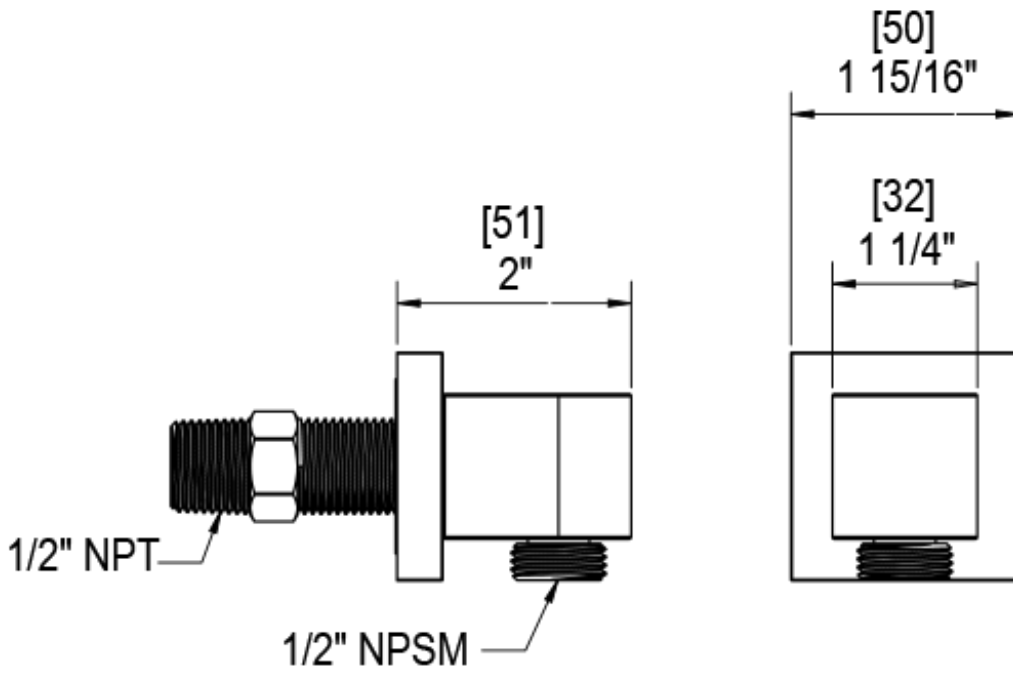

47HXLCHCH

Specifications

VOLUME CONTROL VALVE TRIM ONLY

4KR100-1/2" NPT
4KR300-3/4" NPT
both ports

4KR100-1/2" NPT
4KR300-3/4" NPT
both ports

INTEGRAL SUPPLY WITH 1/2" NPT X 1/2" NPSM X 3" NIPPLE

BODY SPRAY WITH 1/2" NPT X 1/2" NPSM X 3" NIPPLE X QTY 4 INCLUDED

8" SHOWER HEAD WITH CEILING MOUNT 8" SHOWER ARM & FLANGE

TEMPERATURE CONTROL VALVE WITH STOPS TRIM ONLY