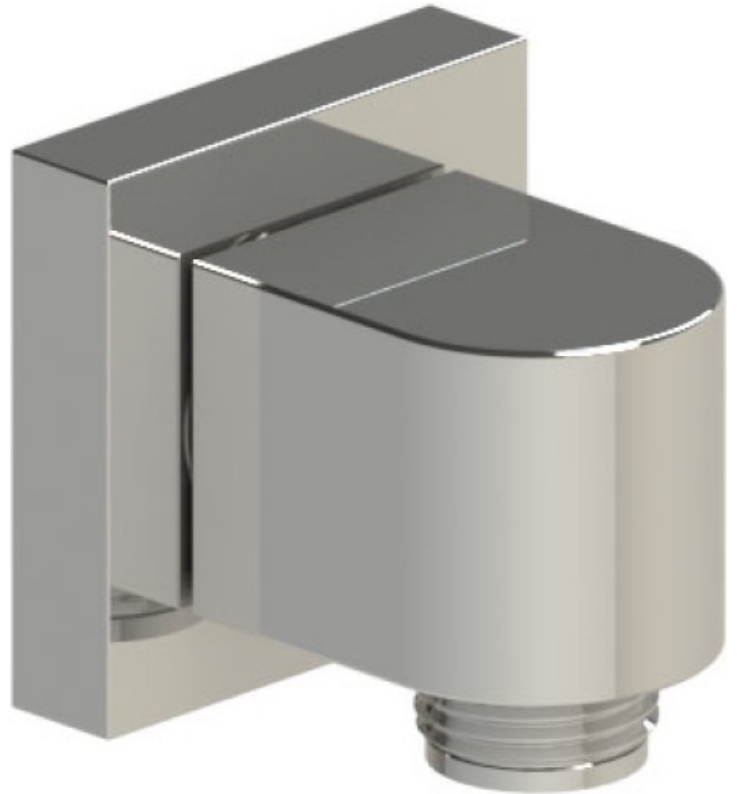

47HXLCHCH

Specifications

VOLUME CONTROL VALVE TRIM ONLY

4KR100-1/2" NPT
4KR300-3/4" NPT
both ports

4KR100-1/2" NPT
4KR300-3/4" NPT
both ports

INTEGRAL SUPPLY WITH 1/2" NPT X 1/2" NPSM X 3" NIPPLE

BODY SPRAY WITH 1/2" NPT X 1/2" NPSM X 3" NIPPLE X QTY 4 INCLUDED

8" SHOWER HEAD WITH CEILING MOUNT 8" SHOWER ARM & FLANGE

TEMPERATURE CONTROL VALVE WITH STOPS TRIM ONLY