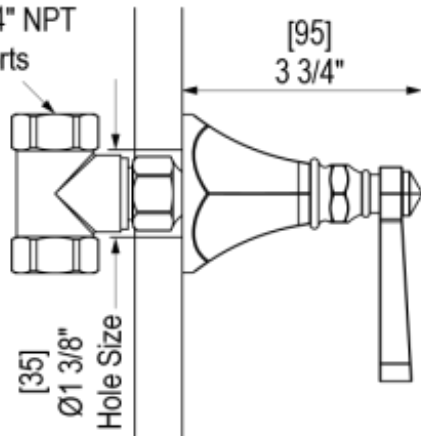

47HXLCHCH

Specifications

VOLUME CONTROL VALVE TRIM ONLY

4KR100-1/2" NPT
4KR300-3/4" NPT
both ports

4KR100-1/2" NPT
4KR300-3/4" NPT
both ports

INTEGRAL SUPPLY WITH 1/2" NPT X 1/2" NPSM X 3" NIPPLE

BODY SPRAY WITH 1/2" NPT X 1/2" NPSM X 3" NIPPLE X QTY 4 INCLUDED

8" SHOWER HEAD WITH CEILING MOUNT 8" SHOWER ARM & FLANGE

TEMPERATURE CONTROL VALVE WITH STOPS TRIM ONLY