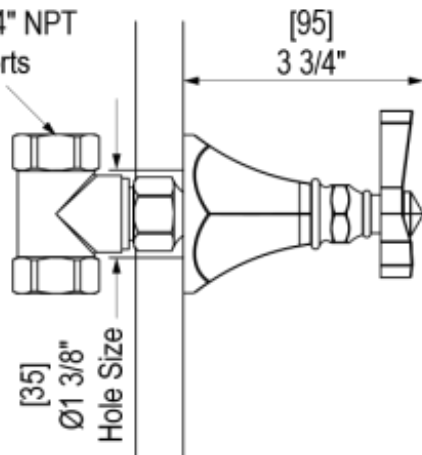

46HXCCHCH

Specifications

VOLUME CONTROL VALVE TRIM ONLY

4KR100-1/2" NPT
4KR300-3/4" NPT
both ports

4KR100-1/2" NPT
4KR300-3/4" NPT
both ports

INTEGRAL SUPPLY WITH 1/2" NPT X 1/2" NPSM X 3" NIPPLE

BODY SPRAY WITH 1/2" NPT X 1/2" NPSM X 3" NIPPLE X QTY 4 INCLUDED

8" SHOWER HEAD WITH WALL MOUNT 12" SHOWER ARM & FLANGE

TEMPERATURE CONTROL VALVE WITH STOPS TRIM ONLY