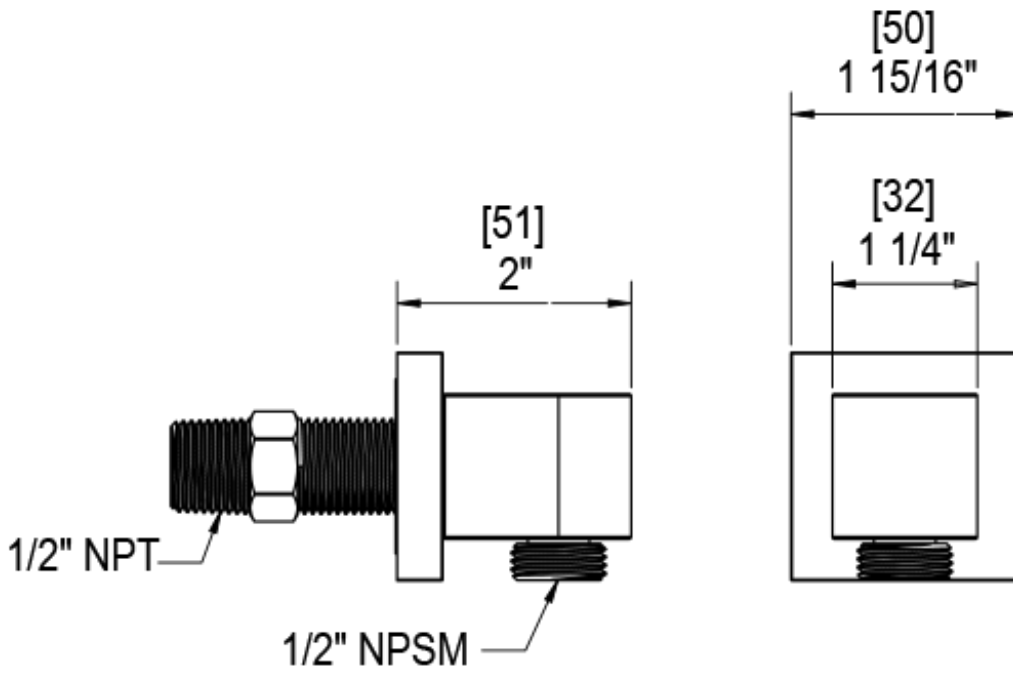

46HXCCHCH

Specifications

VOLUME CONTROL VALVE TRIM ONLY

4KR100-1/2" NPT
4KR300-3/4" NPT
both ports

4KR100-1/2" NPT
4KR300-3/4" NPT
both ports

INTEGRAL SUPPLY WITH 1/2" NPT X 1/2" NPSM X 3" NIPPLE

BODY SPRAY WITH 1/2" NPT X 1/2" NPSM X 3" NIPPLE X QTY 4 INCLUDED

8" SHOWER HEAD WITH WALL MOUNT 12" SHOWER ARM & FLANGE

TEMPERATURE CONTROL VALVE WITH STOPS TRIM ONLY