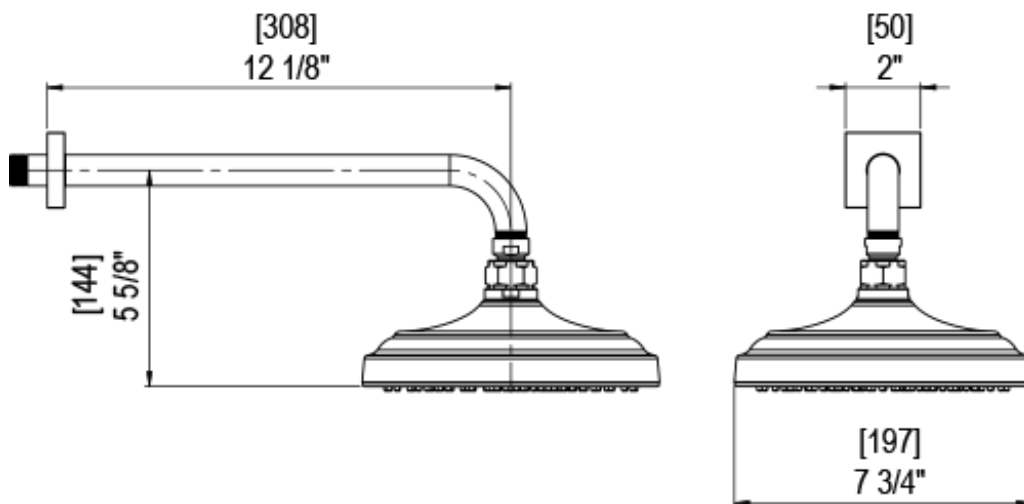

46HXCCHCH

Specifications

VOLUME CONTROL VALVE TRIM ONLY

4KR100-1/2" NPT
4KR300-3/4" NPT
both ports

4KR100-1/2" NPT
4KR300-3/4" NPT
both ports

INTEGRAL SUPPLY WITH 1/2" NPT X 1/2" NPSM X 3" NIPPLE

BODY SPRAY WITH 1/2" NPT X 1/2" NPSM X 3" NIPPLE X QTY 4 INCLUDED

8" SHOWER HEAD WITH WALL MOUNT 12" SHOWER ARM & FLANGE

TEMPERATURE CONTROL VALVE WITH STOPS TRIM ONLY