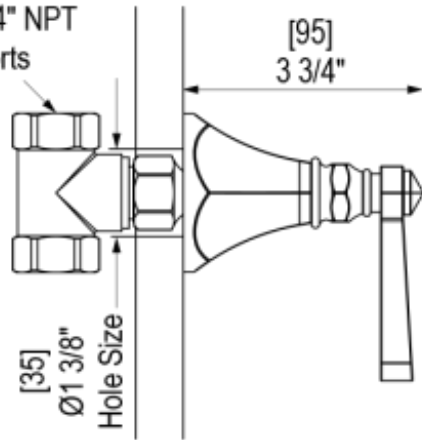

46HXCCHCH

Specifications

VOLUME CONTROL VALVE TRIM ONLY

4KR100-1/2" NPT
4KR300-3/4" NPT
both ports

4KR100-1/2" NPT
4KR300-3/4" NPT
both ports

INTEGRAL SUPPLY WITH 1/2" NPT X 1/2" NPSM X 3" NIPPLE

BODY SPRAY WITH 1/2" NPT X 1/2" NPSM X 3" NIPPLE X QTY 4 INCLUDED

8" SHOWER HEAD WITH WALL MOUNT 12" SHOWER ARM & FLANGE

TEMPERATURE CONTROL VALVE WITH STOPS TRIM ONLY