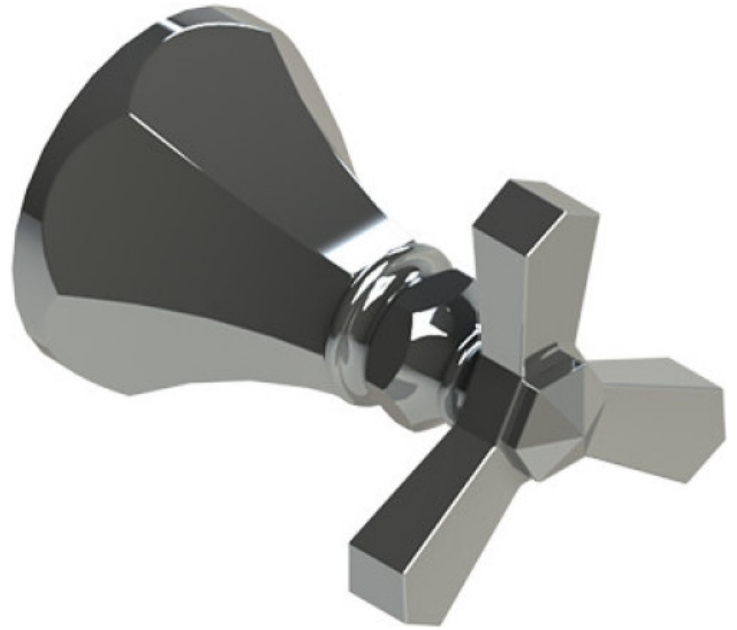

46HXCCHCH

Specifications

VOLUME CONTROL VALVE TRIM ONLY

4KR100-1/2" NPT
4KR300-3/4" NPT
both ports

4KR100-1/2" NPT
4KR300-3/4" NPT
both ports

INTEGRAL SUPPLY WITH 1/2" NPT X 1/2" NPSM X 3" NIPPLE

BODY SPRAY WITH 1/2" NPT X 1/2" NPSM X 3" NIPPLE X QTY 4 INCLUDED

8" SHOWER HEAD WITH WALL MOUNT 12" SHOWER ARM & FLANGE

TEMPERATURE CONTROL VALVE WITH STOPS TRIM ONLY