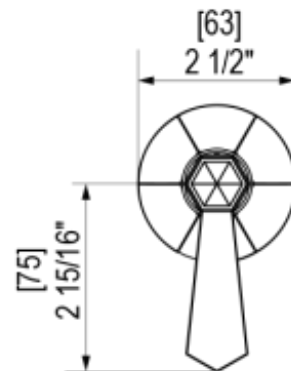

46HXCCHCH

Specifications

VOLUME CONTROL VALVE TRIM ONLY

4KR100-1/2" NPT
4KR300-3/4" NPT
both ports

4KR100-1/2" NPT
4KR300-3/4" NPT
both ports

INTEGRAL SUPPLY WITH 1/2" NPT X 1/2" NPSM X 3" NIPPLE

BODY SPRAY WITH 1/2" NPT X 1/2" NPSM X 3" NIPPLE X QTY 4 INCLUDED

8" SHOWER HEAD WITH WALL MOUNT 12" SHOWER ARM & FLANGE

TEMPERATURE CONTROL VALVE WITH STOPS TRIM ONLY