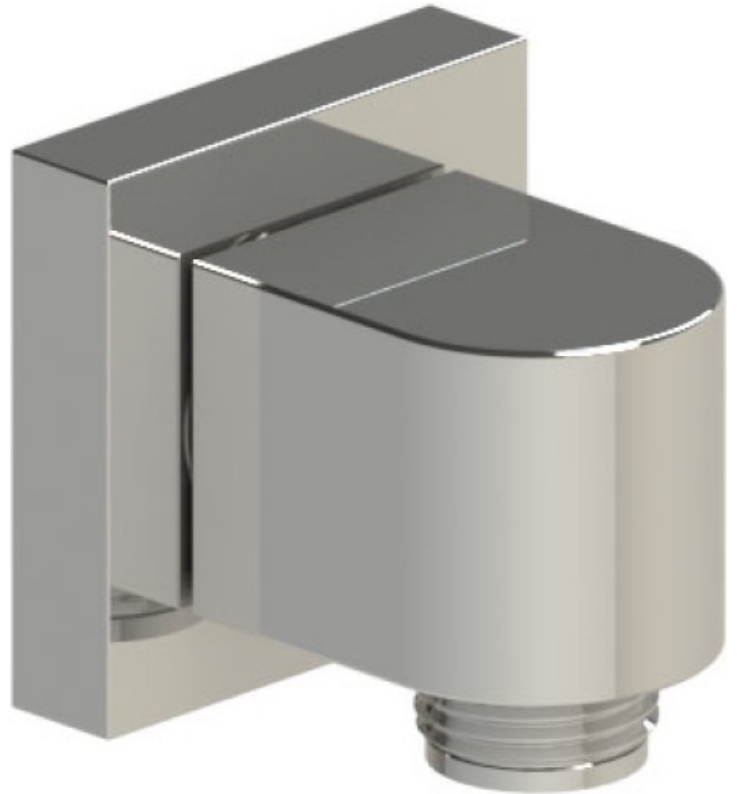

46HXCCHCH

Specifications

VOLUME CONTROL VALVE TRIM ONLY

4KR100-1/2" NPT
4KR300-3/4" NPT
both ports

4KR100-1/2" NPT
4KR300-3/4" NPT
both ports

INTEGRAL SUPPLY WITH 1/2" NPT X 1/2" NPSM X 3" NIPPLE

BODY SPRAY WITH 1/2" NPT X 1/2" NPSM X 3" NIPPLE X QTY 4 INCLUDED

8" SHOWER HEAD WITH WALL MOUNT 12" SHOWER ARM & FLANGE

TEMPERATURE CONTROL VALVE WITH STOPS TRIM ONLY