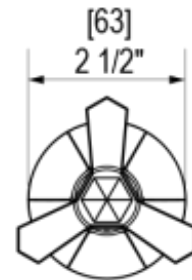

46HXCCHCH

Specifications

VOLUME CONTROL VALVE TRIM ONLY

4KR100-1/2" NPT
4KR300-3/4" NPT
both ports

4KR100-1/2" NPT
4KR300-3/4" NPT
both ports

INTEGRAL SUPPLY WITH 1/2" NPT X 1/2" NPSM X 3" NIPPLE

BODY SPRAY WITH 1/2" NPT X 1/2" NPSM X 3" NIPPLE X QTY 4 INCLUDED

8" SHOWER HEAD WITH WALL MOUNT 12" SHOWER ARM & FLANGE

TEMPERATURE CONTROL VALVE WITH STOPS TRIM ONLY