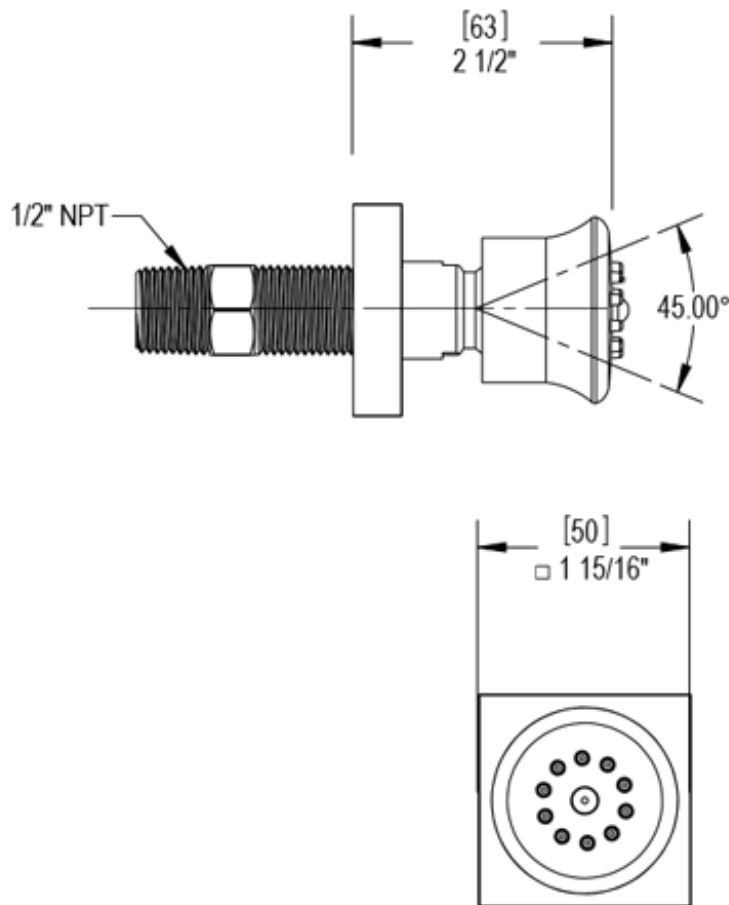

46HXCCHCH

Specifications

VOLUME CONTROL VALVE TRIM ONLY

4KR100-1/2" NPT
4KR300-3/4" NPT
both ports

4KR100-1/2" NPT
4KR300-3/4" NPT
both ports

INTEGRAL SUPPLY WITH 1/2" NPT X 1/2" NPSM X 3" NIPPLE

BODY SPRAY WITH 1/2" NPT X 1/2" NPSM X 3" NIPPLE X QTY 4 INCLUDED

8" SHOWER HEAD WITH WALL MOUNT 12" SHOWER ARM & FLANGE

TEMPERATURE CONTROL VALVE WITH STOPS TRIM ONLY