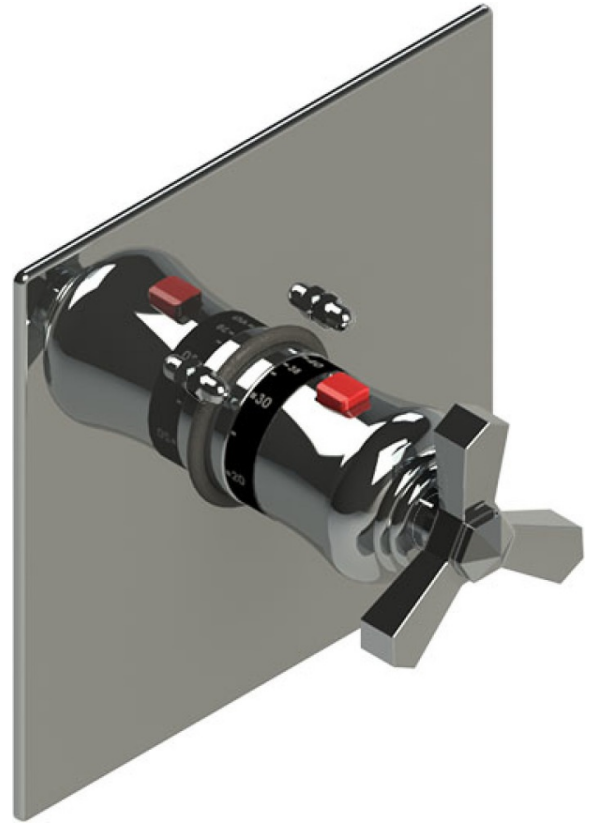

46HXCCHCH

Specifications

VOLUME CONTROL VALVE TRIM ONLY

4KR100-1/2" NPT
4KR300-3/4" NPT
both ports

4KR100-1/2" NPT
4KR300-3/4" NPT
both ports

INTEGRAL SUPPLY WITH 1/2" NPT X 1/2" NPSM X 3" NIPPLE

BODY SPRAY WITH 1/2" NPT X 1/2" NPSM X 3" NIPPLE X QTY 4 INCLUDED

8" SHOWER HEAD WITH WALL MOUNT 12" SHOWER ARM & FLANGE

TEMPERATURE CONTROL VALVE WITH STOPS TRIM ONLY