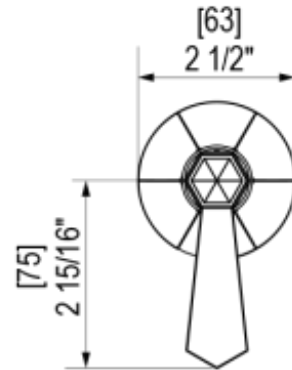

46HXLCHCH

Specifications

VOLUME CONTROL VALVE TRIM ONLY

4KR100-1/2" NPT
4KR300-3/4" NPT
both ports

4KR100-1/2" NPT
4KR300-3/4" NPT
both ports

INTEGRAL SUPPLY WITH 1/2" NPT X 1/2" NPSM X 3" NIPPLE

BODY SPRAY WITH 1/2" NPT X 1/2" NPSM X 3" NIPPLE X QTY 4 INCLUDED

8" SHOWER HEAD WITH WALL MOUNT 12" SHOWER ARM & FLANGE

TEMPERATURE CONTROL VALVE WITH STOPS TRIM ONLY