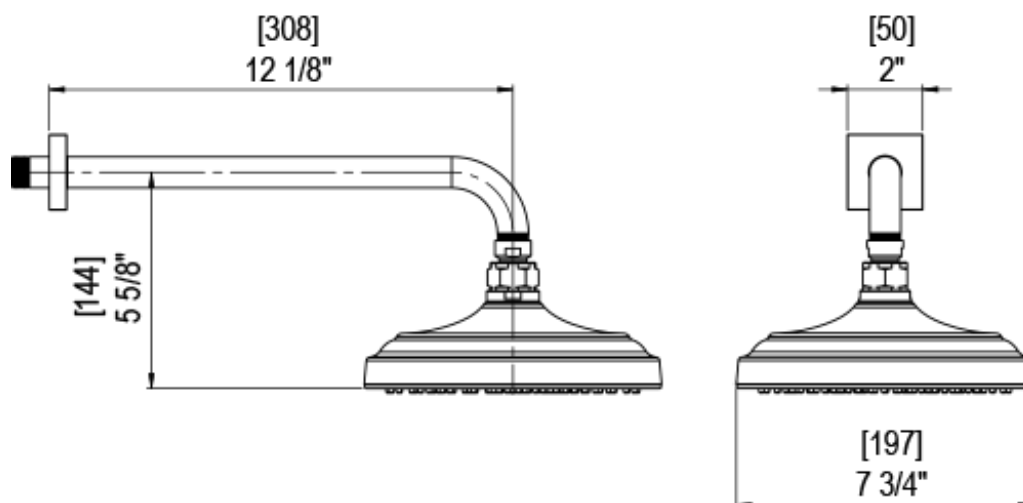

46HXLCHCH

Specifications

VOLUME CONTROL VALVE TRIM ONLY

4KR100-1/2" NPT
4KR300-3/4" NPT
both ports

4KR100-1/2" NPT
4KR300-3/4" NPT
both ports

INTEGRAL SUPPLY WITH 1/2" NPT X 1/2" NPSM X 3" NIPPLE

BODY SPRAY WITH 1/2" NPT X 1/2" NPSM X 3" NIPPLE X QTY 4 INCLUDED

8" SHOWER HEAD WITH WALL MOUNT 12" SHOWER ARM & FLANGE

TEMPERATURE CONTROL VALVE WITH STOPS TRIM ONLY