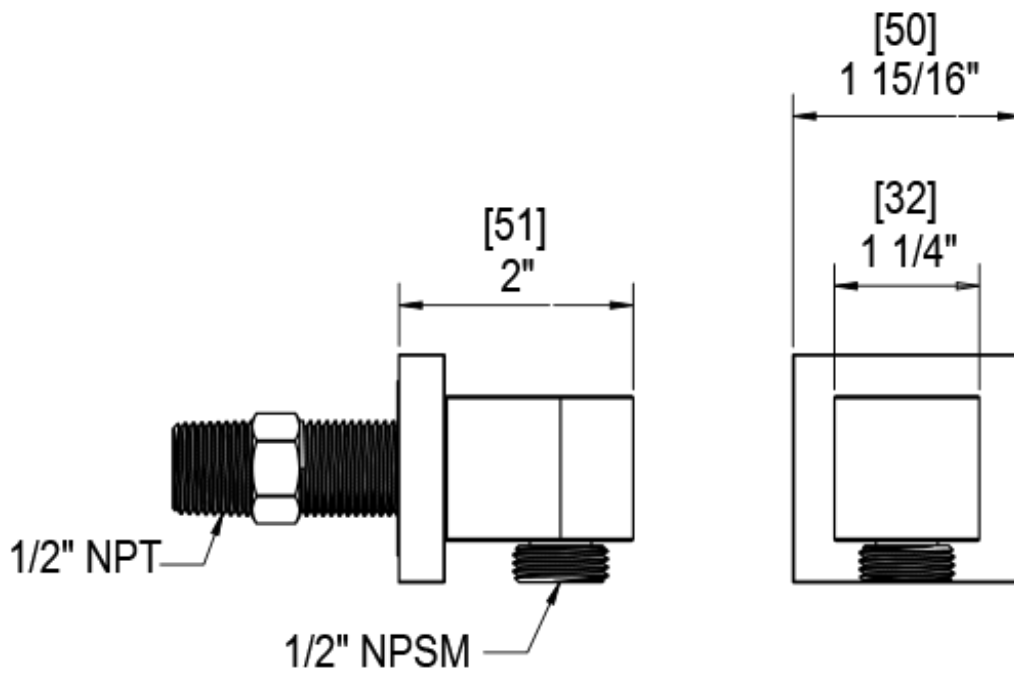

46HXLCHCH

Specifications

VOLUME CONTROL VALVE TRIM ONLY

4KR100-1/2" NPT
4KR300-3/4" NPT
both ports

4KR100-1/2" NPT
4KR300-3/4" NPT
both ports

INTEGRAL SUPPLY WITH 1/2" NPT X 1/2" NPSM X 3" NIPPLE

BODY SPRAY WITH 1/2" NPT X 1/2" NPSM X 3" NIPPLE X QTY 4 INCLUDED

8" SHOWER HEAD WITH WALL MOUNT 12" SHOWER ARM & FLANGE

TEMPERATURE CONTROL VALVE WITH STOPS TRIM ONLY