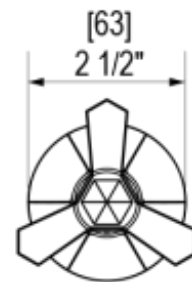

46HXLCHCH

Specifications

VOLUME CONTROL VALVE TRIM ONLY

4KR100-1/2" NPT
4KR300-3/4" NPT
both ports

4KR100-1/2" NPT
4KR300-3/4" NPT
both ports

INTEGRAL SUPPLY WITH 1/2" NPT X 1/2" NPSM X 3" NIPPLE

BODY SPRAY WITH 1/2" NPT X 1/2" NPSM X 3" NIPPLE X QTY 4 INCLUDED

8" SHOWER HEAD WITH WALL MOUNT 12" SHOWER ARM & FLANGE

TEMPERATURE CONTROL VALVE WITH STOPS TRIM ONLY