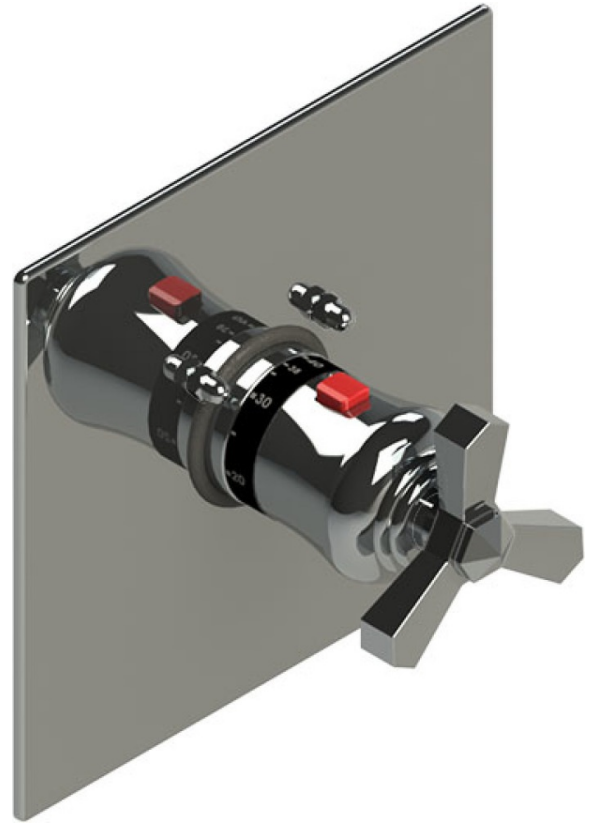

46HXLCHCH

Specifications

VOLUME CONTROL VALVE TRIM ONLY

4KR100-1/2" NPT
4KR300-3/4" NPT
both ports

4KR100-1/2" NPT
4KR300-3/4" NPT
both ports

INTEGRAL SUPPLY WITH 1/2" NPT X 1/2" NPSM X 3" NIPPLE

BODY SPRAY WITH 1/2" NPT X 1/2" NPSM X 3" NIPPLE X QTY 4 INCLUDED

8" SHOWER HEAD WITH WALL MOUNT 12" SHOWER ARM & FLANGE

TEMPERATURE CONTROL VALVE WITH STOPS TRIM ONLY