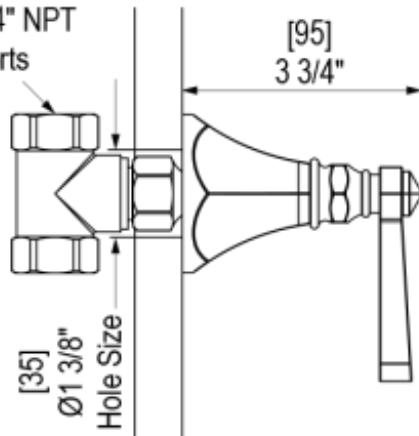

46HXLCHCH

Specifications

VOLUME CONTROL VALVE TRIM ONLY

4KR100-1/2" NPT
4KR300-3/4" NPT
both ports

4KR100-1/2" NPT
4KR300-3/4" NPT
both ports

INTEGRAL SUPPLY WITH 1/2" NPT X 1/2" NPSM X 3" NIPPLE

BODY SPRAY WITH 1/2" NPT X 1/2" NPSM X 3" NIPPLE X QTY 4 INCLUDED

8" SHOWER HEAD WITH WALL MOUNT 12" SHOWER ARM & FLANGE

TEMPERATURE CONTROL VALVE WITH STOPS TRIM ONLY