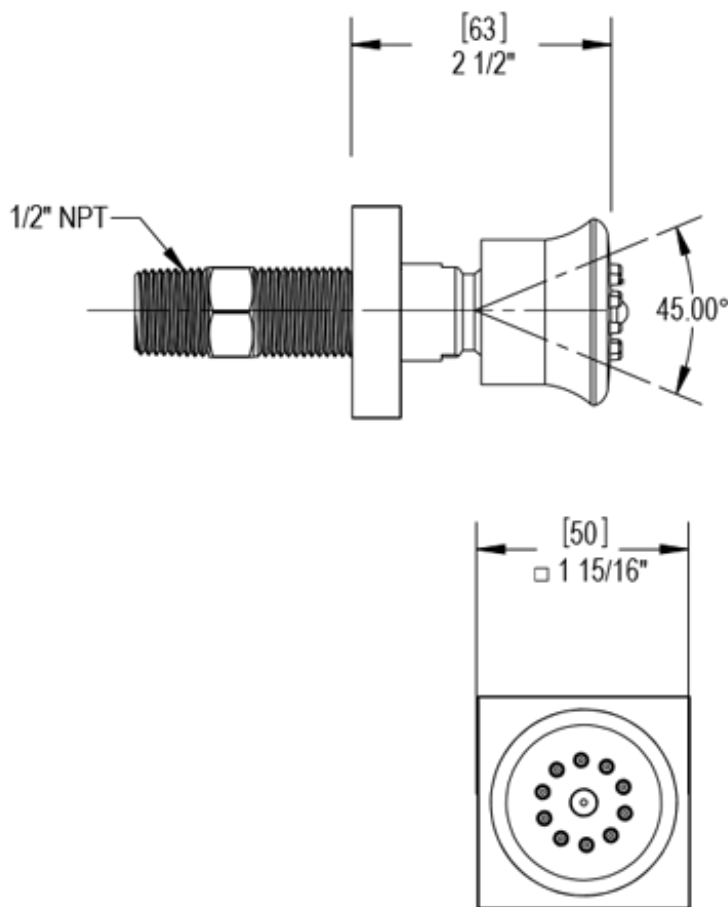

46HXLCHCH

Specifications

VOLUME CONTROL VALVE TRIM ONLY

4KR100-1/2" NPT
4KR300-3/4" NPT
both ports

4KR100-1/2" NPT
4KR300-3/4" NPT
both ports

INTEGRAL SUPPLY WITH 1/2" NPT X 1/2" NPSM X 3" NIPPLE

BODY SPRAY WITH 1/2" NPT X 1/2" NPSM X 3" NIPPLE X QTY 4 INCLUDED

8" SHOWER HEAD WITH WALL MOUNT 12" SHOWER ARM & FLANGE

TEMPERATURE CONTROL VALVE WITH STOPS TRIM ONLY