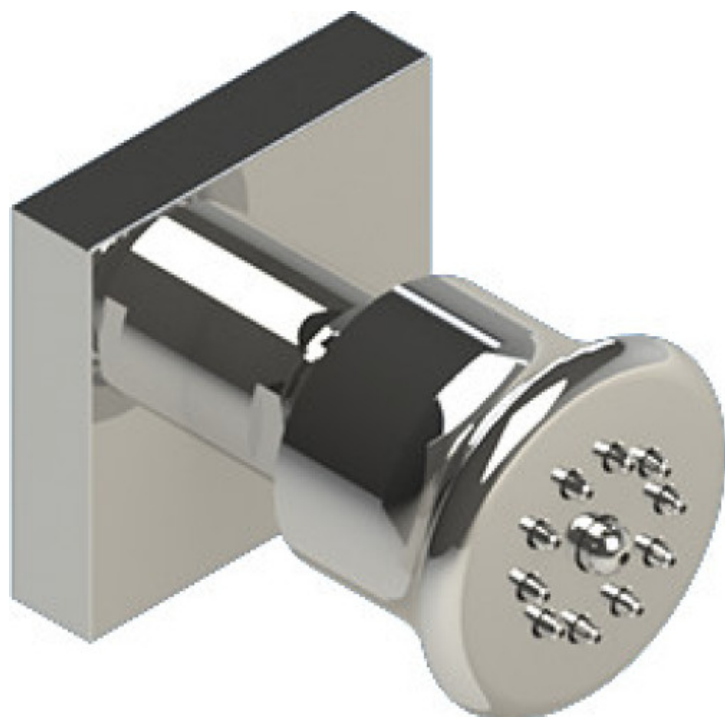

46HXLCHCH

Specifications

VOLUME CONTROL VALVE TRIM ONLY

4KR100-1/2" NPT
4KR300-3/4" NPT
both ports

4KR100-1/2" NPT
4KR300-3/4" NPT
both ports

INTEGRAL SUPPLY WITH 1/2" NPT X 1/2" NPSM X 3" NIPPLE

BODY SPRAY WITH 1/2" NPT X 1/2" NPSM X 3" NIPPLE X QTY 4 INCLUDED

8" SHOWER HEAD WITH WALL MOUNT 12" SHOWER ARM & FLANGE

TEMPERATURE CONTROL VALVE WITH STOPS TRIM ONLY