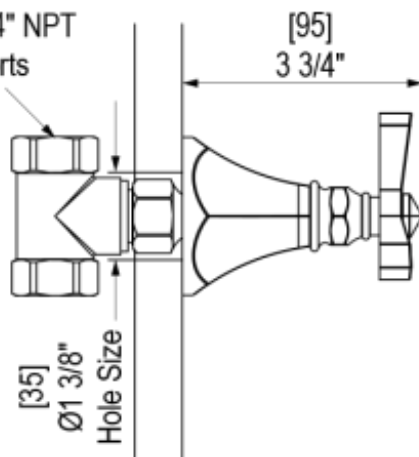

46HXLCHCH

Specifications

VOLUME CONTROL VALVE TRIM ONLY

4KR100-1/2" NPT
4KR300-3/4" NPT
both ports

4KR100-1/2" NPT
4KR300-3/4" NPT
both ports

INTEGRAL SUPPLY WITH 1/2" NPT X 1/2" NPSM X 3" NIPPLE

BODY SPRAY WITH 1/2" NPT X 1/2" NPSM X 3" NIPPLE X QTY 4 INCLUDED

8" SHOWER HEAD WITH WALL MOUNT 12" SHOWER ARM & FLANGE

TEMPERATURE CONTROL VALVE WITH STOPS TRIM ONLY