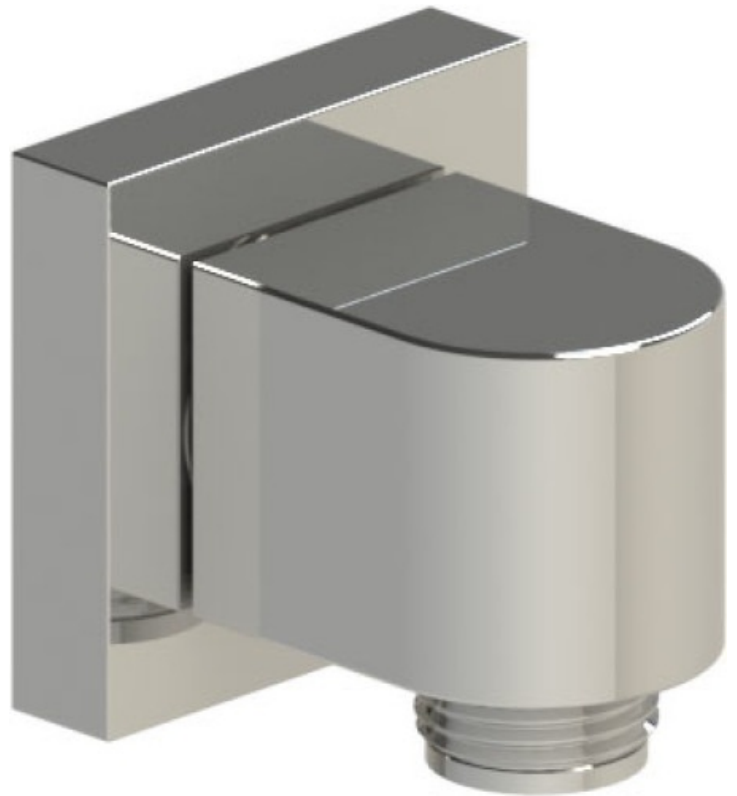

46HXLCHCH

Specifications

VOLUME CONTROL VALVE TRIM ONLY

4KR100-1/2" NPT
4KR300-3/4" NPT
both ports

4KR100-1/2" NPT
4KR300-3/4" NPT
both ports

INTEGRAL SUPPLY WITH 1/2" NPT X 1/2" NPSM X 3" NIPPLE

BODY SPRAY WITH 1/2" NPT X 1/2" NPSM X 3" NIPPLE X QTY 4 INCLUDED

8" SHOWER HEAD WITH WALL MOUNT 12" SHOWER ARM & FLANGE

TEMPERATURE CONTROL VALVE WITH STOPS TRIM ONLY