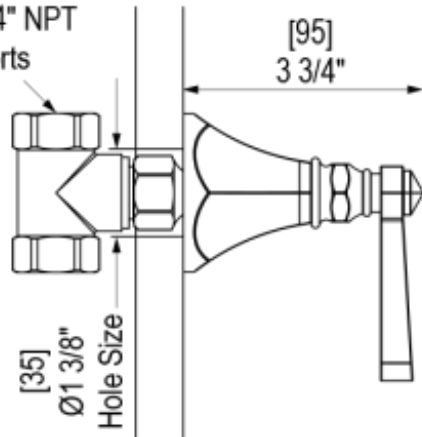

41HXCCHACM Specifications

TEMPERATURE CONTROL VALVE WITH STOPS & VOLUME CONTROL TRIM ONLY

VOLUME CONTROL VALVE TRIM ONLY

4KR100-1/2" NPT
4KR300-3/4" NPT
both ports

4KR100-1/2" NPT
4KR300-3/4" NPT
both ports

INTEGRAL SUPPLY WITH 1/2" NPT X 1/2" NPSM X 3" NIPPLE

8" SHOWER HEAD WITH WALL MOUNT 12" SHOWER ARM & FLANGE