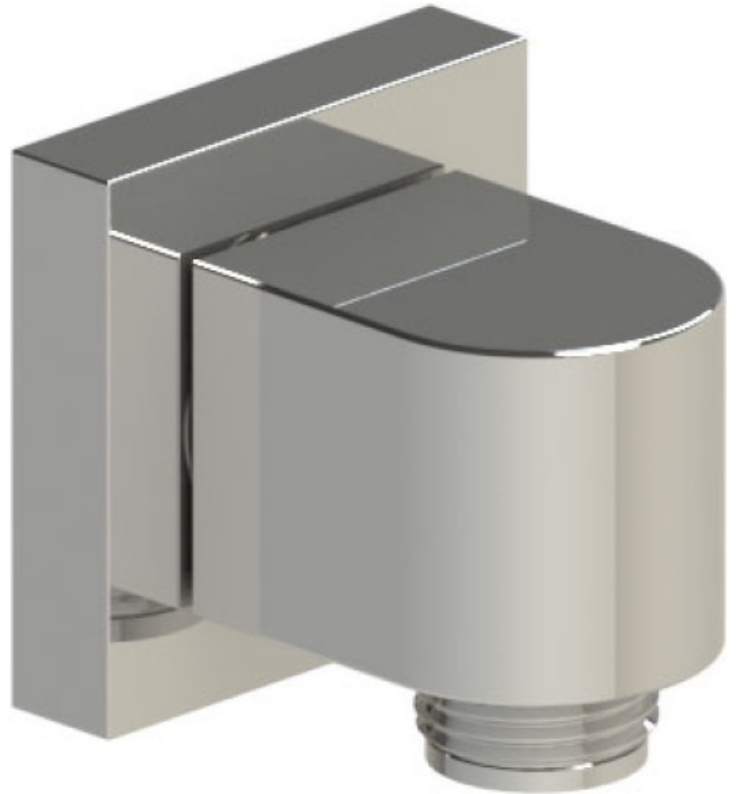

41HXCCHACM Specifications

TEMPERATURE CONTROL VALVE WITH STOPS & VOLUME CONTROL TRIM ONLY

VOLUME CONTROL VALVE TRIM ONLY

4KR100-1/2" NPT
4KR300-3/4" NPT
both ports

4KR100-1/2" NPT
4KR300-3/4" NPT
both ports

INTEGRAL SUPPLY WITH 1/2" NPT X 1/2" NPSM X 3" NIPPLE

8" SHOWER HEAD WITH WALL MOUNT 12" SHOWER ARM & FLANGE