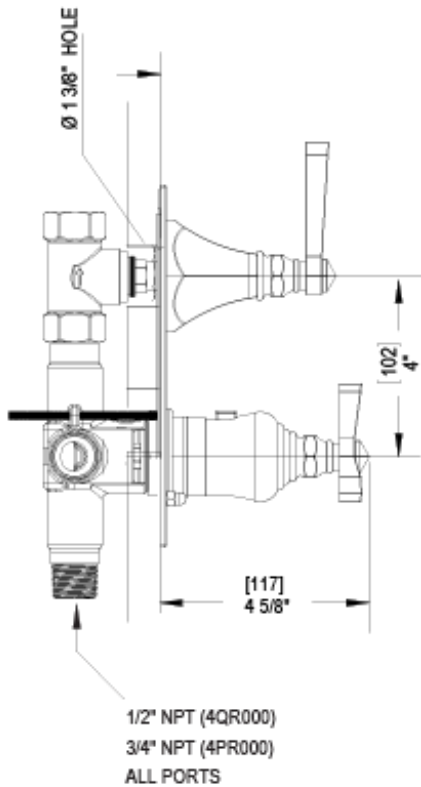

41HXCCHACM Specifications

TEMPERATURE CONTROL VALVE WITH STOPS & VOLUME CONTROL TRIM ONLY

VOLUME CONTROL VALVE TRIM ONLY

4KR100-1/2" NPT
4KR300-3/4" NPT
both ports

4KR100-1/2" NPT
4KR300-3/4" NPT
both ports

INTEGRAL SUPPLY WITH 1/2" NPT X 1/2" NPSM X 3" NIPPLE

8" SHOWER HEAD WITH WALL MOUNT 12" SHOWER ARM & FLANGE