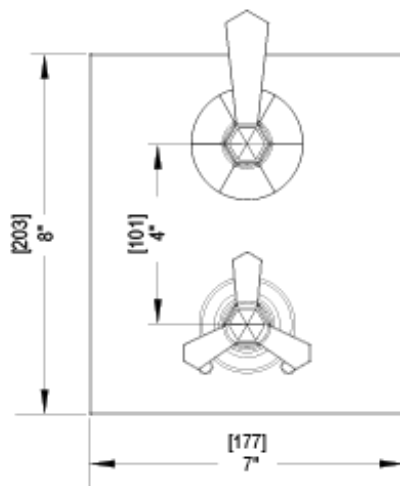

41HXCCHACM Specifications

TEMPERATURE CONTROL VALVE WITH STOPS & VOLUME CONTROL TRIM ONLY

VOLUME CONTROL VALVE TRIM ONLY

4KR100-1/2" NPT
4KR300-3/4" NPT
both ports

4KR100-1/2" NPT
4KR300-3/4" NPT
both ports

INTEGRAL SUPPLY WITH 1/2" NPT X 1/2" NPSM X 3" NIPPLE

8" SHOWER HEAD WITH WALL MOUNT 12" SHOWER ARM & FLANGE