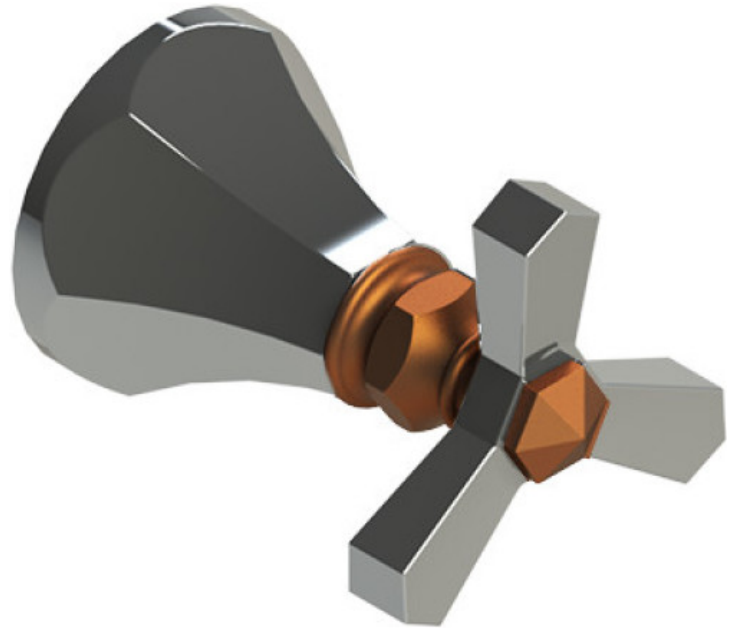

41HXCCHACM Specifications

TEMPERATURE CONTROL VALVE WITH STOPS & VOLUME CONTROL TRIM ONLY

VOLUME CONTROL VALVE TRIM ONLY

4KR100-1/2" NPT
4KR300-3/4" NPT
both ports

4KR100-1/2" NPT
4KR300-3/4" NPT
both ports

INTEGRAL SUPPLY WITH 1/2" NPT X 1/2" NPSM X 3" NIPPLE

8" SHOWER HEAD WITH WALL MOUNT 12" SHOWER ARM & FLANGE