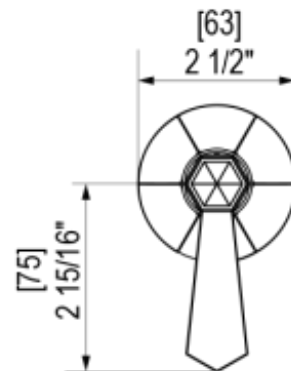

41HXCCHACM Specifications

TEMPERATURE CONTROL VALVE WITH STOPS & VOLUME CONTROL TRIM ONLY

VOLUME CONTROL VALVE TRIM ONLY

4KR100-1/2" NPT
4KR300-3/4" NPT
both ports

4KR100-1/2" NPT
4KR300-3/4" NPT
both ports

INTEGRAL SUPPLY WITH 1/2" NPT X 1/2" NPSM X 3" NIPPLE

8" SHOWER HEAD WITH WALL MOUNT 12" SHOWER ARM & FLANGE