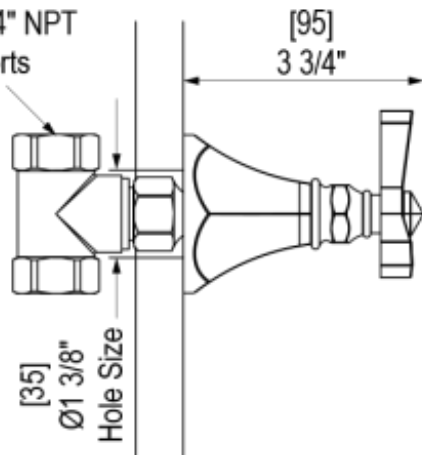

41HXCCHACM Specifications

TEMPERATURE CONTROL VALVE WITH STOPS & VOLUME CONTROL TRIM ONLY

VOLUME CONTROL VALVE TRIM ONLY

4KR100-1/2" NPT
4KR300-3/4" NPT
both ports

4KR100-1/2" NPT
4KR300-3/4" NPT
both ports

INTEGRAL SUPPLY WITH 1/2" NPT X 1/2" NPSM X 3" NIPPLE

8" SHOWER HEAD WITH WALL MOUNT 12" SHOWER ARM & FLANGE