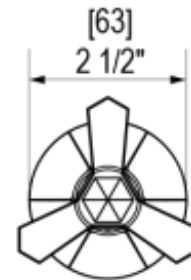

41HXCCHACM Specifications

TEMPERATURE CONTROL VALVE WITH STOPS & VOLUME CONTROL TRIM ONLY

VOLUME CONTROL VALVE TRIM ONLY

4KR100-1/2" NPT
4KR300-3/4" NPT
both ports

4KR100-1/2" NPT
4KR300-3/4" NPT
both ports

INTEGRAL SUPPLY WITH 1/2" NPT X 1/2" NPSM X 3" NIPPLE

8" SHOWER HEAD WITH WALL MOUNT 12" SHOWER ARM & FLANGE