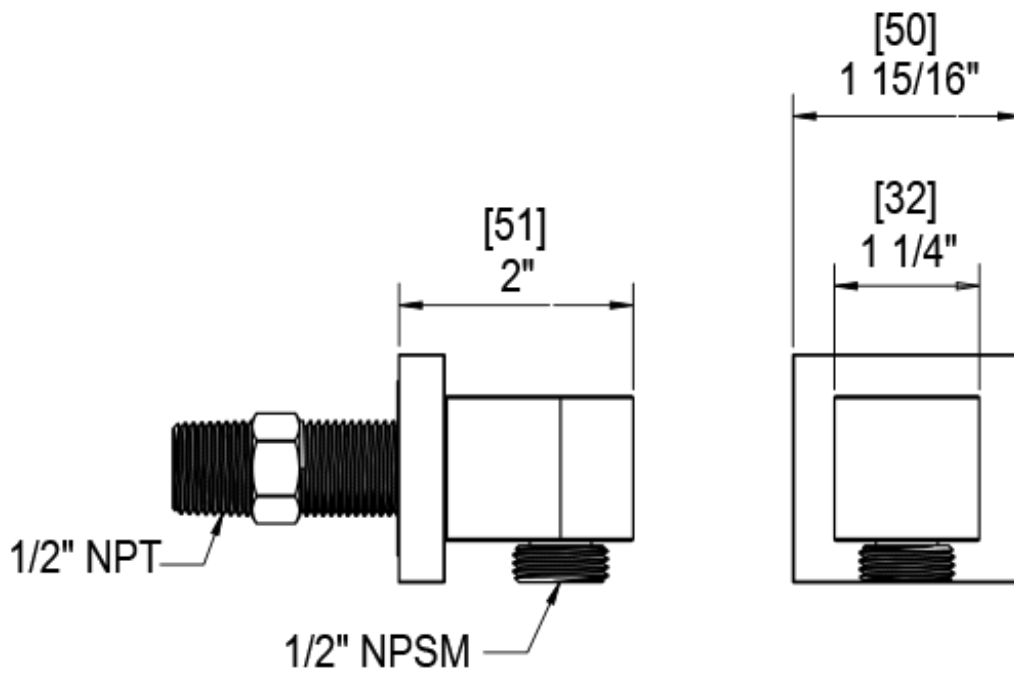

41HXCCHACM Specifications

TEMPERATURE CONTROL VALVE WITH STOPS & VOLUME CONTROL TRIM ONLY

VOLUME CONTROL VALVE TRIM ONLY

4KR100-1/2" NPT
4KR300-3/4" NPT
both ports

4KR100-1/2" NPT
4KR300-3/4" NPT
both ports

INTEGRAL SUPPLY WITH 1/2" NPT X 1/2" NPSM X 3" NIPPLE

8" SHOWER HEAD WITH WALL MOUNT 12" SHOWER ARM & FLANGE