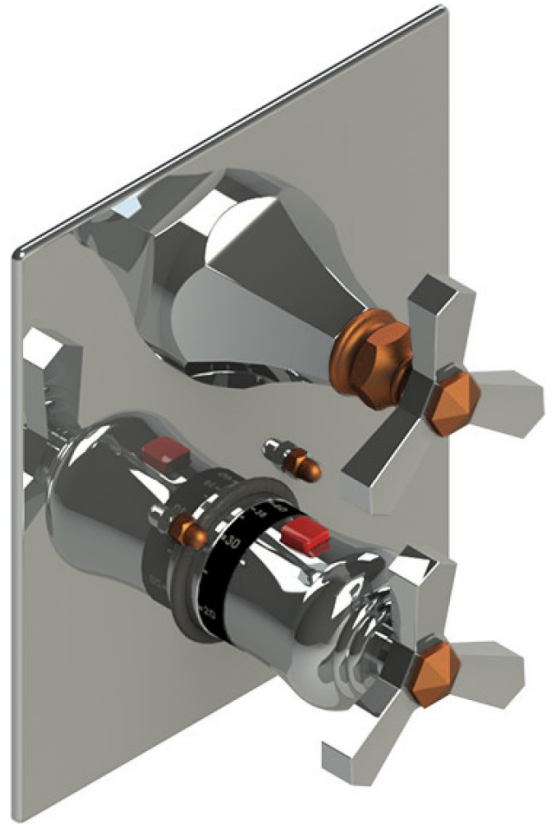

41HXCCHACM Specifications

TEMPERATURE CONTROL VALVE WITH STOPS & VOLUME CONTROL TRIM ONLY

VOLUME CONTROL VALVE TRIM ONLY

4KR100-1/2" NPT
4KR300-3/4" NPT
both ports

4KR100-1/2" NPT
4KR300-3/4" NPT
both ports

INTEGRAL SUPPLY WITH 1/2" NPT X 1/2" NPSM X 3" NIPPLE

8" SHOWER HEAD WITH WALL MOUNT 12" SHOWER ARM & FLANGE