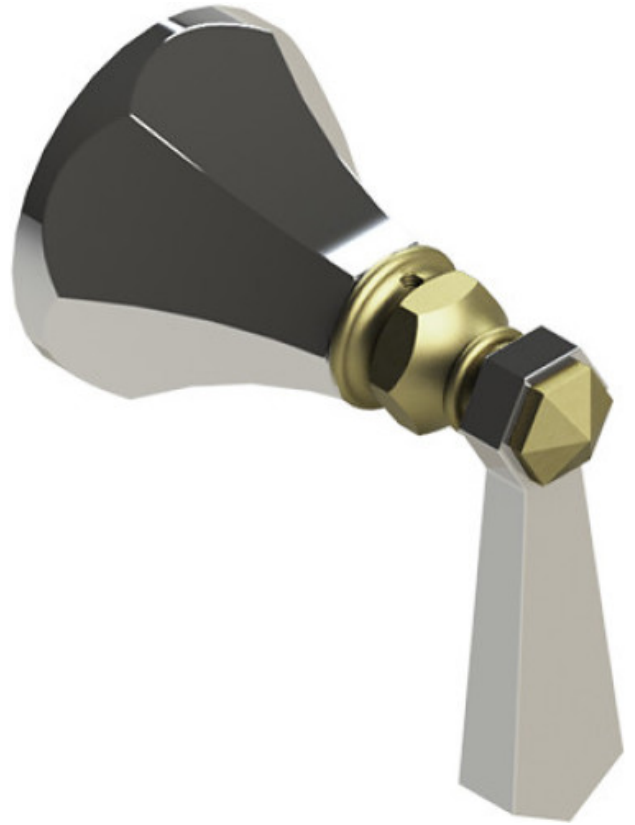

# 41HXLCHABM Specifications

TEMPERATURE CONTROL VALVE WITH STOPS & VOLUME CONTROL TRIM ONLY

1/2" NPT (4QR000)  
3/4" NPT (4PR000)  
ALL PORTS

VOLUME CONTROL VALVE TRIM ONLY

4KR100-1/2" NPT  
4KR300-3/4" NPT  
both ports

4KR100-1/2" NPT  
4KR300-3/4" NPT  
both ports

INTEGRAL SUPPLY WITH 1/2" NPT X 1/2" NPSM X 3" NIPPLE

8" SHOWER HEAD WITH WALL MOUNT 12" SHOWER ARM & FLANGE