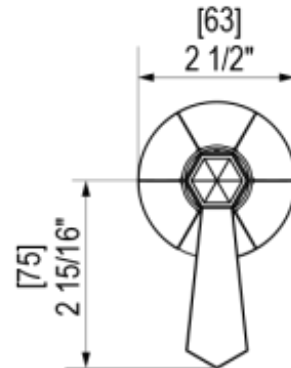

# 41HXLCHABM Specifications

TEMPERATURE CONTROL VALVE WITH STOPS & VOLUME CONTROL TRIM ONLY

1/2" NPT (4QR000)  
3/4" NPT (4PR000)  
ALL PORTS

VOLUME CONTROL VALVE TRIM ONLY

4KR100-1/2" NPT  
4KR300-3/4" NPT  
both ports

4KR100-1/2" NPT  
4KR300-3/4" NPT  
both ports

INTEGRAL SUPPLY WITH 1/2" NPT X 1/2" NPSM X 3" NIPPLE

8" SHOWER HEAD WITH WALL MOUNT 12" SHOWER ARM & FLANGE