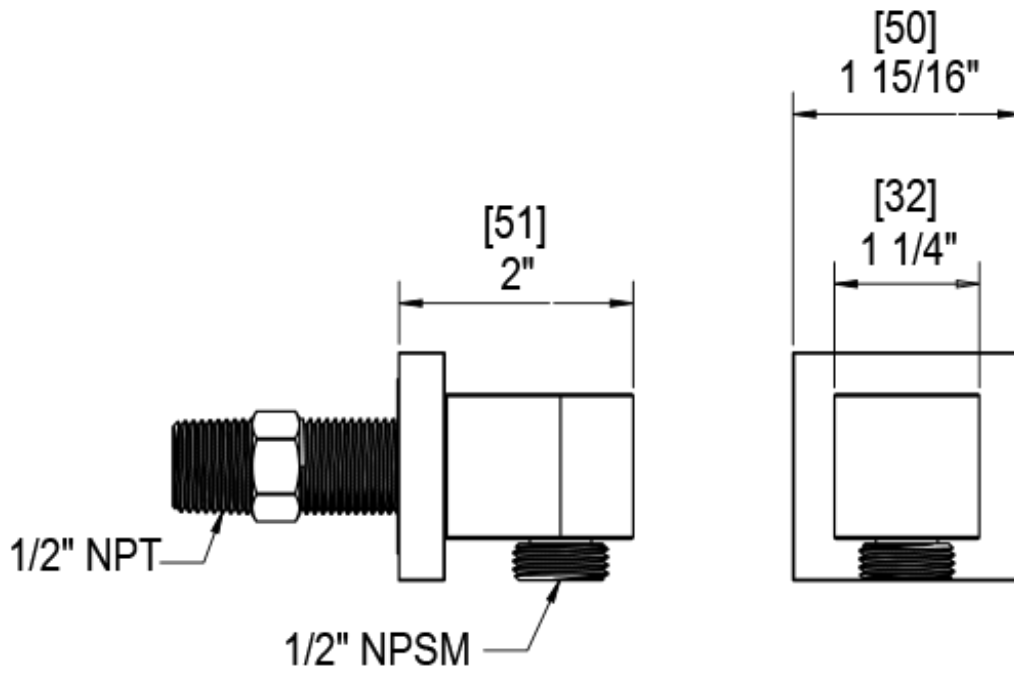

# 41HXLCHABM Specifications

TEMPERATURE CONTROL VALVE WITH STOPS & VOLUME CONTROL TRIM ONLY

1/2" NPT (4QR000)  
3/4" NPT (4PR000)  
ALL PORTS

VOLUME CONTROL VALVE TRIM ONLY

4KR100-1/2" NPT  
4KR300-3/4" NPT  
both ports

4KR100-1/2" NPT  
4KR300-3/4" NPT  
both ports

INTEGRAL SUPPLY WITH 1/2" NPT X 1/2" NPSM X 3" NIPPLE

8" SHOWER HEAD WITH WALL MOUNT 12" SHOWER ARM & FLANGE