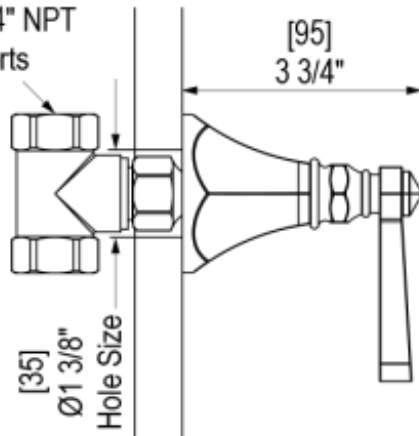

# 41HXLCHABM Specifications

TEMPERATURE CONTROL VALVE WITH STOPS & VOLUME CONTROL TRIM ONLY

1/2" NPT (4QR000)  
3/4" NPT (4PR000)  
ALL PORTS

VOLUME CONTROL VALVE TRIM ONLY

4KR100-1/2" NPT  
4KR300-3/4" NPT  
both ports

4KR100-1/2" NPT  
4KR300-3/4" NPT  
both ports

INTEGRAL SUPPLY WITH 1/2" NPT X 1/2" NPSM X 3" NIPPLE

8" SHOWER HEAD WITH WALL MOUNT 12" SHOWER ARM & FLANGE