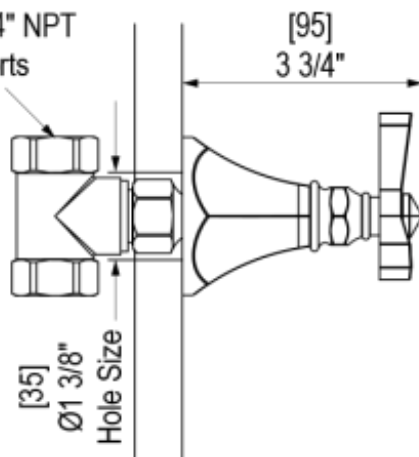

# 41HXLCHABM Specifications

TEMPERATURE CONTROL VALVE WITH STOPS & VOLUME CONTROL TRIM ONLY

1/2" NPT (4QR000)  
3/4" NPT (4PR000)  
ALL PORTS

VOLUME CONTROL VALVE TRIM ONLY

4KR100-1/2" NPT  
4KR300-3/4" NPT  
both ports

4KR100-1/2" NPT  
4KR300-3/4" NPT  
both ports

INTEGRAL SUPPLY WITH 1/2" NPT X 1/2" NPSM X 3" NIPPLE

8" SHOWER HEAD WITH WALL MOUNT 12" SHOWER ARM & FLANGE