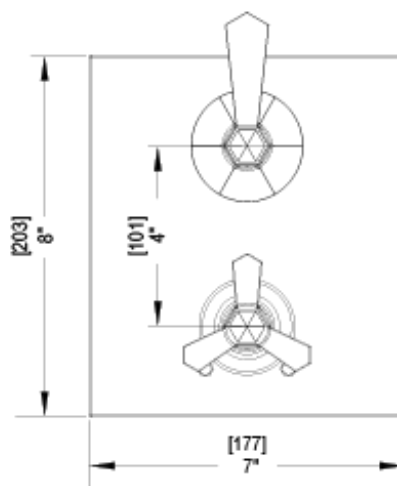

# 41HXLCHABM Specifications

TEMPERATURE CONTROL VALVE WITH STOPS & VOLUME CONTROL TRIM ONLY

1/2" NPT (4QR000)  
3/4" NPT (4PR000)  
ALL PORTS

VOLUME CONTROL VALVE TRIM ONLY

4KR100-1/2" NPT  
4KR300-3/4" NPT  
both ports

4KR100-1/2" NPT  
4KR300-3/4" NPT  
both ports

INTEGRAL SUPPLY WITH 1/2" NPT X 1/2" NPSM X 3" NIPPLE

8" SHOWER HEAD WITH WALL MOUNT 12" SHOWER ARM & FLANGE