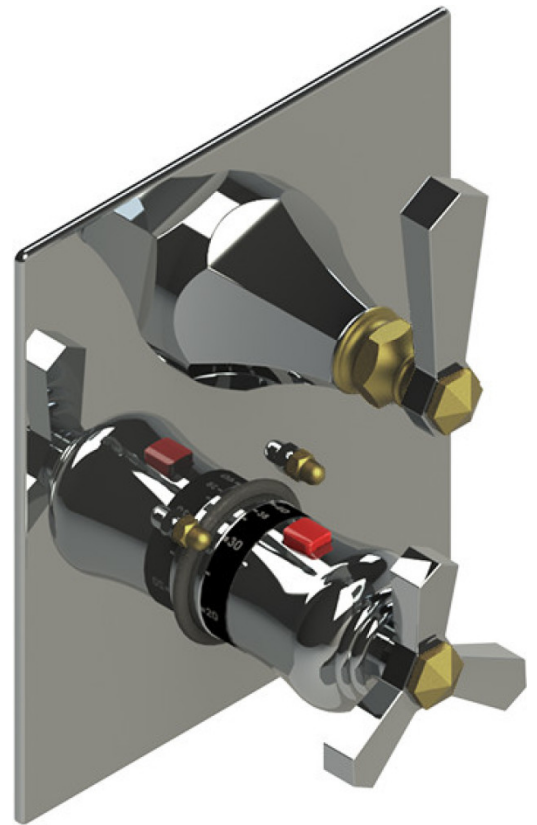

# 41HXLCHABM Specifications

TEMPERATURE CONTROL VALVE WITH STOPS & VOLUME CONTROL TRIM ONLY

1/2" NPT (4QR000)  
3/4" NPT (4PR000)  
ALL PORTS

VOLUME CONTROL VALVE TRIM ONLY

4KR100-1/2" NPT  
4KR300-3/4" NPT  
both ports

4KR100-1/2" NPT  
4KR300-3/4" NPT  
both ports

INTEGRAL SUPPLY WITH 1/2" NPT X 1/2" NPSM X 3" NIPPLE

8" SHOWER HEAD WITH WALL MOUNT 12" SHOWER ARM & FLANGE