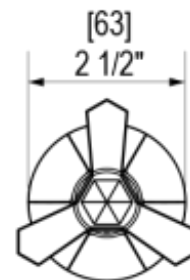

# 41HXLCHABM Specifications

TEMPERATURE CONTROL VALVE WITH STOPS & VOLUME CONTROL TRIM ONLY

1/2" NPT (4QR000)  
3/4" NPT (4PR000)  
ALL PORTS

VOLUME CONTROL VALVE TRIM ONLY

4KR100-1/2" NPT  
4KR300-3/4" NPT  
both ports

4KR100-1/2" NPT  
4KR300-3/4" NPT  
both ports

INTEGRAL SUPPLY WITH 1/2" NPT X 1/2" NPSM X 3" NIPPLE

8" SHOWER HEAD WITH WALL MOUNT 12" SHOWER ARM & FLANGE