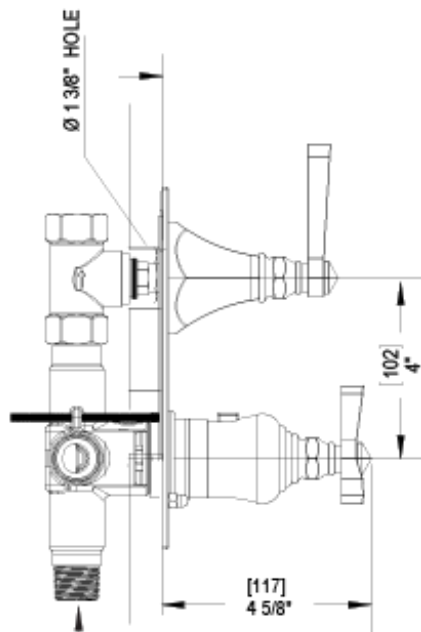

# 41HXLCHABM Specifications

TEMPERATURE CONTROL VALVE WITH STOPS & VOLUME CONTROL TRIM ONLY

1/2" NPT (4QR000)  
3/4" NPT (4PR000)  
ALL PORTS

VOLUME CONTROL VALVE TRIM ONLY

4KR100-1/2" NPT  
4KR300-3/4" NPT  
both ports

4KR100-1/2" NPT  
4KR300-3/4" NPT  
both ports

INTEGRAL SUPPLY WITH 1/2" NPT X 1/2" NPSM X 3" NIPPLE

8" SHOWER HEAD WITH WALL MOUNT 12" SHOWER ARM & FLANGE