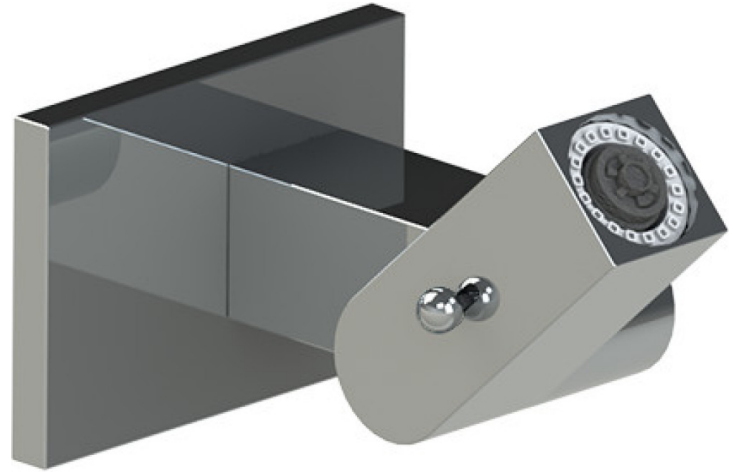

27HXCCHCH

Specifications

TEMPERATURE CONTROL VALVE WITH STOPS & TWO WAY DIVERTER WITH SHUT-OFF TRIM ONLY

VOLUME CONTROL VALVE TRIM ONLY

4KR100-1/2" NPT
4KR300-3/4" NPT
both ports

4KR100-1/2" NPT
4KR300-3/4" NPT
both ports

WALL MOUNT BIDET & FOOT RINSE WITH DUAL FUNCTION SPRAY

INTEGRAL SUPPLY WITH 1/2" NPT X 1/2" NPSM X 3" NIPPLE

8" SHOWER HEAD WITH WALL MOUNT 12" SHOWER ARM & FLANGE