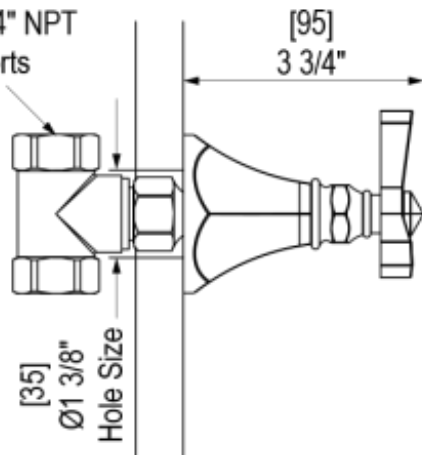

27HXCCHCH

Specifications

TEMPERATURE CONTROL VALVE WITH STOPS & TWO WAY DIVERTER WITH SHUT-OFF TRIM ONLY

VOLUME CONTROL VALVE TRIM ONLY

4KR100-1/2" NPT
4KR300-3/4" NPT
both ports

4KR100-1/2" NPT
4KR300-3/4" NPT
both ports

WALL MOUNT BIDET & FOOT RINSE WITH DUAL FUNCTION SPRAY

INTEGRAL SUPPLY WITH 1/2" NPT X 1/2" NPSM X 3" NIPPLE

8" SHOWER HEAD WITH WALL MOUNT 12" SHOWER ARM & FLANGE