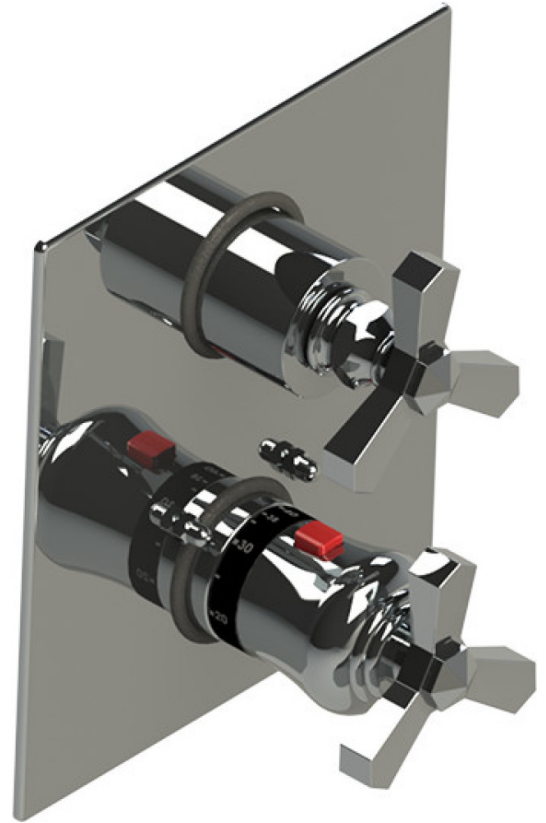

27HXCCHCH

Specifications

TEMPERATURE CONTROL VALVE WITH STOPS & TWO WAY DIVERTER WITH SHUT-OFF TRIM ONLY

VOLUME CONTROL VALVE TRIM ONLY

4KR100-1/2" NPT
4KR300-3/4" NPT
both ports

4KR100-1/2" NPT
4KR300-3/4" NPT
both ports

WALL MOUNT BIDET & FOOT RINSE WITH DUAL FUNCTION SPRAY

INTEGRAL SUPPLY WITH 1/2" NPT X 1/2" NPSM X 3" NIPPLE

8" SHOWER HEAD WITH WALL MOUNT 12" SHOWER ARM & FLANGE