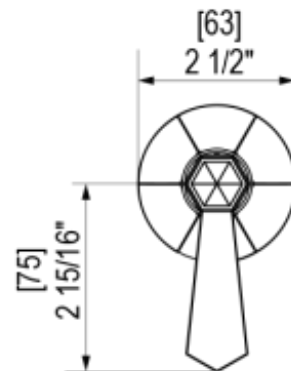

27HXCCHCH

Specifications

TEMPERATURE CONTROL VALVE WITH STOPS & TWO WAY DIVERTER WITH SHUT-OFF TRIM ONLY

VOLUME CONTROL VALVE TRIM ONLY

4KR100-1/2" NPT
4KR300-3/4" NPT
both ports

4KR100-1/2" NPT
4KR300-3/4" NPT
both ports

WALL MOUNT BIDET & FOOT RINSE WITH DUAL FUNCTION SPRAY

INTEGRAL SUPPLY WITH 1/2" NPT X 1/2" NPSM X 3" NIPPLE

8" SHOWER HEAD WITH WALL MOUNT 12" SHOWER ARM & FLANGE