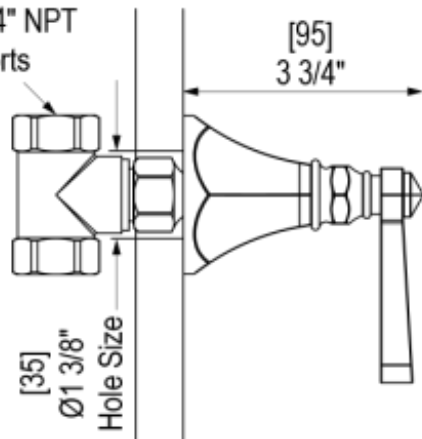

27HXCCHCH

Specifications

TEMPERATURE CONTROL VALVE WITH STOPS & TWO WAY DIVERTER WITH SHUT-OFF TRIM ONLY

VOLUME CONTROL VALVE TRIM ONLY

4KR100-1/2" NPT
4KR300-3/4" NPT
both ports

4KR100-1/2" NPT
4KR300-3/4" NPT
both ports

WALL MOUNT BIDET & FOOT RINSE WITH DUAL FUNCTION SPRAY

INTEGRAL SUPPLY WITH 1/2" NPT X 1/2" NPSM X 3" NIPPLE

8" SHOWER HEAD WITH WALL MOUNT 12" SHOWER ARM & FLANGE