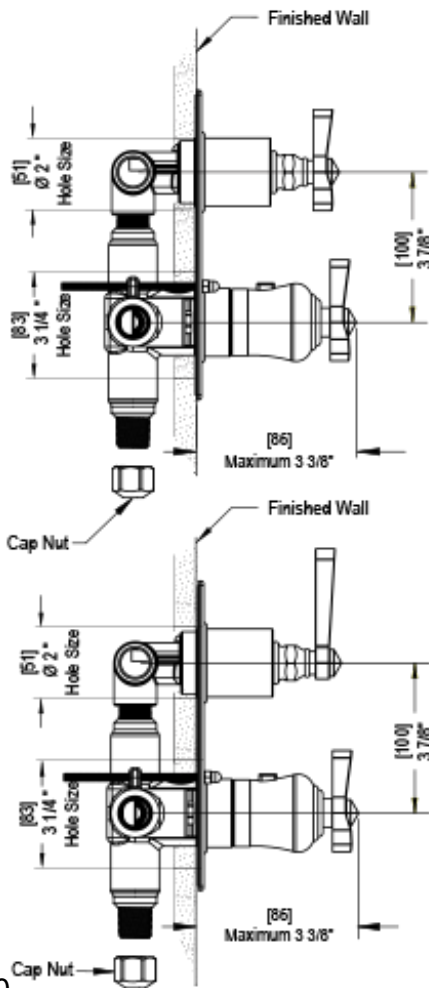

27HXCCHCH

Specifications

TEMPERATURE CONTROL VALVE WITH STOPS & TWO WAY DIVERTER WITH SHUT-OFF TRIM ONLY

VOLUME CONTROL VALVE TRIM ONLY

4KR100-1/2" NPT
4KR300-3/4" NPT
both ports

4KR100-1/2" NPT
4KR300-3/4" NPT
both ports

WALL MOUNT BIDET & FOOT RINSE WITH DUAL FUNCTION SPRAY

INTEGRAL SUPPLY WITH 1/2" NPT X 1/2" NPSM X 3" NIPPLE

8" SHOWER HEAD WITH WALL MOUNT 12" SHOWER ARM & FLANGE