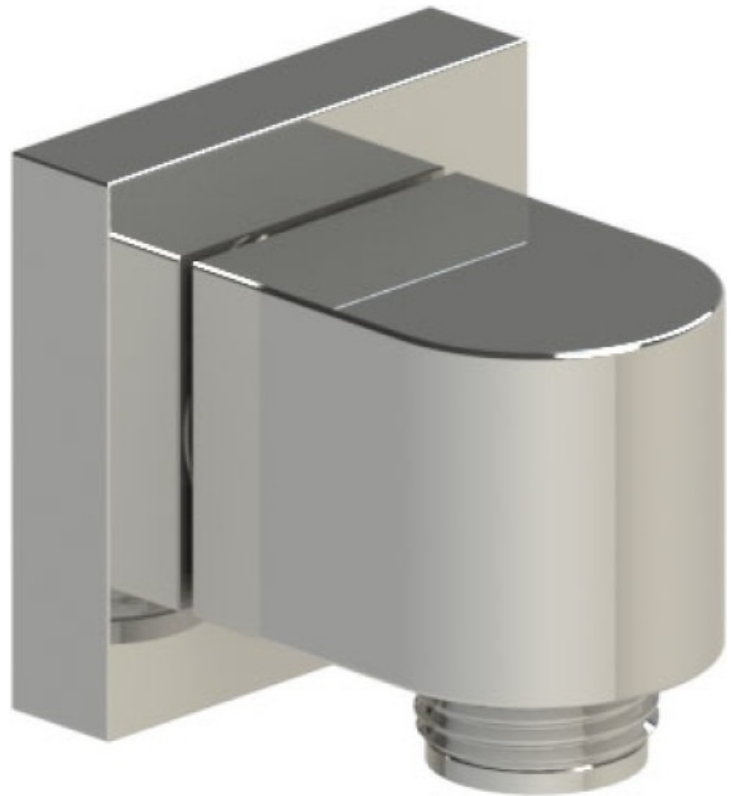

27HXCCHCH

Specifications

TEMPERATURE CONTROL VALVE WITH STOPS & TWO WAY DIVERTER WITH SHUT-OFF TRIM ONLY

VOLUME CONTROL VALVE TRIM ONLY

4KR100-1/2" NPT
4KR300-3/4" NPT
both ports

4KR100-1/2" NPT
4KR300-3/4" NPT
both ports

WALL MOUNT BIDET & FOOT RINSE WITH DUAL FUNCTION SPRAY

INTEGRAL SUPPLY WITH 1/2" NPT X 1/2" NPSM X 3" NIPPLE

8" SHOWER HEAD WITH WALL MOUNT 12" SHOWER ARM & FLANGE