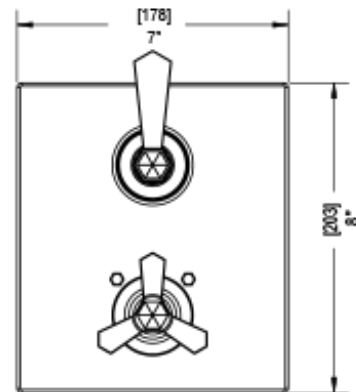

27HXCCHCH

Specifications

TEMPERATURE CONTROL VALVE WITH STOPS & TWO WAY DIVERTER WITH SHUT-OFF TRIM ONLY

VOLUME CONTROL VALVE TRIM ONLY

4KR100-1/2" NPT
4KR300-3/4" NPT
both ports

4KR100-1/2" NPT
4KR300-3/4" NPT
both ports

WALL MOUNT BIDET & FOOT RINSE WITH DUAL FUNCTION SPRAY

INTEGRAL SUPPLY WITH 1/2" NPT X 1/2" NPSM X 3" NIPPLE

8" SHOWER HEAD WITH WALL MOUNT 12" SHOWER ARM & FLANGE