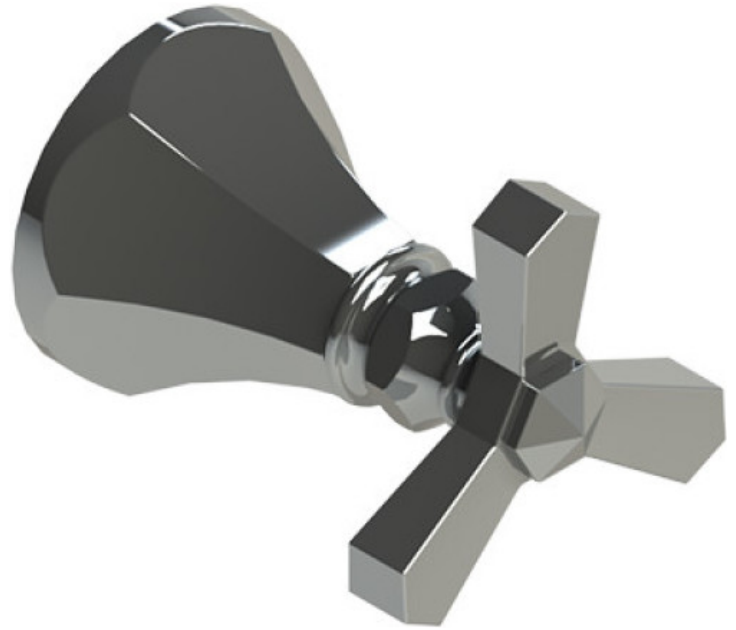

27HXCCHCH

Specifications

TEMPERATURE CONTROL VALVE WITH STOPS & TWO WAY DIVERTER WITH SHUT-OFF TRIM ONLY

VOLUME CONTROL VALVE TRIM ONLY

4KR100-1/2" NPT
4KR300-3/4" NPT
both ports

4KR100-1/2" NPT
4KR300-3/4" NPT
both ports

WALL MOUNT BIDET & FOOT RINSE WITH DUAL FUNCTION SPRAY

INTEGRAL SUPPLY WITH 1/2" NPT X 1/2" NPSM X 3" NIPPLE

8" SHOWER HEAD WITH WALL MOUNT 12" SHOWER ARM & FLANGE