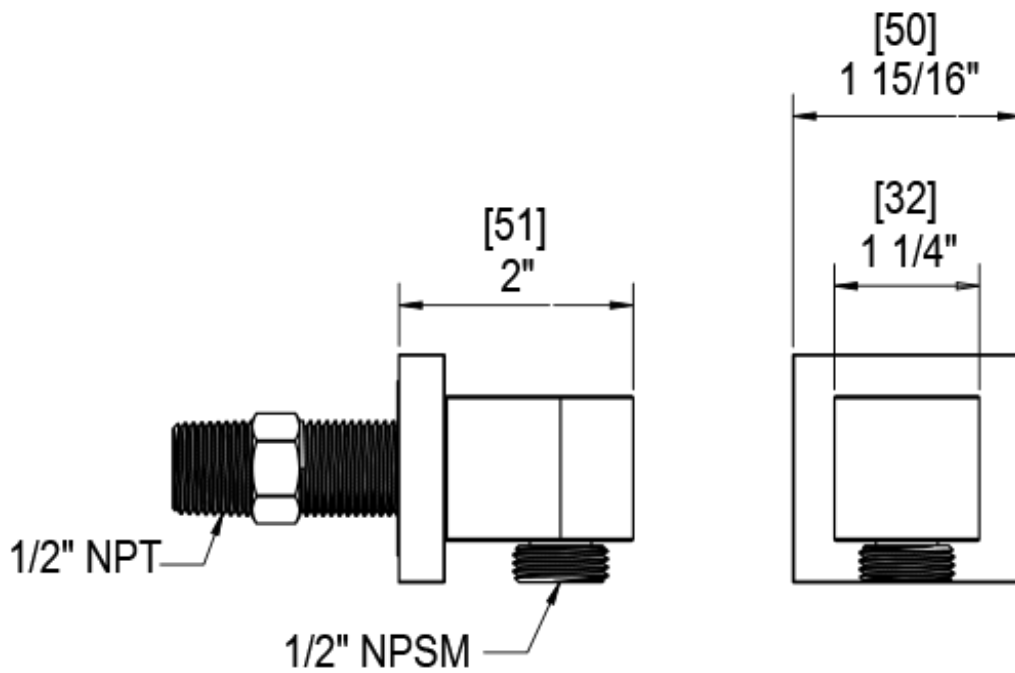

27HXCCHCH

Specifications

TEMPERATURE CONTROL VALVE WITH STOPS & TWO WAY DIVERTER WITH SHUT-OFF TRIM ONLY

VOLUME CONTROL VALVE TRIM ONLY

4KR100-1/2" NPT
4KR300-3/4" NPT
both ports

4KR100-1/2" NPT
4KR300-3/4" NPT
both ports

WALL MOUNT BIDET & FOOT RINSE WITH DUAL FUNCTION SPRAY

INTEGRAL SUPPLY WITH 1/2" NPT X 1/2" NPSM X 3" NIPPLE

8" SHOWER HEAD WITH WALL MOUNT 12" SHOWER ARM & FLANGE