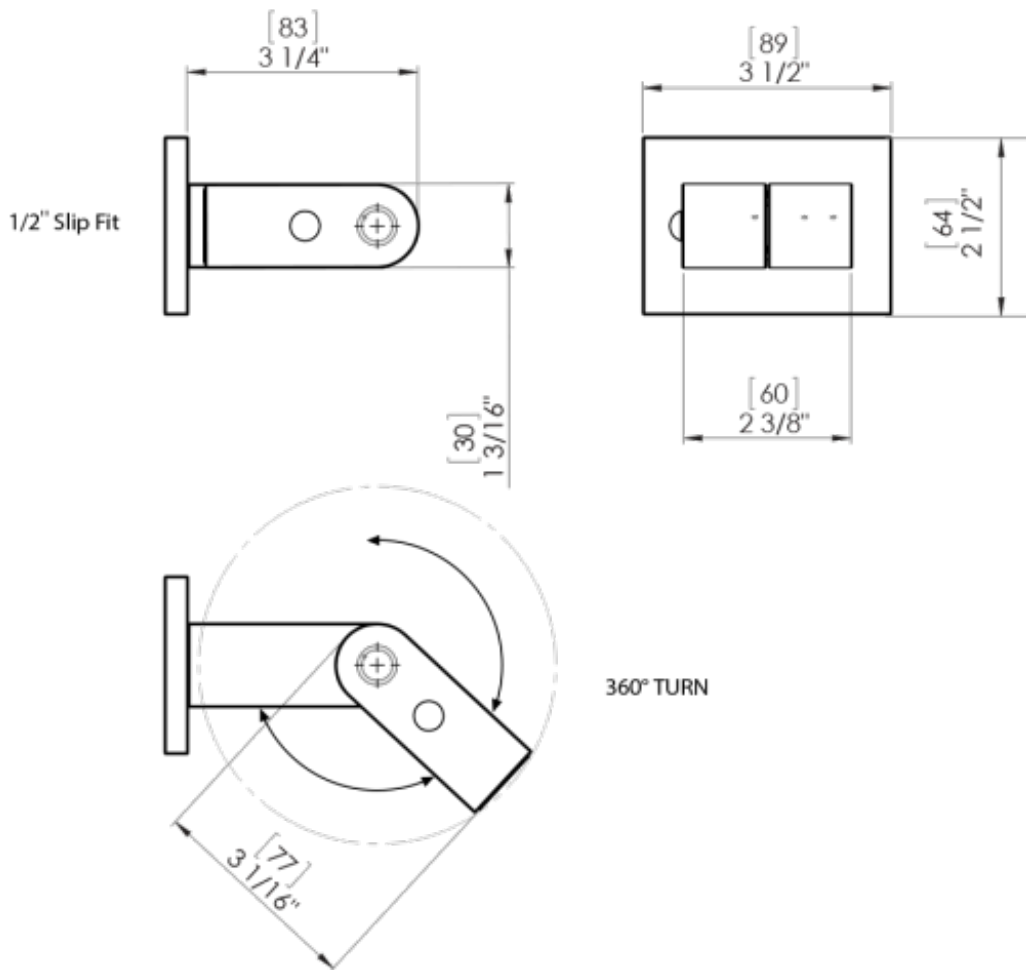

27HXCCHCH

Specifications

TEMPERATURE CONTROL VALVE WITH STOPS & TWO WAY DIVERTER WITH SHUT-OFF TRIM ONLY

VOLUME CONTROL VALVE TRIM ONLY

4KR100-1/2" NPT
4KR300-3/4" NPT
both ports

4KR100-1/2" NPT
4KR300-3/4" NPT
both ports

WALL MOUNT BIDET & FOOT RINSE WITH DUAL FUNCTION SPRAY

INTEGRAL SUPPLY WITH 1/2" NPT X 1/2" NPSM X 3" NIPPLE

8" SHOWER HEAD WITH WALL MOUNT 12" SHOWER ARM & FLANGE