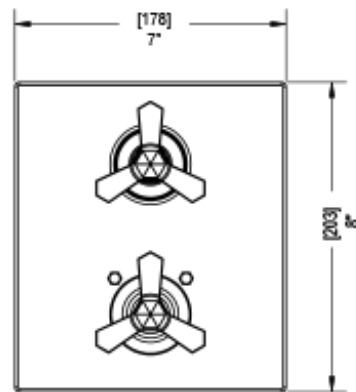

27HXCCHCH

Specifications

TEMPERATURE CONTROL VALVE WITH STOPS & TWO WAY DIVERTER WITH SHUT-OFF TRIM ONLY

VOLUME CONTROL VALVE TRIM ONLY

4KR100-1/2" NPT
4KR300-3/4" NPT
both ports

4KR100-1/2" NPT
4KR300-3/4" NPT
both ports

WALL MOUNT BIDET & FOOT RINSE WITH DUAL FUNCTION SPRAY

INTEGRAL SUPPLY WITH 1/2" NPT X 1/2" NPSM X 3" NIPPLE

8" SHOWER HEAD WITH WALL MOUNT 12" SHOWER ARM & FLANGE