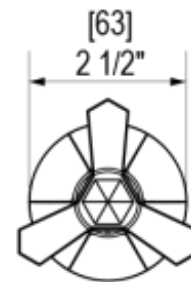

27HXCCHCH

Specifications

TEMPERATURE CONTROL VALVE WITH STOPS & TWO WAY DIVERTER WITH SHUT-OFF TRIM ONLY

VOLUME CONTROL VALVE TRIM ONLY

4KR100-1/2" NPT
4KR300-3/4" NPT
both ports

4KR100-1/2" NPT
4KR300-3/4" NPT
both ports

WALL MOUNT BIDET & FOOT RINSE WITH DUAL FUNCTION SPRAY

INTEGRAL SUPPLY WITH 1/2" NPT X 1/2" NPSM X 3" NIPPLE

8" SHOWER HEAD WITH WALL MOUNT 12" SHOWER ARM & FLANGE