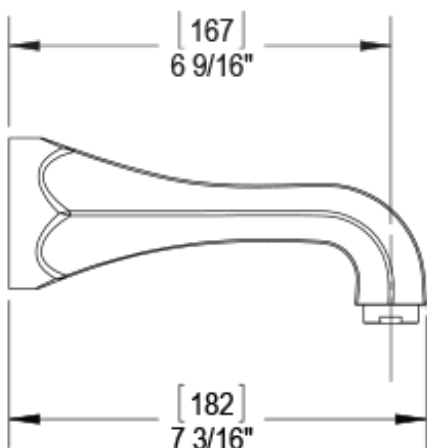

24HCCHCH

Specifications

THREE WAY DIVERTER WITH SHUT-OFFS IN BETWEEN FUNCTIONS TRIM ONLY

INTEGRAL SUPPLY WITH 1/2" NPT X 1/2" NPSM X 3" NIPPLE

8" SHOWER HEAD WITH WALL MOUNT 12" SHOWER ARM & FLANGE

WALL MOUNT TUB SPOUT. 1/2" SLIP FIT

TEMPERATURE CONTROL VALVE WITH STOPS TRIM ONLY