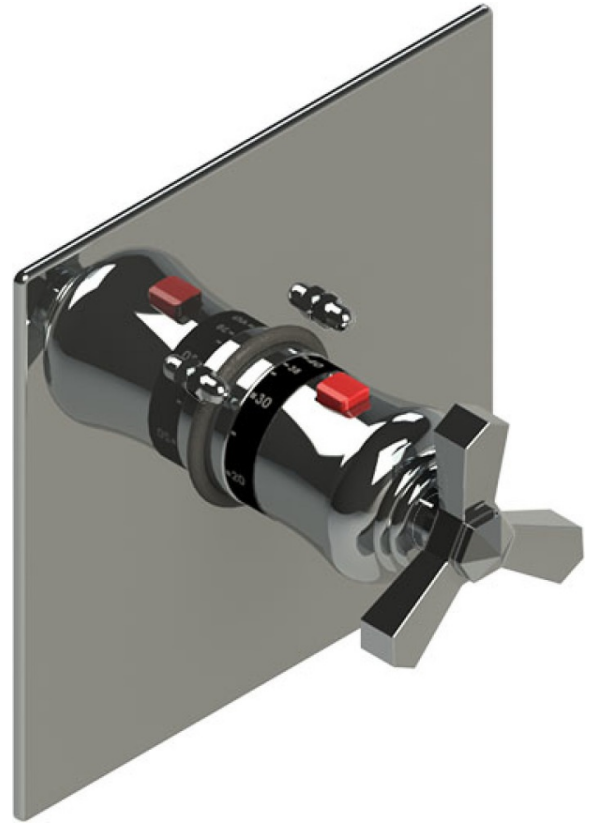

24HCCHCH

Specifications

THREE WAY DIVERTER WITH SHUT-OFFS IN BETWEEN FUNCTIONS TRIM ONLY

INTEGRAL SUPPLY WITH 1/2" NPT X 1/2" NPSM X 3" NIPPLE

8" SHOWER HEAD WITH WALL MOUNT 12" SHOWER ARM & FLANGE

WALL MOUNT TUB SPOUT. 1/2" SLIP FIT

TEMPERATURE CONTROL VALVE WITH STOPS TRIM ONLY