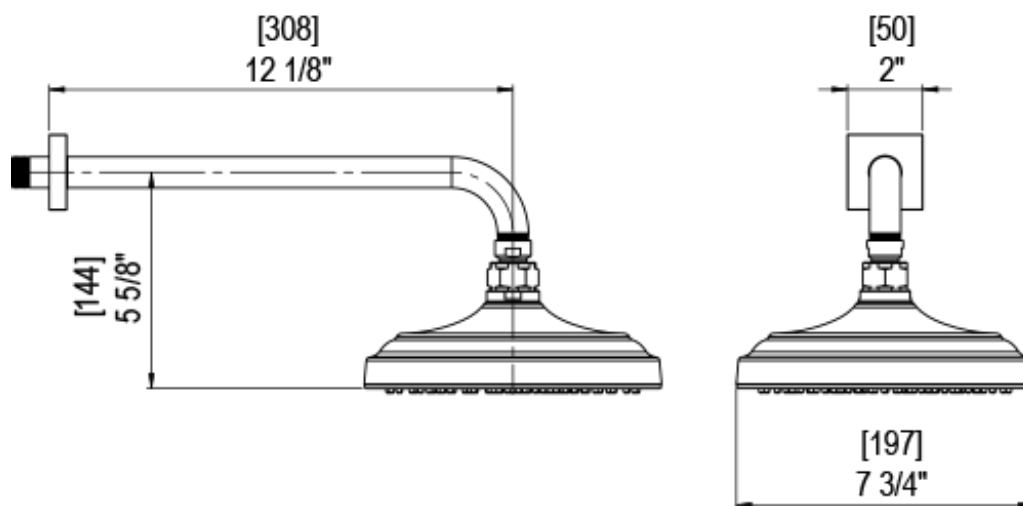

24HCCHCH

Specifications

THREE WAY DIVERTER WITH SHUT-OFFS IN BETWEEN FUNCTIONS TRIM ONLY

INTEGRAL SUPPLY WITH 1/2" NPT X 1/2" NPSM X 3" NIPPLE

8" SHOWER HEAD WITH WALL MOUNT 12" SHOWER ARM & FLANGE

WALL MOUNT TUB SPOUT. 1/2" SLIP FIT

TEMPERATURE CONTROL VALVE WITH STOPS TRIM ONLY