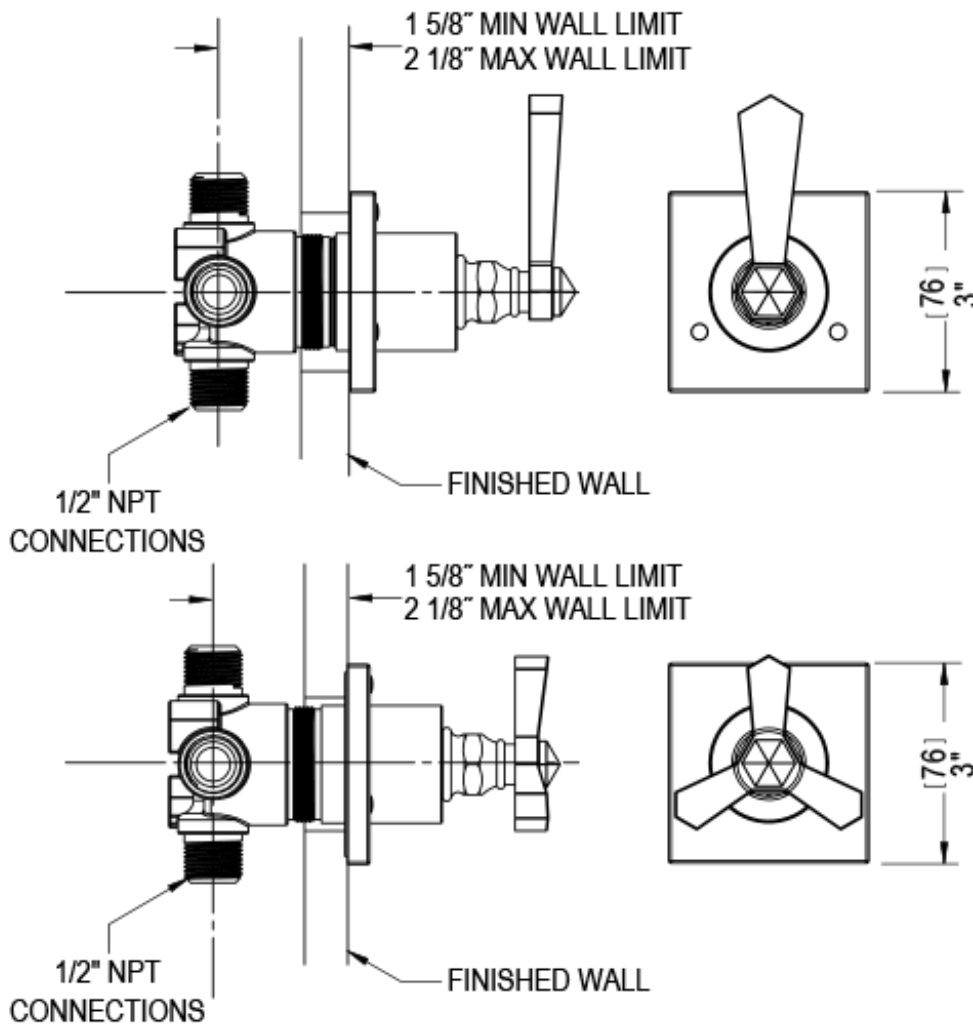

24HCCHCH

Specifications

THREE WAY DIVERTER WITH SHUT-OFFS IN BETWEEN FUNCTIONS TRIM ONLY

INTEGRAL SUPPLY WITH 1/2" NPT X 1/2" NPSM X 3" NIPPLE

8" SHOWER HEAD WITH WALL MOUNT 12" SHOWER ARM & FLANGE

WALL MOUNT TUB SPOUT. 1/2" SLIP FIT

TEMPERATURE CONTROL VALVE WITH STOPS TRIM ONLY