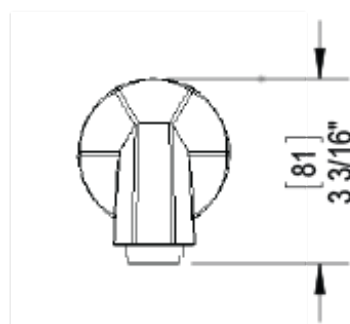

24HCCHCH

Specifications

THREE WAY DIVERTER WITH SHUT-OFFS IN BETWEEN FUNCTIONS TRIM ONLY

INTEGRAL SUPPLY WITH 1/2" NPT X 1/2" NPSM X 3" NIPPLE

8" SHOWER HEAD WITH WALL MOUNT 12" SHOWER ARM & FLANGE

WALL MOUNT TUB SPOUT. 1/2" SLIP FIT

TEMPERATURE CONTROL VALVE WITH STOPS TRIM ONLY