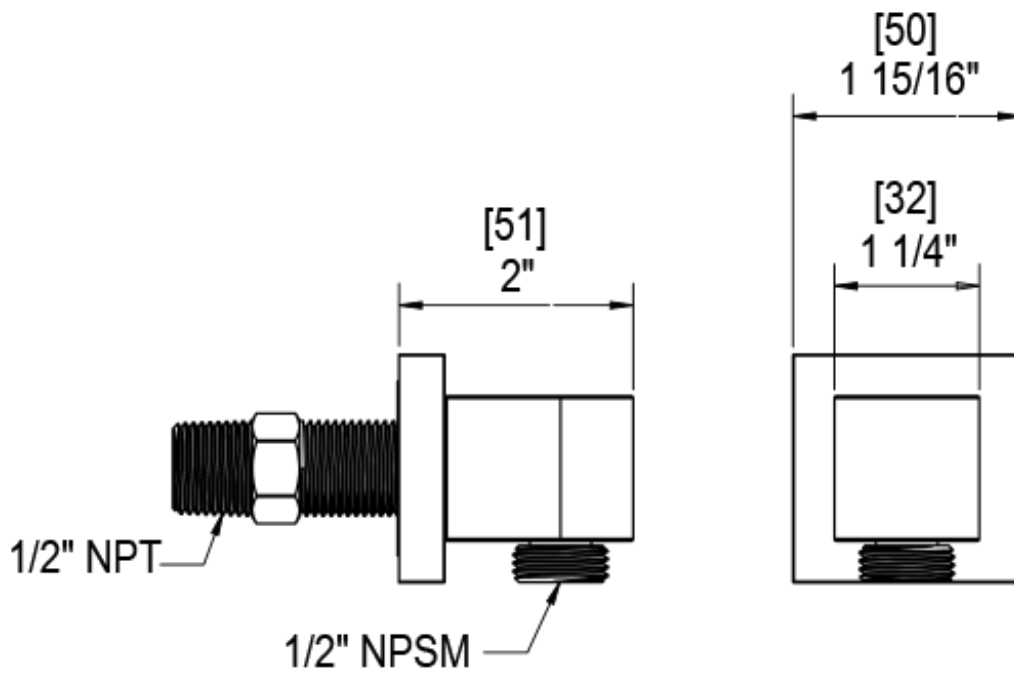

24HCCHCH

Specifications

THREE WAY DIVERTER WITH SHUT-OFFS IN BETWEEN FUNCTIONS TRIM ONLY

INTEGRAL SUPPLY WITH 1/2" NPT X 1/2" NPSM X 3" NIPPLE

8" SHOWER HEAD WITH WALL MOUNT 12" SHOWER ARM & FLANGE

WALL MOUNT TUB SPOUT. 1/2" SLIP FIT

TEMPERATURE CONTROL VALVE WITH STOPS TRIM ONLY