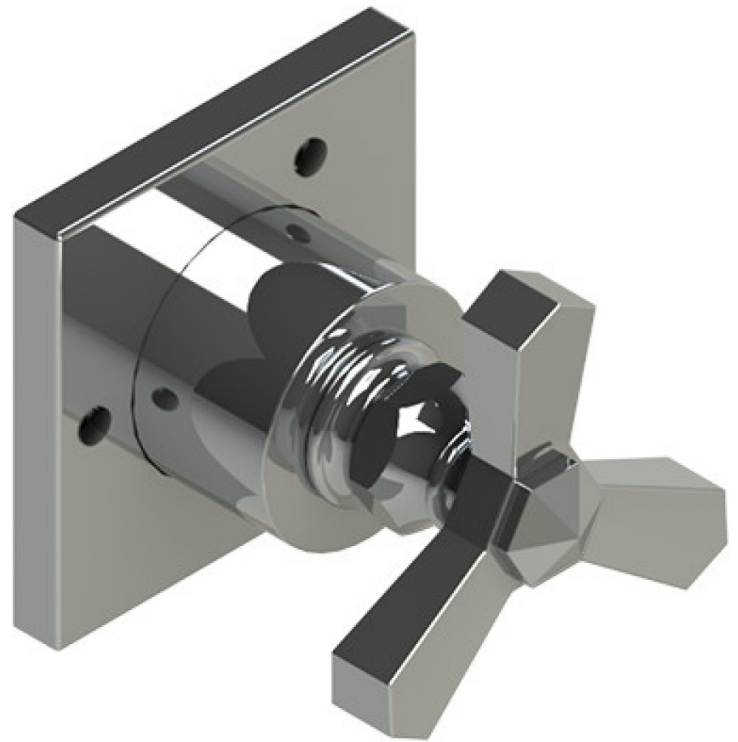

24HCCHCH

Specifications

THREE WAY DIVERTER WITH SHUT-OFFS IN BETWEEN FUNCTIONS TRIM ONLY

INTEGRAL SUPPLY WITH 1/2" NPT X 1/2" NPSM X 3" NIPPLE

8" SHOWER HEAD WITH WALL MOUNT 12" SHOWER ARM & FLANGE

WALL MOUNT TUB SPOUT. 1/2" SLIP FIT

TEMPERATURE CONTROL VALVE WITH STOPS TRIM ONLY