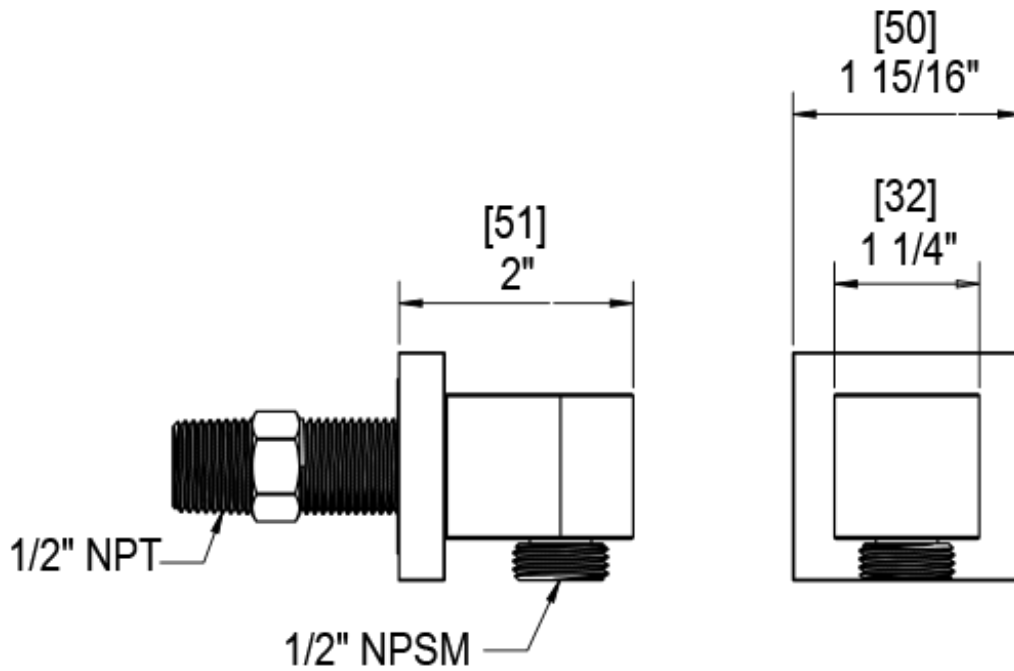

## Specifications

THREE WAY DIVERTER WITH SHUT-OFFS IN BETWEEN FUNCTIONS TRIM ONLY

INTEGRAL SUPPLY WITH 1/2" NPT X 1/2" NPSM X 3" NIPPLE

8" SHOWER HEAD WITH WALL MOUNT 12" SHOWER ARM & FLANGE

WALL MOUNT TUB SPOUT. 1/2" SLIP FIT

TEMPERATURE CONTROL VALVE WITH STOPS TRIM ONLY