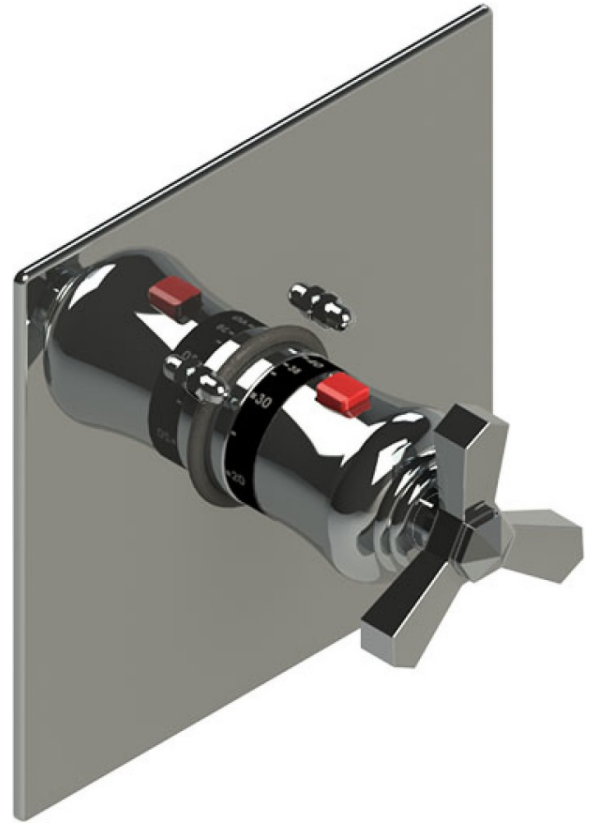

# 24HXLCHCH

## Specifications

THREE WAY DIVERTER WITH SHUT-OFFS IN BETWEEN FUNCTIONS TRIM ONLY

INTEGRAL SUPPLY WITH 1/2" NPT X 1/2" NPSM X 3" NIPPLE

8" SHOWER HEAD WITH WALL MOUNT 12" SHOWER ARM & FLANGE

WALL MOUNT TUB SPOUT. 1/2" SLIP FIT

TEMPERATURE CONTROL VALVE WITH STOPS TRIM ONLY