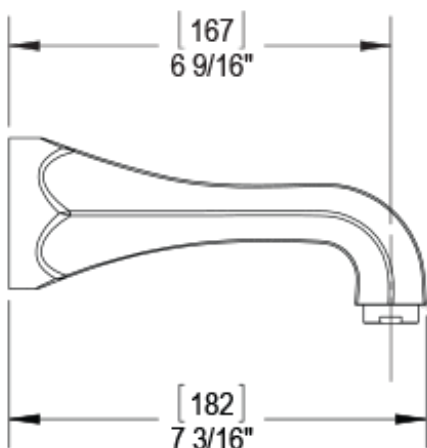

## Specifications

THREE WAY DIVERTER WITH SHUT-OFFS IN BETWEEN FUNCTIONS TRIM ONLY

INTEGRAL SUPPLY WITH 1/2" NPT X 1/2" NPSM X 3" NIPPLE

8" SHOWER HEAD WITH WALL MOUNT 12" SHOWER ARM & FLANGE

WALL MOUNT TUB SPOUT. 1/2" SLIP FIT

TEMPERATURE CONTROL VALVE WITH STOPS TRIM ONLY