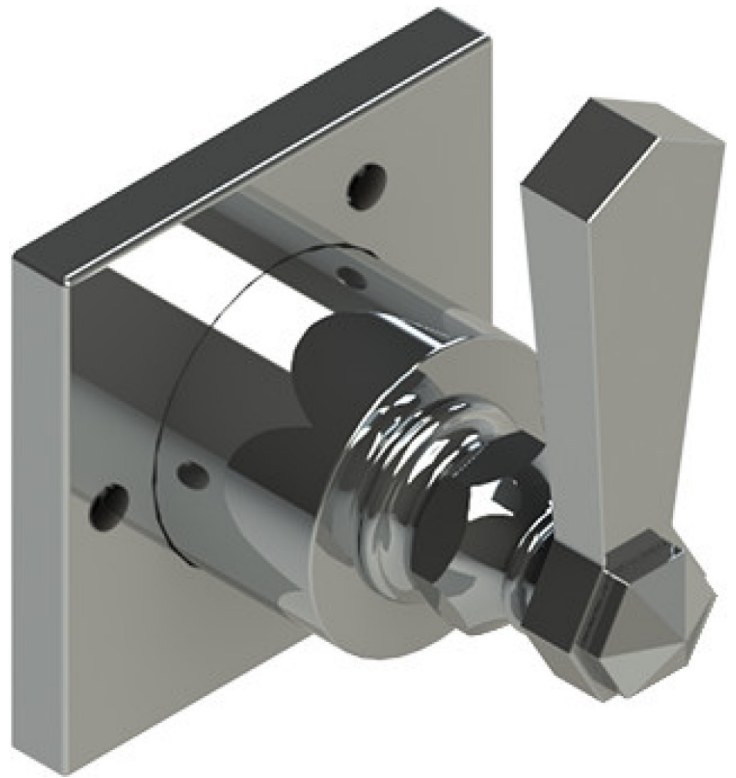

# 24HXLCHCH

## Specifications

THREE WAY DIVERTER WITH SHUT-OFFS IN BETWEEN FUNCTIONS TRIM ONLY

INTEGRAL SUPPLY WITH 1/2" NPT X 1/2" NPSM X 3" NIPPLE

8" SHOWER HEAD WITH WALL MOUNT 12" SHOWER ARM & FLANGE

WALL MOUNT TUB SPOUT. 1/2" SLIP FIT

TEMPERATURE CONTROL VALVE WITH STOPS TRIM ONLY