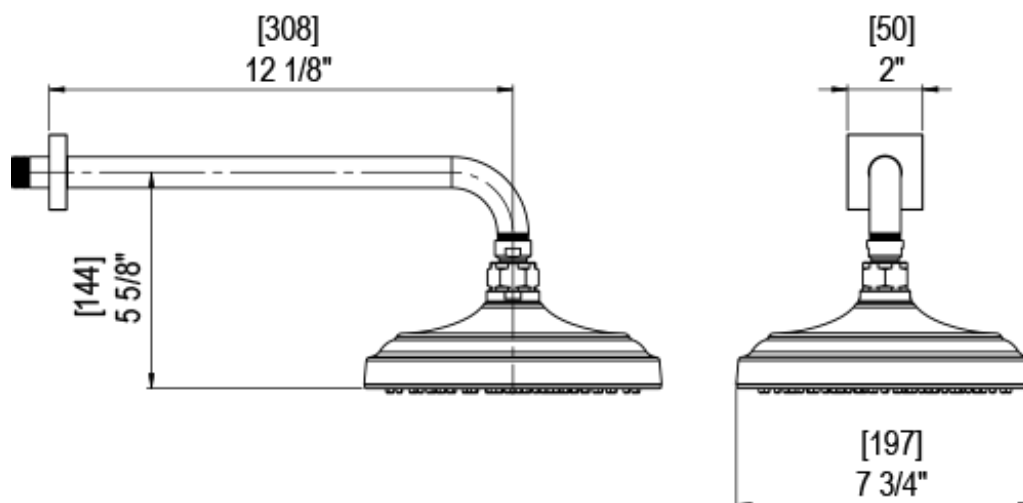

## Specifications

THREE WAY DIVERTER WITH SHUT-OFFS IN BETWEEN FUNCTIONS TRIM ONLY

INTEGRAL SUPPLY WITH 1/2" NPT X 1/2" NPSM X 3" NIPPLE

8" SHOWER HEAD WITH WALL MOUNT 12" SHOWER ARM & FLANGE

WALL MOUNT TUB SPOUT. 1/2" SLIP FIT

TEMPERATURE CONTROL VALVE WITH STOPS TRIM ONLY