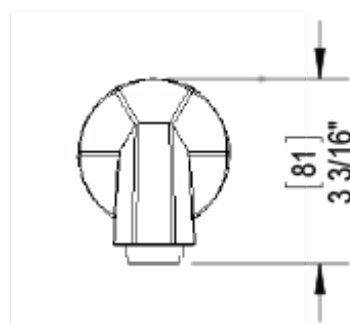

## Specifications

THREE WAY DIVERTER WITH SHUT-OFFS IN BETWEEN FUNCTIONS TRIM ONLY

INTEGRAL SUPPLY WITH 1/2" NPT X 1/2" NPSM X 3" NIPPLE

8" SHOWER HEAD WITH WALL MOUNT 12" SHOWER ARM & FLANGE

WALL MOUNT TUB SPOUT. 1/2" SLIP FIT

TEMPERATURE CONTROL VALVE WITH STOPS TRIM ONLY