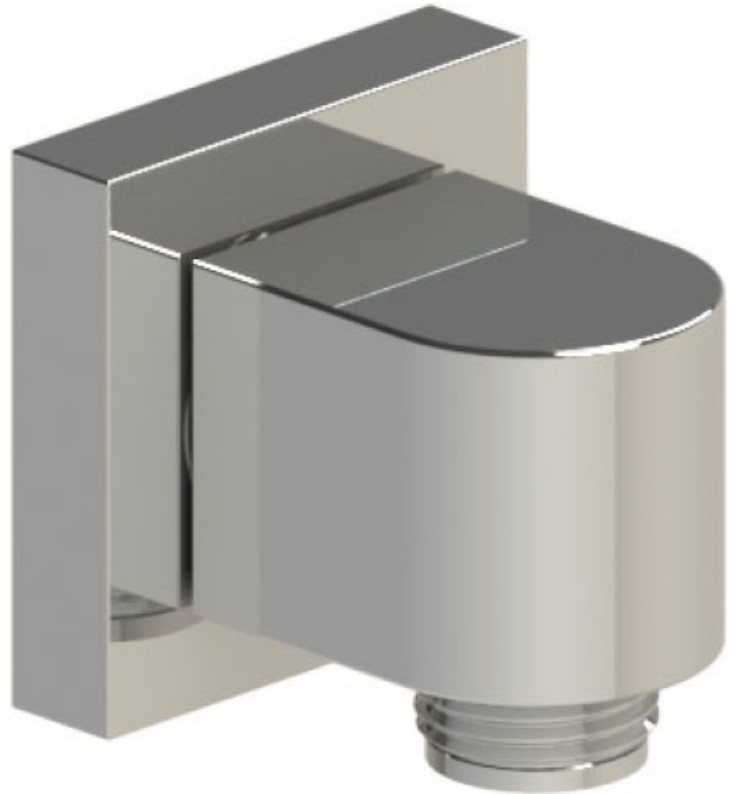

# 24HXLCHCH

## Specifications

THREE WAY DIVERTER WITH SHUT-OFFS IN BETWEEN FUNCTIONS TRIM ONLY

INTEGRAL SUPPLY WITH 1/2" NPT X 1/2" NPSM X 3" NIPPLE

8" SHOWER HEAD WITH WALL MOUNT 12" SHOWER ARM & FLANGE

WALL MOUNT TUB SPOUT. 1/2" SLIP FIT

TEMPERATURE CONTROL VALVE WITH STOPS TRIM ONLY