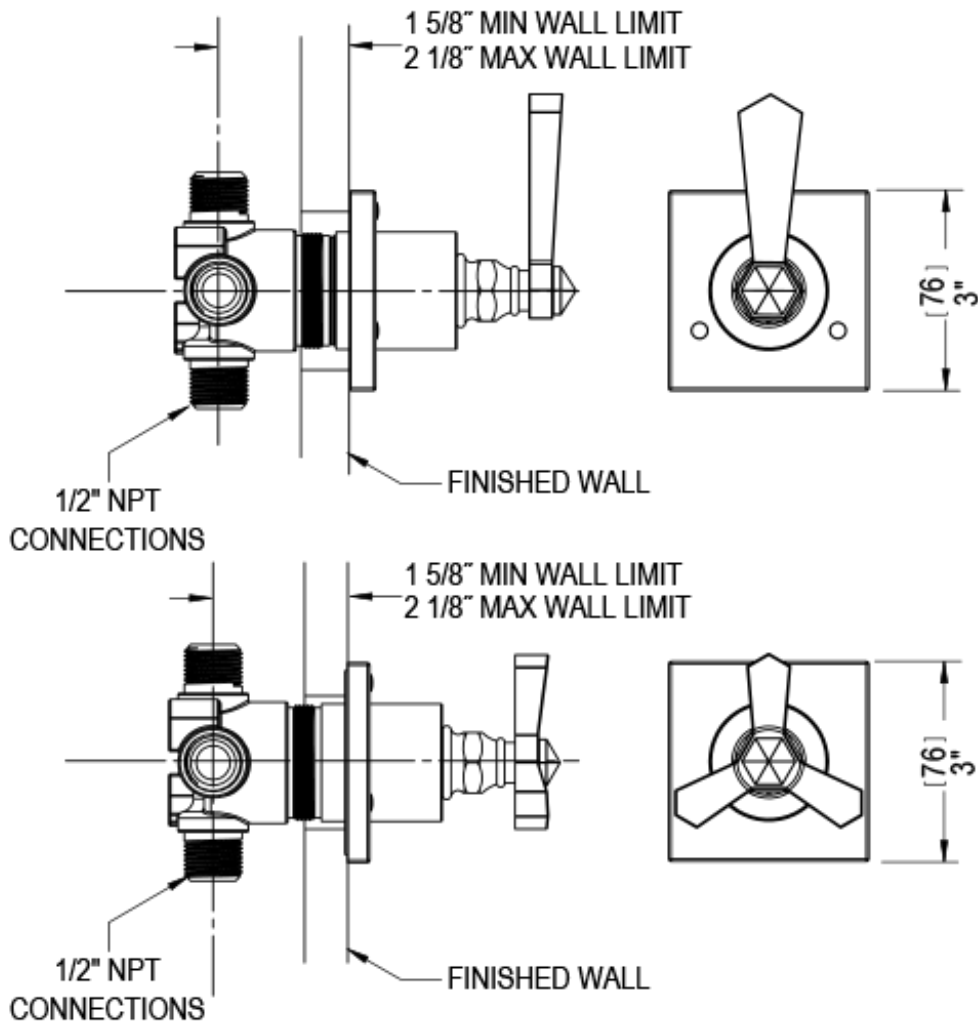

# 24HXLCHCH

## Specifications

THREE WAY DIVERTER WITH SHUT-OFFS IN BETWEEN FUNCTIONS TRIM ONLY

INTEGRAL SUPPLY WITH 1/2" NPT X 1/2" NPSM X 3" NIPPLE

8" SHOWER HEAD WITH WALL MOUNT 12" SHOWER ARM & FLANGE

WALL MOUNT TUB SPOUT. 1/2" SLIP FIT

TEMPERATURE CONTROL VALVE WITH STOPS TRIM ONLY