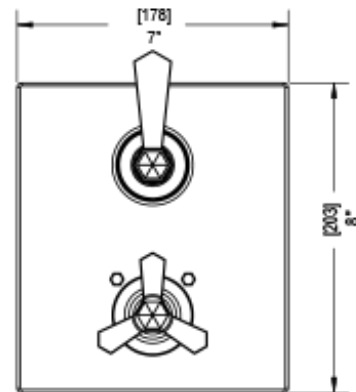

22HXCCHABM Specifications

TEMPERATURE CONTROL VALVE WITH STOPS & TWO WAY DIVERTER WITH SHUT-OFF TRIM ONLY

INTEGRAL SUPPLY WITH 1/2" NPT X 1/2" NPSM X 3" NIPPLE

8" SHOWER HEAD WITH CEILING MOUNT 8" SHOWER ARM & FLANGE