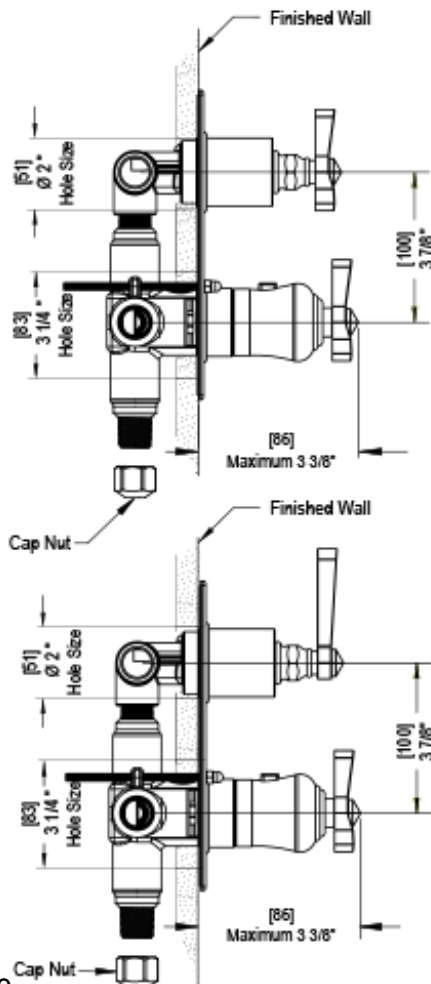

22HXCCHABM Specifications

TEMPERATURE CONTROL VALVE WITH STOPS & TWO WAY DIVERTER WITH SHUT-OFF TRIM ONLY

INTEGRAL SUPPLY WITH 1/2" NPT X 1/2" NPSM X 3" NIPPLE

8" SHOWER HEAD WITH CEILING MOUNT 8" SHOWER ARM & FLANGE