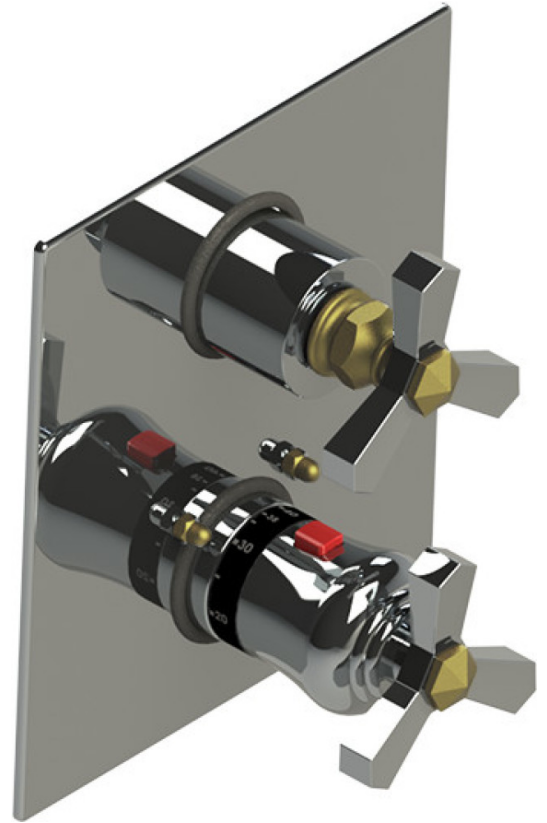

22HXCCHABM Specifications

TEMPERATURE CONTROL VALVE WITH STOPS & TWO WAY DIVERTER WITH SHUT-OFF TRIM ONLY

INTEGRAL SUPPLY WITH 1/2" NPT X 1/2" NPSM X 3" NIPPLE

8" SHOWER HEAD WITH CEILING MOUNT 8" SHOWER ARM & FLANGE