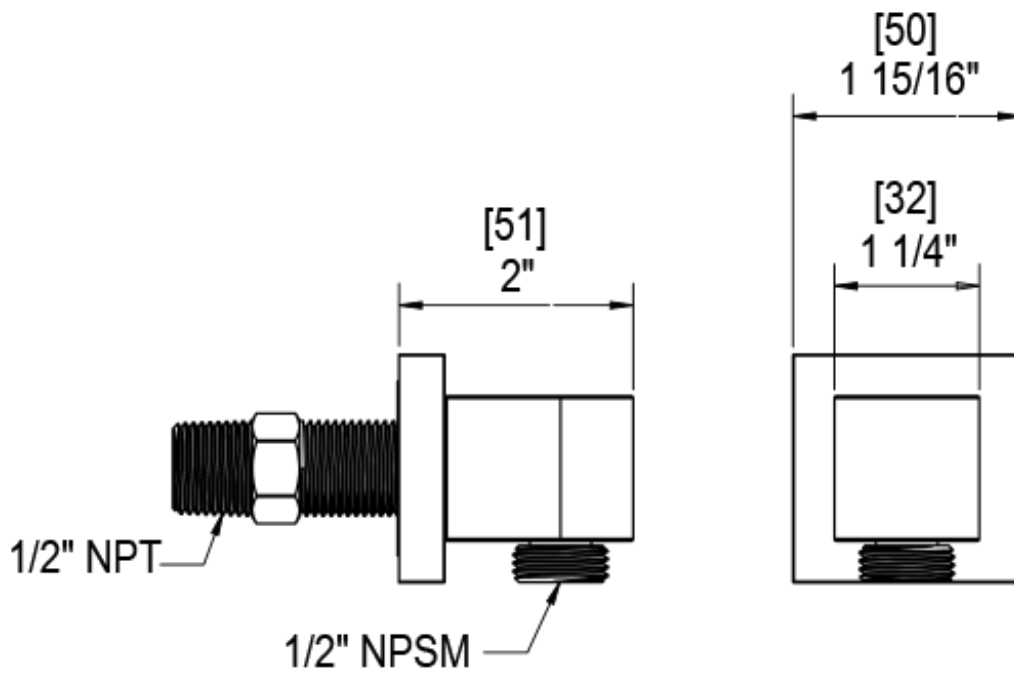

22HXCCHABM Specifications

TEMPERATURE CONTROL VALVE WITH STOPS & TWO WAY DIVERTER WITH SHUT-OFF TRIM ONLY

INTEGRAL SUPPLY WITH 1/2" NPT X 1/2" NPSM X 3" NIPPLE

8" SHOWER HEAD WITH CEILING MOUNT 8" SHOWER ARM & FLANGE