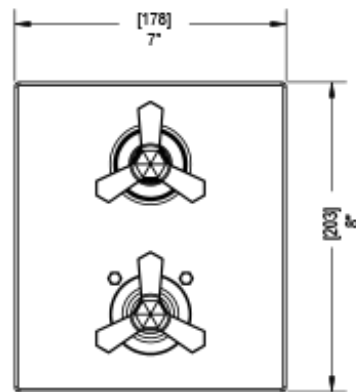

22HXCCHABM Specifications

TEMPERATURE CONTROL VALVE WITH STOPS & TWO WAY DIVERTER WITH SHUT-OFF TRIM ONLY

INTEGRAL SUPPLY WITH 1/2" NPT X 1/2" NPSM X 3" NIPPLE

8" SHOWER HEAD WITH CEILING MOUNT 8" SHOWER ARM & FLANGE