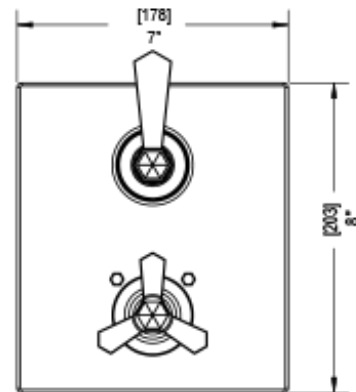

# 22HXLCHABM Specifications

TEMPERATURE CONTROL VALVE WITH STOPS & TWO WAY DIVERTER WITH SHUT-OFF TRIM ONLY

INTEGRAL SUPPLY WITH 1/2" NPT X 1/2" NPSM X 3" NIPPLE

8" SHOWER HEAD WITH CEILING MOUNT 8" SHOWER ARM & FLANGE