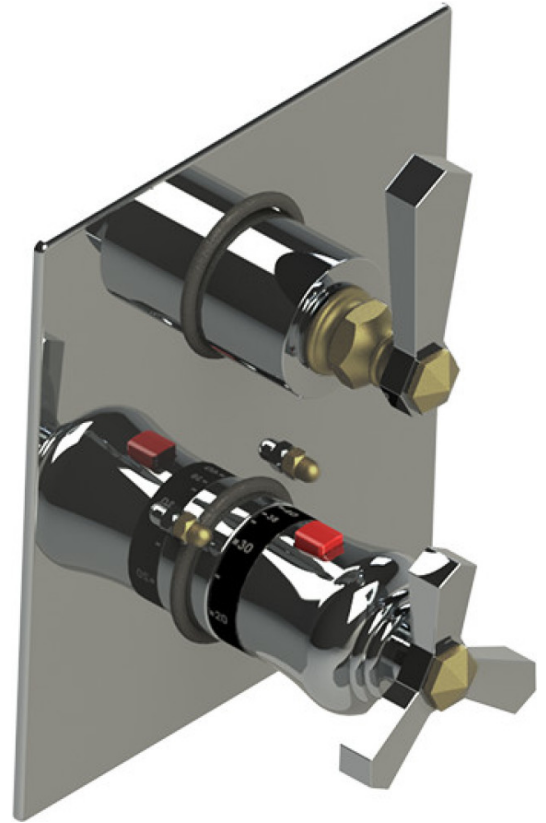

# 22HXLCHABM Specifications

TEMPERATURE CONTROL VALVE WITH STOPS & TWO WAY DIVERTER WITH SHUT-OFF TRIM ONLY

INTEGRAL SUPPLY WITH 1/2" NPT X 1/2" NPSM X 3" NIPPLE

8" SHOWER HEAD WITH CEILING MOUNT 8" SHOWER ARM & FLANGE