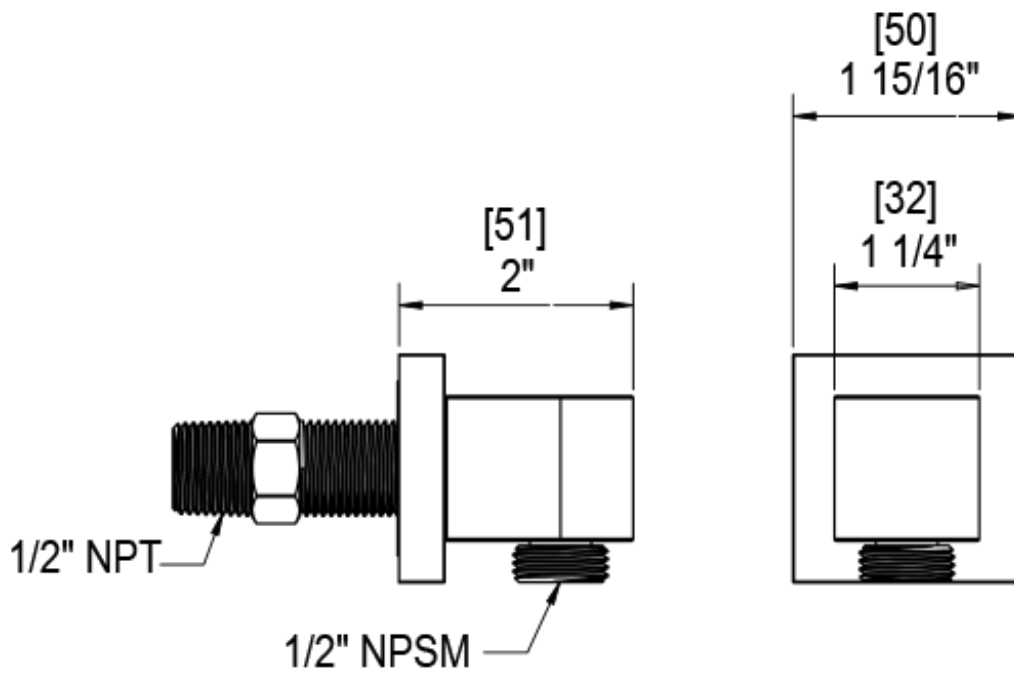

# 22HXLCHABM Specifications

TEMPERATURE CONTROL VALVE WITH STOPS & TWO WAY DIVERTER WITH SHUT-OFF TRIM ONLY

INTEGRAL SUPPLY WITH 1/2" NPT X 1/2" NPSM X 3" NIPPLE

8" SHOWER HEAD WITH CEILING MOUNT 8" SHOWER ARM & FLANGE