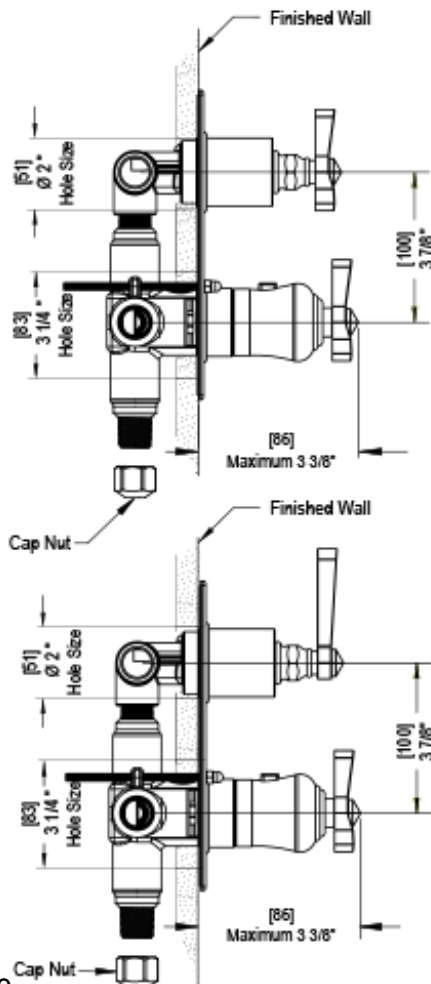

# 22HXLCHABM Specifications

TEMPERATURE CONTROL VALVE WITH STOPS & TWO WAY DIVERTER WITH SHUT-OFF TRIM ONLY

INTEGRAL SUPPLY WITH 1/2" NPT X 1/2" NPSM X 3" NIPPLE

8" SHOWER HEAD WITH CEILING MOUNT 8" SHOWER ARM & FLANGE