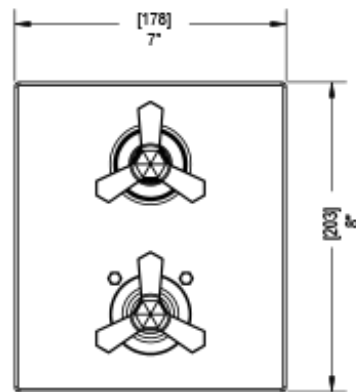

# 22HXLCHABM Specifications

TEMPERATURE CONTROL VALVE WITH STOPS & TWO WAY DIVERTER WITH SHUT-OFF TRIM ONLY

INTEGRAL SUPPLY WITH 1/2" NPT X 1/2" NPSM X 3" NIPPLE

8" SHOWER HEAD WITH CEILING MOUNT 8" SHOWER ARM & FLANGE