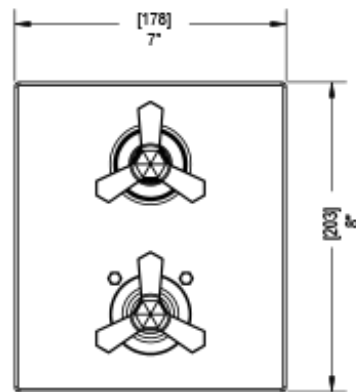

21HXCCHABM Specifications

TEMPERATURE CONTROL VALVE WITH STOPS & TWO WAY DIVERTER WITH SHUT-OFF TRIM ONLY

INTEGRAL SUPPLY WITH 1/2" NPT X 1/2" NPSM X 3" NIPPLE

8" SHOWER HEAD WITH WALL MOUNT 12" SHOWER ARM & FLANGE