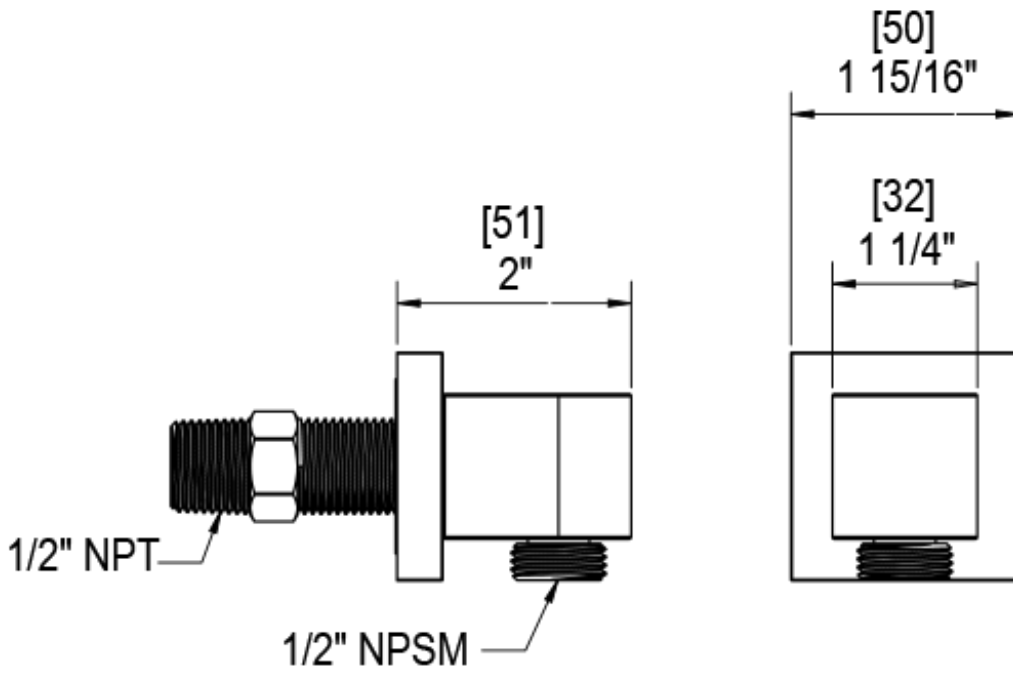

21HXCCHABM Specifications

TEMPERATURE CONTROL VALVE WITH STOPS & TWO WAY DIVERTER WITH SHUT-OFF TRIM ONLY

INTEGRAL SUPPLY WITH 1/2" NPT X 1/2" NPSM X 3" NIPPLE

8" SHOWER HEAD WITH WALL MOUNT 12" SHOWER ARM & FLANGE