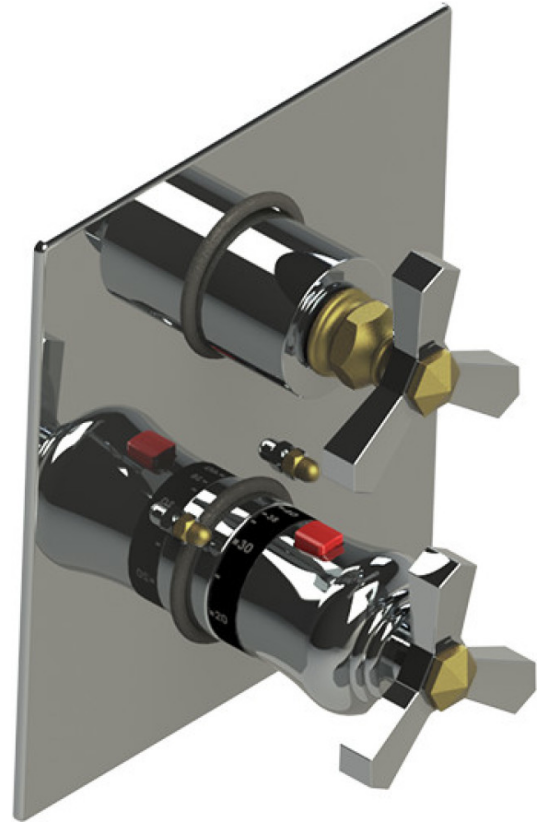

21HXCCHABM Specifications

TEMPERATURE CONTROL VALVE WITH STOPS & TWO WAY DIVERTER WITH SHUT-OFF TRIM ONLY

INTEGRAL SUPPLY WITH 1/2" NPT X 1/2" NPSM X 3" NIPPLE

8" SHOWER HEAD WITH WALL MOUNT 12" SHOWER ARM & FLANGE