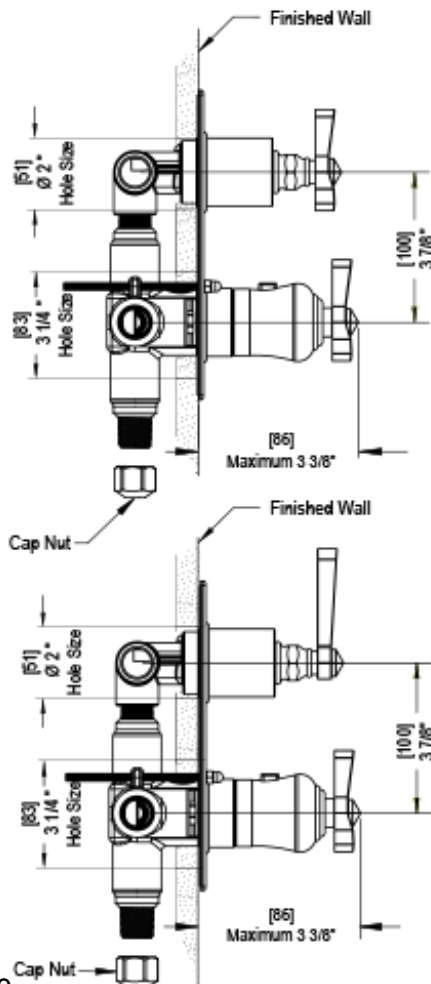

21HXCCHABM Specifications

TEMPERATURE CONTROL VALVE WITH STOPS & TWO WAY DIVERTER WITH SHUT-OFF TRIM ONLY

INTEGRAL SUPPLY WITH 1/2" NPT X 1/2" NPSM X 3" NIPPLE

8" SHOWER HEAD WITH WALL MOUNT 12" SHOWER ARM & FLANGE