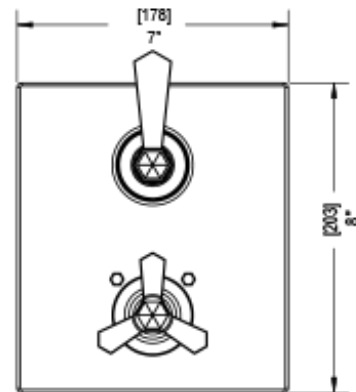

21HXCCHABM Specifications

TEMPERATURE CONTROL VALVE WITH STOPS & TWO WAY DIVERTER WITH SHUT-OFF TRIM ONLY

INTEGRAL SUPPLY WITH 1/2" NPT X 1/2" NPSM X 3" NIPPLE

8" SHOWER HEAD WITH WALL MOUNT 12" SHOWER ARM & FLANGE