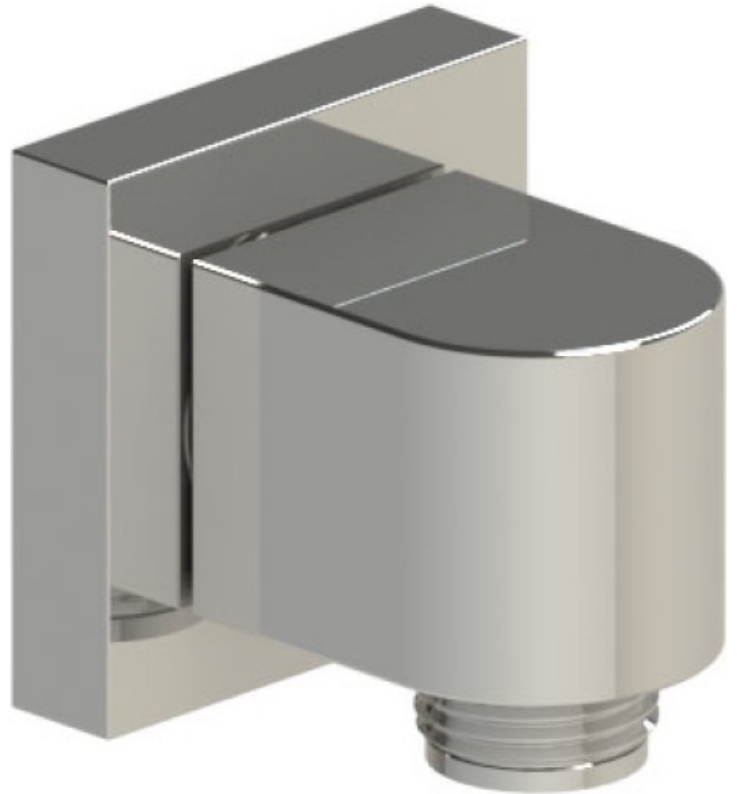

21HXCCHABM Specifications

TEMPERATURE CONTROL VALVE WITH STOPS & TWO WAY DIVERTER WITH SHUT-OFF TRIM ONLY

INTEGRAL SUPPLY WITH 1/2" NPT X 1/2" NPSM X 3" NIPPLE

8" SHOWER HEAD WITH WALL MOUNT 12" SHOWER ARM & FLANGE