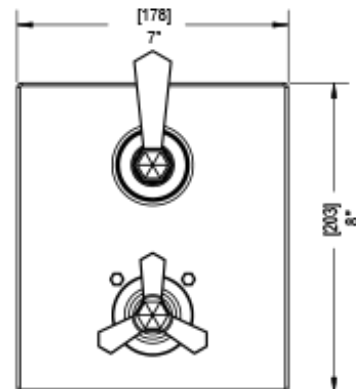

# 21HXLCHABM Specifications

TEMPERATURE CONTROL VALVE WITH STOPS & TWO WAY DIVERTER WITH SHUT-OFF TRIM ONLY

INTEGRAL SUPPLY WITH 1/2" NPT X 1/2" NPSM X 3" NIPPLE

8" SHOWER HEAD WITH WALL MOUNT 12" SHOWER ARM & FLANGE