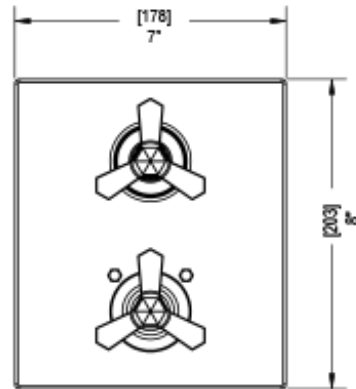

# 21HXLCHABM Specifications

TEMPERATURE CONTROL VALVE WITH STOPS & TWO WAY DIVERTER WITH SHUT-OFF TRIM ONLY

INTEGRAL SUPPLY WITH 1/2" NPT X 1/2" NPSM X 3" NIPPLE

8" SHOWER HEAD WITH WALL MOUNT 12" SHOWER ARM & FLANGE