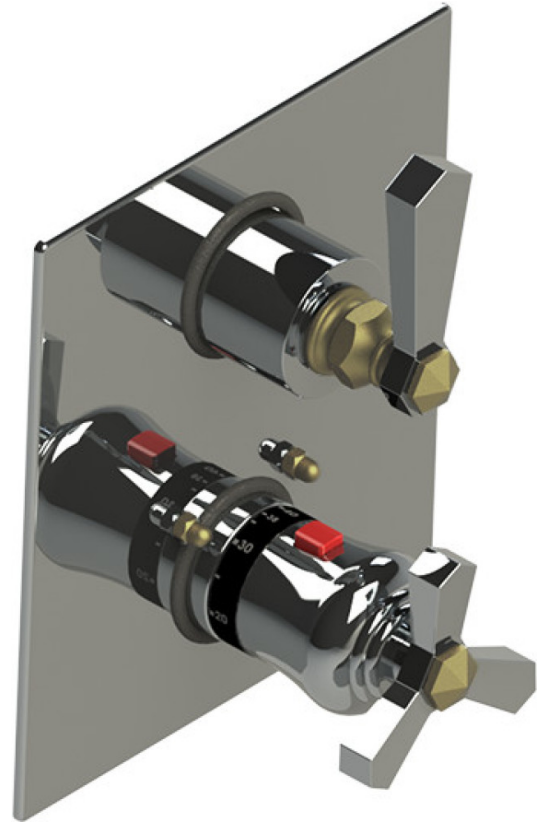

# 21HXLCHABM Specifications

TEMPERATURE CONTROL VALVE WITH STOPS & TWO WAY DIVERTER WITH SHUT-OFF TRIM ONLY

INTEGRAL SUPPLY WITH 1/2" NPT X 1/2" NPSM X 3" NIPPLE

8" SHOWER HEAD WITH WALL MOUNT 12" SHOWER ARM & FLANGE