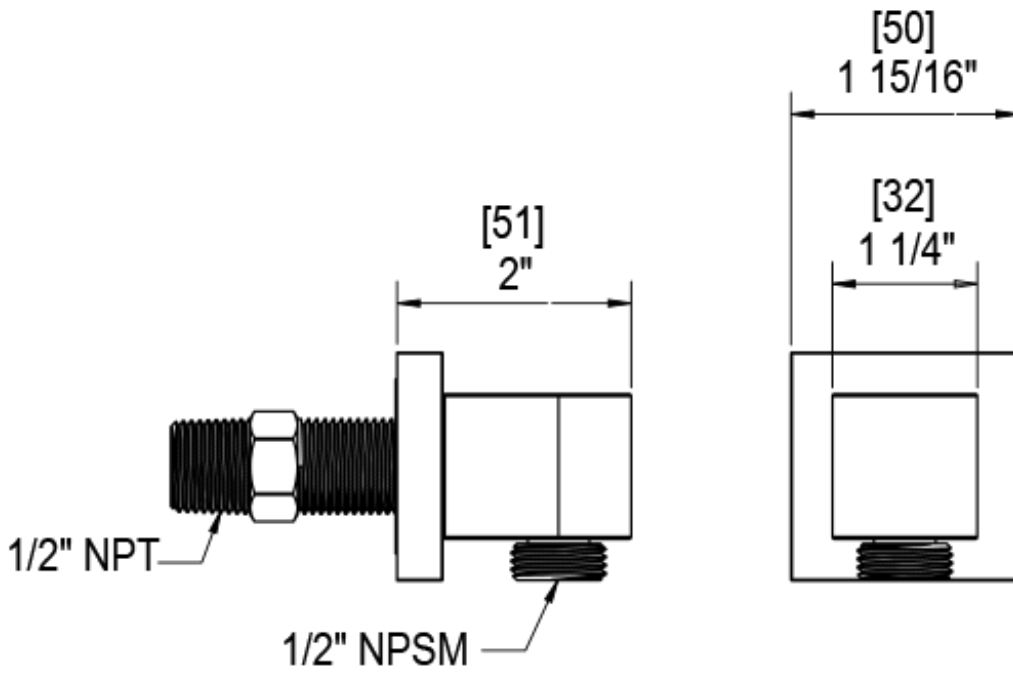

# 21HXLCHABM Specifications

TEMPERATURE CONTROL VALVE WITH STOPS & TWO WAY DIVERTER WITH SHUT-OFF TRIM ONLY

INTEGRAL SUPPLY WITH 1/2" NPT X 1/2" NPSM X 3" NIPPLE

8" SHOWER HEAD WITH WALL MOUNT 12" SHOWER ARM & FLANGE