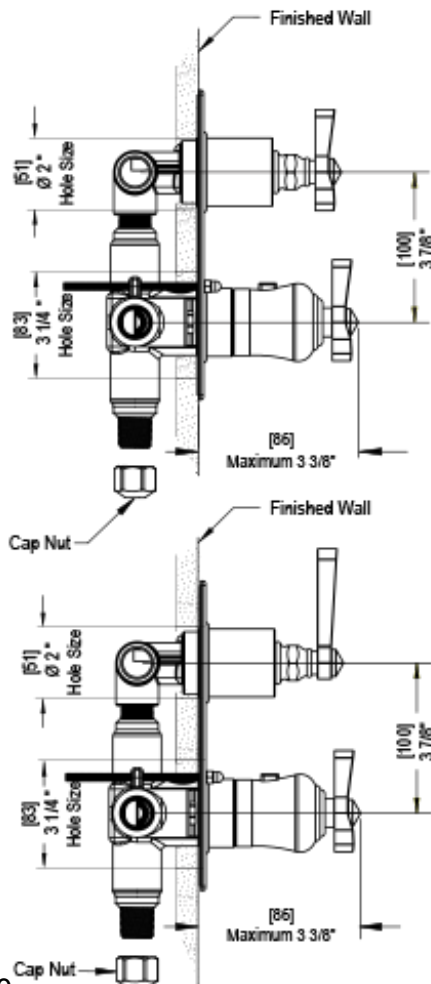

# 21HXLCHABM Specifications

TEMPERATURE CONTROL VALVE WITH STOPS & TWO WAY DIVERTER WITH SHUT-OFF TRIM ONLY

INTEGRAL SUPPLY WITH 1/2" NPT X 1/2" NPSM X 3" NIPPLE

8" SHOWER HEAD WITH WALL MOUNT 12" SHOWER ARM & FLANGE