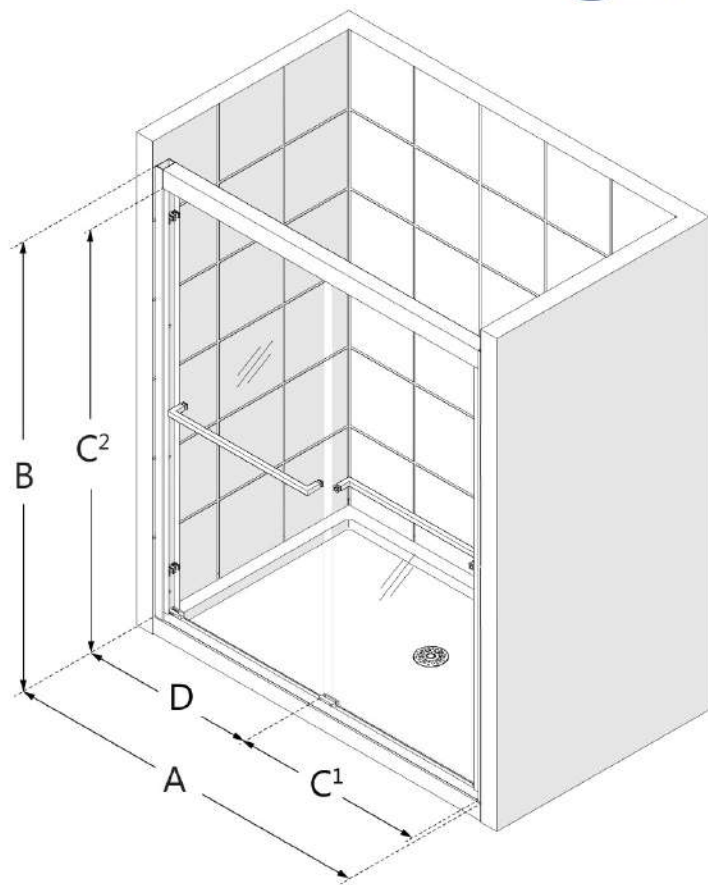

## DreamLine Duet Plus 44-48 in. W x 72 in. H Semi-Frameless Sliding Shower Door

**SHDR-1848720  
DUET PLUS**

### CONFIGURATION DIMENSIONS:

**A: MODEL WIDTH**  
44 - 48 in.

**B: MODEL HEIGHT**  
72 in.

**C1: ACCESS WIDTH**  
16 9/16 - 20 9/16 in.

**C2: ACCESS HEIGHT**  
69 7/8 in.

**D: DOOR WIDTH**  
23 3/4 in.

**CUSTOMIZATION**  
No

**MATCHING SHOWER BASE**  
Any 48 in. Single Threshold DreamLine  
Shower Base

**BASE OPTIONS**  
White, Biscuit (-22), Black (-88)

**BASE DRAIN LOCATION**  
Center, Left, Right

**MINIMUM THRESHOLD REQUIRED**  
2 in.