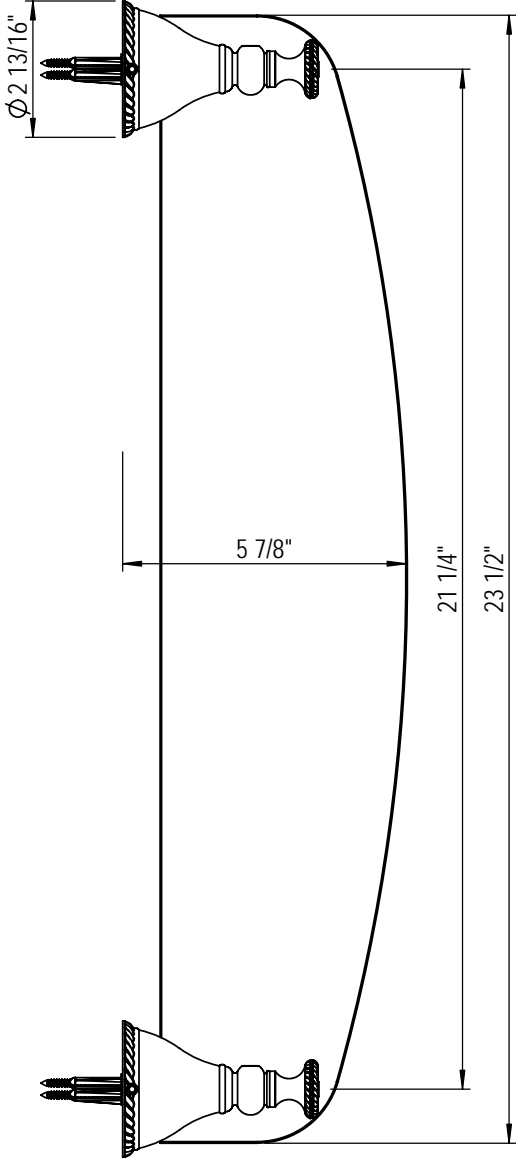

Glass Shelf 7NRBET0

TEL: 905-851-6781
FAX: 905-851-8031
TOLL FREE: 800-461-5901

the RUBINET FAUCET COMPANY

www.rubinet.com