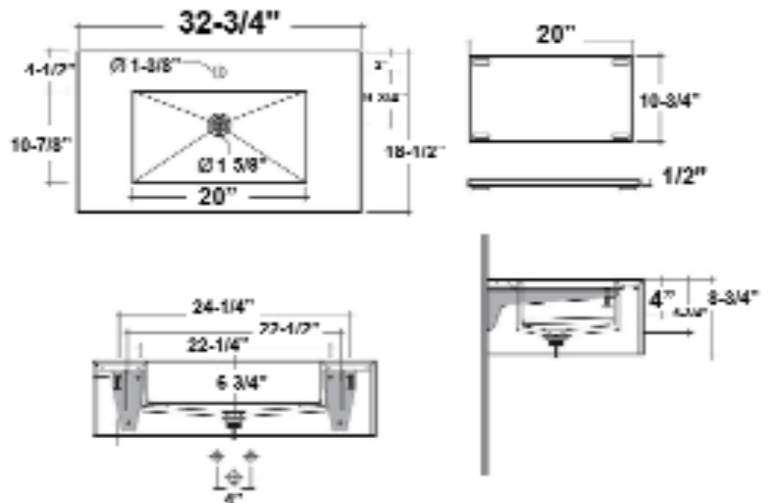

# PRECIOUS 32-3/4" WALL HUNG

Cat.No.

5-621

Faucet not included

W: 32-3/4"  
D: 18-1/2"  
H: 8-3/4"

PR-BRACKET

Drain included

## Interior Dimensions:

Basin Interior:	20" x 10-7/8"
Basin Depth:	6-3/4"
Back of basin to center of faucet:	2-1/4"
Back of basin to center of drain:	9-3/4"
Faucet hole diameter:	1-3/8"
Drain size:	1-5/8"

## Features:

- ▶ Porcelain construction
- ▶ Available for 1 hole (5-621)
- ▶ No overflow
- ▶ Porcelain insert completely conceals drain
- ▶ Drain provided
- ▶ PR-Bracket for precious wall hung sinks not included (set of 2) available at an extra cost

Dimensions of fixture are nominal and may vary within the range of tolerances established by ASME Standard A112.19.2.2018. Dimensions and specifications subject to change without notice.