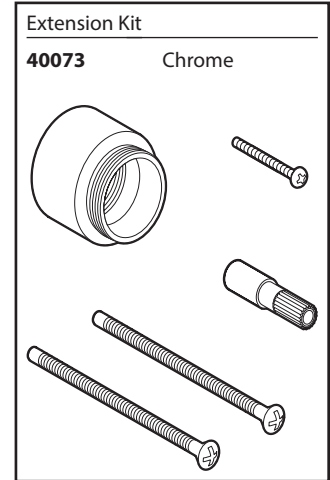

CFG

■ Order by Part Number

SLATE™			
Single-Handle Tub/Shower Cycling Trim			
SHOWER TRIM ONLY		TUB/SHOWER TRIM	
MODEL	FINISH	MODEL	FINISH
48002CGR	Chrome	48003CGR	Chrome