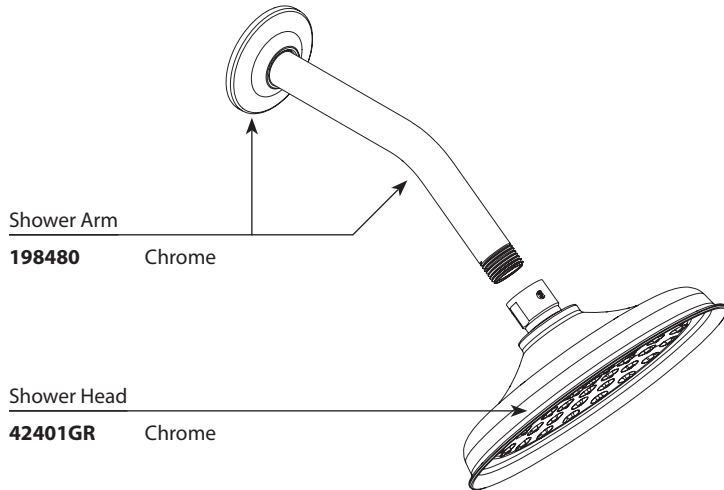

CFG

■ Order by Part Number

SLATE™			
Single-Handle Tub/Shower Cycling Trim			
SHOWER TRIM ONLY		TUB/SHOWER TRIM	
MODEL	FINISH	MODEL	FINISH
48002CGR	Chrome	48003CGR	Chrome