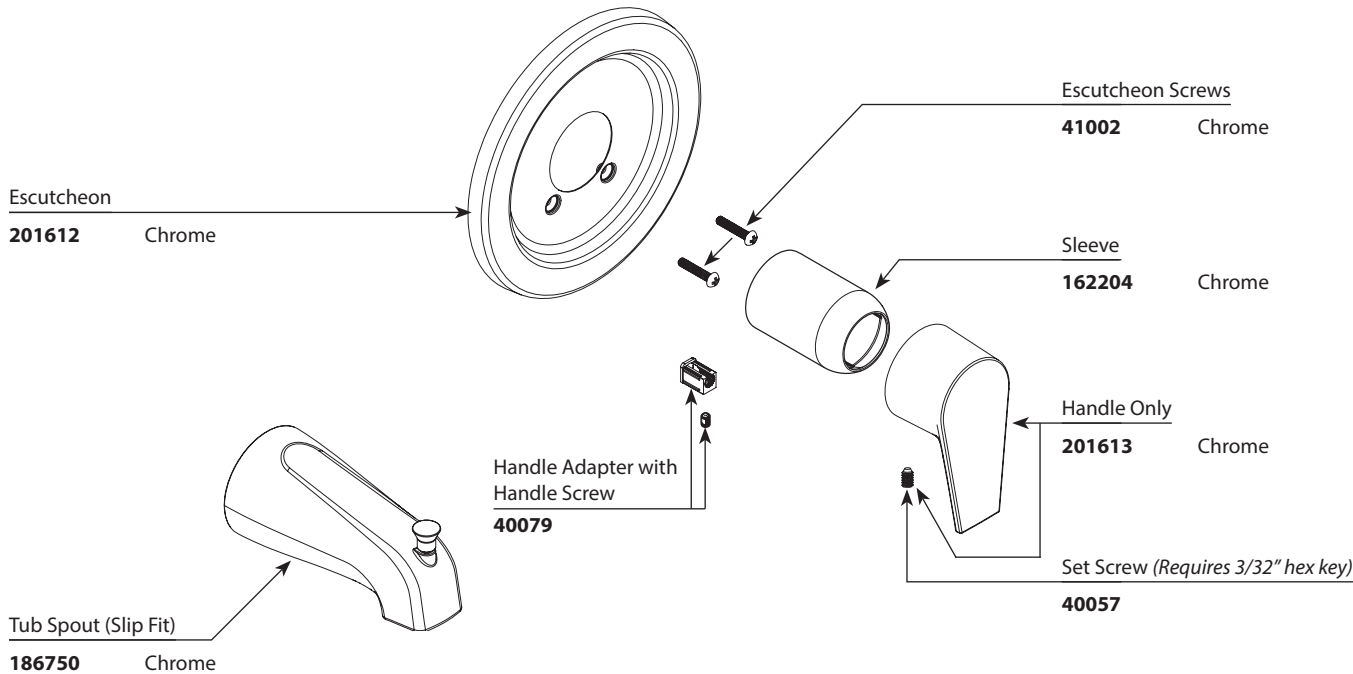

CFG

■ Order by Part Number

SLATE™			
Single-Handle Tub/Shower Cycling Trim			
SHOWER TRIM ONLY		TUB/SHOWER TRIM	
MODEL	FINISH	MODEL	FINISH
48002CGR	Chrome	48003CGR	Chrome