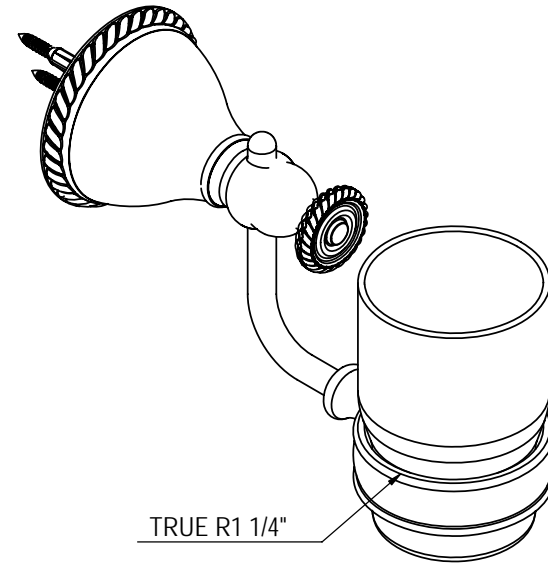

Glass Holder 7LRBET0

TEL: 905-851-6781
FAX: 905-851-8031
TOLL FREE: 800-461-5901

the RUBINET FAUCET COMPANY

www.rubinet.com