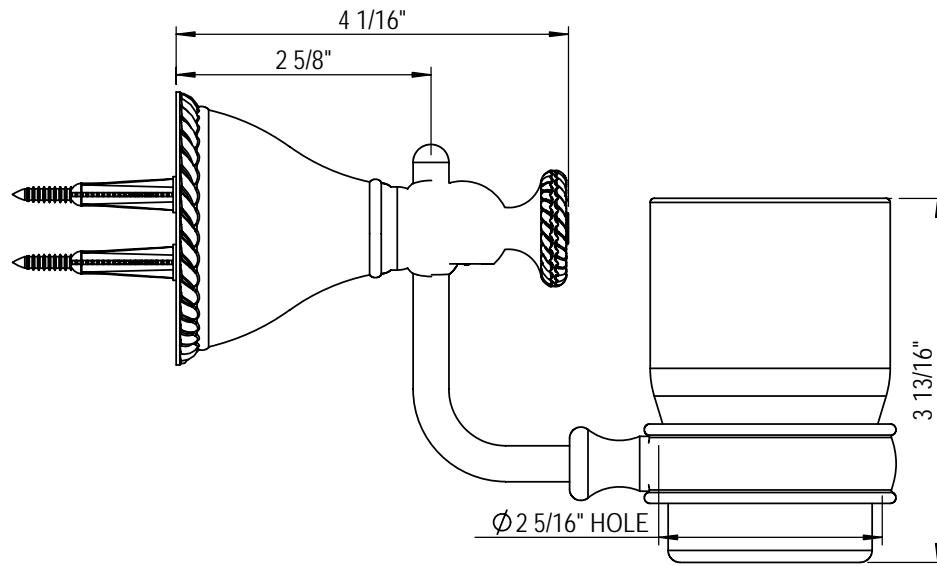

Glass Holder 7LRBET0

TEL: 905-851-6781
FAX: 905-851-8031
TOLL FREE: 800-461-5901

the RUBINET FAUCET COMPANY

www.rubinet.com