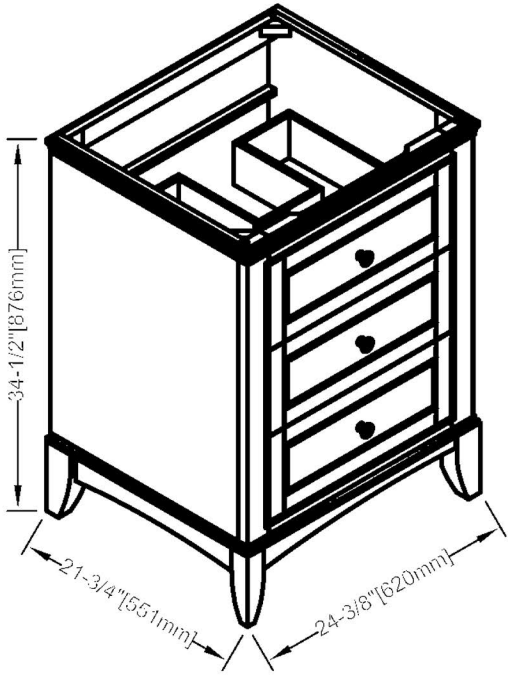

Smithfield II

1544-V24 24" Vanity

SPECIFICATION SHEET

Features

Materials: Poplar Solids / White Ash Straight Grain Veneers

Hinges: Fully concealed, Soft closing

Drawer: 2

Drawer Box: 1/2" solids, 4-sided English Dovetail

Drawer Glides: Soft closing, Undermount

Top Drawers: Removable dividers

Hardware: Brushed Nickel

Colors / Finish

1544 - Polar White