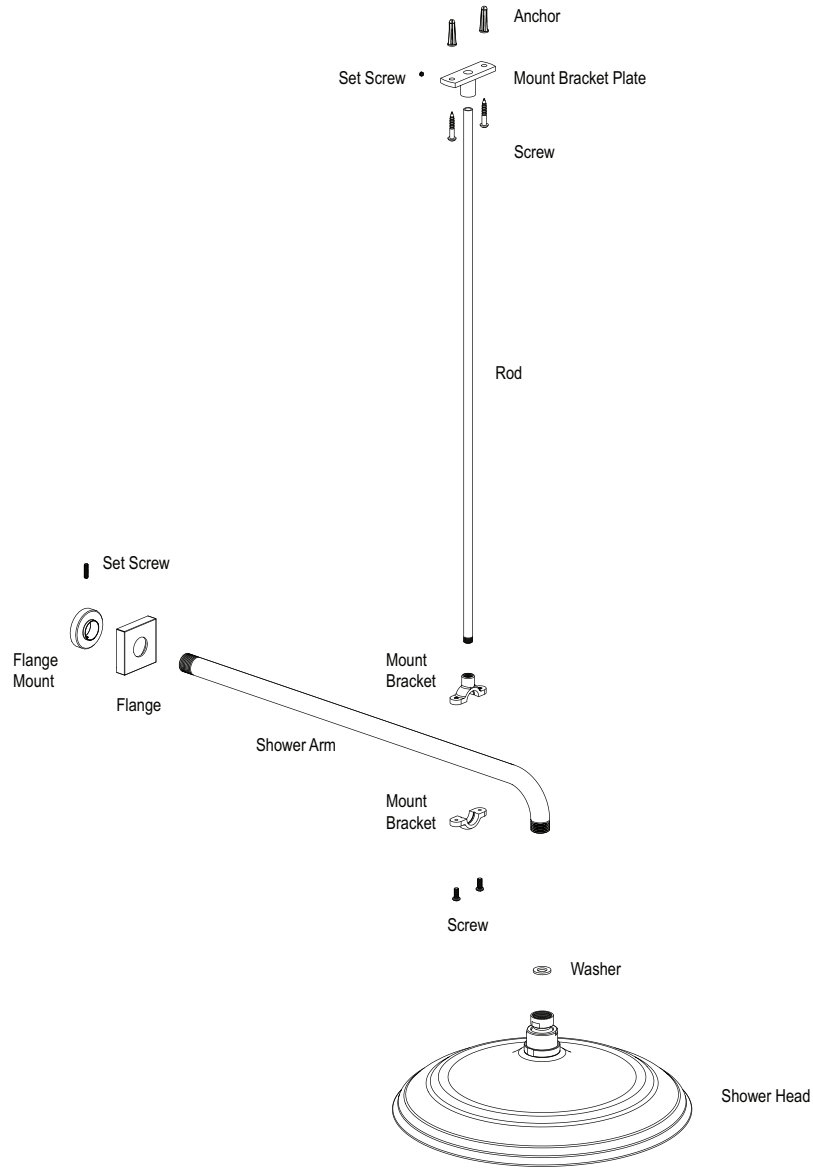

FEATURES:

- Brass construction with choice of 22 finishes
- 2.2 gpm

CONTACT US:

If you need assistance with installation, replacement parts or have any questions regarding your Rubinet product, please call a Customer Service representative at: 905-851-6781 toll free 1-800-461-5901 or visit www.rubinet.com

180522

THE **Rubinet** FAUCET COMPANY

ASSEMBLY INSTRUCTION

4F010

12" SHOWER HEAD WITH WALL MOUNT 20" SHOWER ARM & FLANGE
AND 24" ADJUSTABLE MOUNTING BRACKET

4F010

REMOVAL OF FIXTURE:

Always turn the water supply off before removing the existing fixture or disassembling a valve. Open all handles to relieve water pressure and to ensure that the water has been successfully turned off.