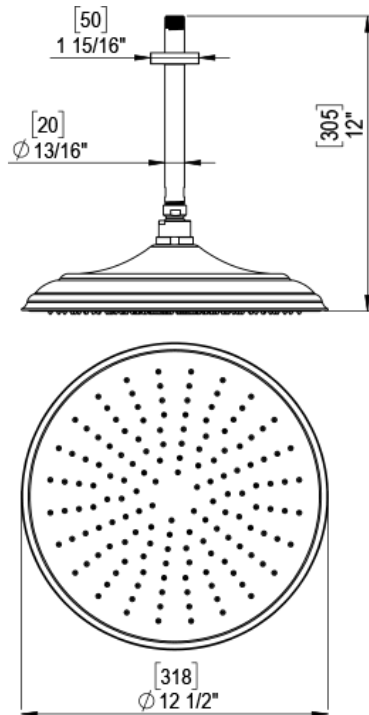

FEATURES:

- Brass construction with choice of 22 finishes
- 2.2 gpm

CONTACT US:

If you need assistance with installation, replacement parts or have any questions regarding your Rubinet product, please call a Customer Service representative at: 905-851-6781 toll free 1-800-461-5901 or visit www.rubinet.com

180523

THE **Rubinet** FAUCET COMPANY

ASSEMBLY INSTRUCTION

4F210

12" SHOWER HEAD WITH CEILING MOUNT SHOWER ARM & FLANGE

4F210

REMOVAL OF FIXTURE:

Always turn the water supply off before removing the existing fixture or disassembling a valve. Open all fixture handles to relieve water pressure and to ensure that the water has been successfully turned off.