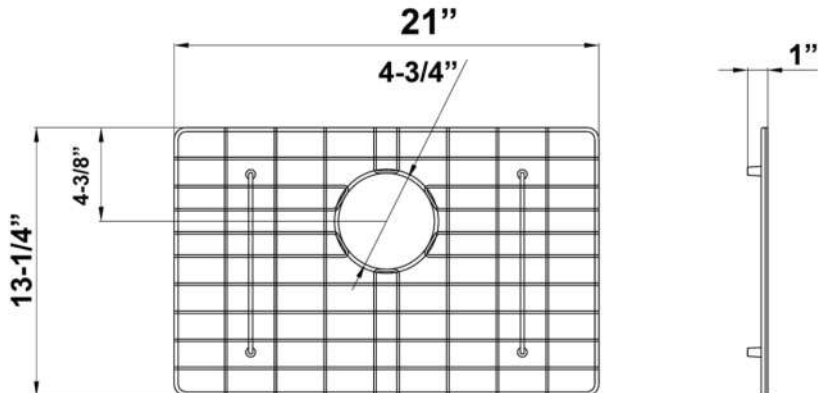

KS27 WIRE GRID

Cat. No.
KS27 WIRE

Features:

- ▶ Fits bottom of KS27 undermount sink
- ▶ Rubber Feet Covers Included

Finish:

SS Stainless Steel

W: 21"
D: 13- $\frac{1}{4}$ "
H: 1"

Drain Hole : 4- $\frac{3}{4}$ "

KS27 GRIDS

Dimensions and specifications subject to change without notice.

01/07/2021

P 847-244-1234 | www.barclayproducts.com