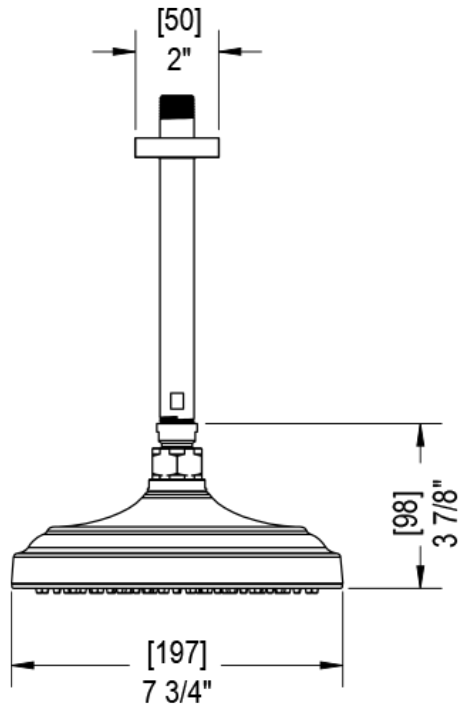

FEATURES:

- Brass construction with choice of 22 finishes
- 2.2 gpm

CONTACT US:

If you need assistance with installation, replacement parts or have any questions regarding your Rubinet product, please call a Customer Service representative at: 905-851-6781 toll free 1-800-461-5901 or visit www.rubinet.com

180522

THE **Rubinet** FAUCET COMPANY

ASSEMBLY INSTRUCTION

4F224

8" SHOWER HEAD WITH CEILING MOUNT SHOWER ARM & FLANGE

4F224

REMOVAL OF FIXTURE:

Always turn the water supply off before removing the existing fixture or disassembling a valve. Open all fixture handles to relieve water pressure and to ensure that the water has been successfully turned off.