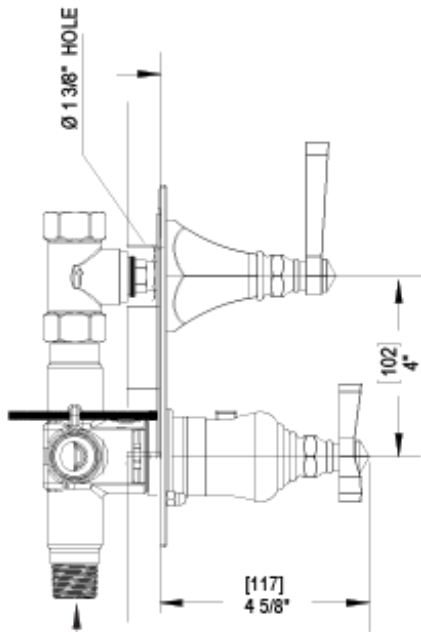

TEMPERATURE CONTROL VALVE WITH STOPS & VOLUME CONTROL TRIM ONLY

1/2" NPT (4QR000)
3/4" NPT (4PR000)
ALL PORTS