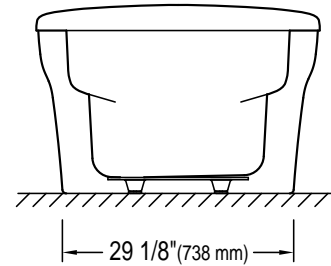

Produits Neptune

REVELATION 3666F

Bathtub

Right view

*All dimensions are approximate and subject to change without notice.
Please refer to the installation guide before beginning the installation

6835 PICARD STREET
SAINT-HYACINTHE, QUEBEC J2S 1H3
CANADA