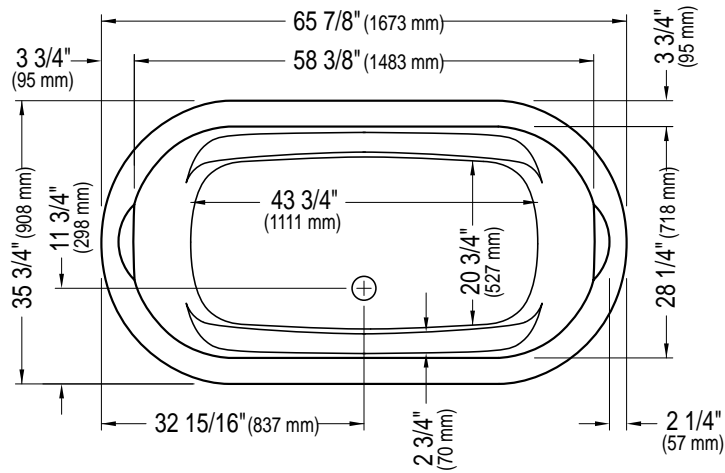

Produits Neptune

REVELATION 3666F

Bathtub

Right view

*All dimensions are approximate and subject to change without notice.
Please refer to the installation guide before beginning the installation

6835 PICARD STREET
SAINT-HYACINTHE, QUEBEC J2S 1H3
CANADA