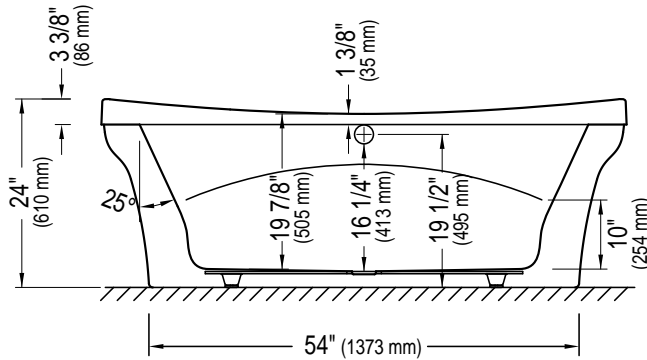

Produits Neptune

REVELATION 3666F

Bathtub

Right view

*All dimensions are approximate and subject to change without notice.
Please refer to the installation guide before beginning the installation

6835 PICARD STREET
SAINT-HYACINTHE, QUEBEC J2S 1H3
CANADA