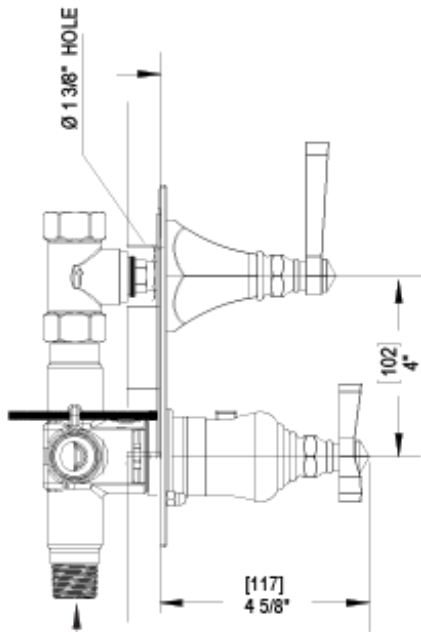

TEMPERATURE CONTROL VALVE WITH STOPS & VOLUME CONTROL TRIM ONLY

1/2" NPT (4QR000)  
 3/4" NPT (4PR000)  
 ALL PORTS