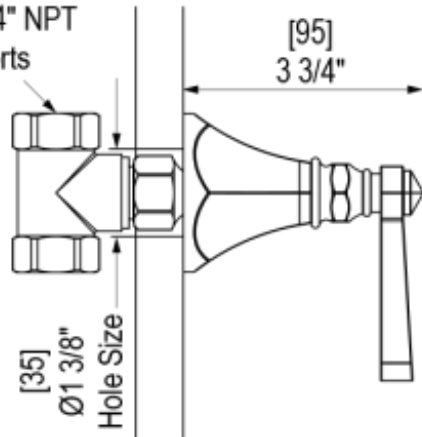

VOLUME CONTROL VALVE TRIM ONLY

4KR100-1/2" NPT
4KR300-3/4" NPT
both ports

4KR100-1/2" NPT
4KR300-3/4" NPT
both ports