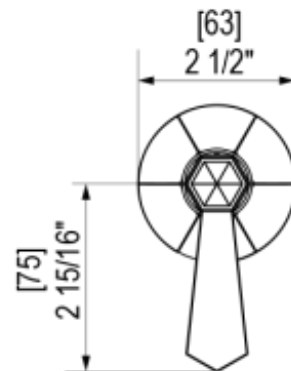

VOLUME CONTROL VALVE TRIM ONLY

4KR100-1/2" NPT
4KR300-3/4" NPT
both ports

4KR100-1/2" NPT
4KR300-3/4" NPT
both ports