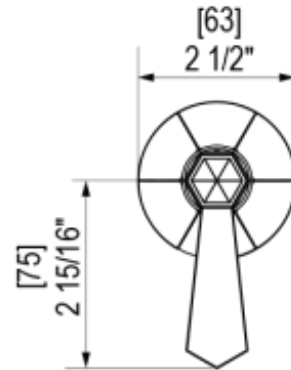

VOLUME CONTROL VALVE TRIM ONLY

4KR100-1/2" NPT
4KR300-3/4" NPT
both ports

4KR100-1/2" NPT
4KR300-3/4" NPT
both ports