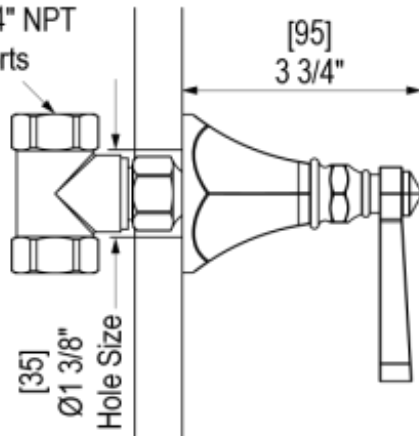

VOLUME CONTROL VALVE TRIM ONLY

4KR100-1/2" NPT
4KR300-3/4" NPT
both ports

4KR100-1/2" NPT
4KR300-3/4" NPT
both ports