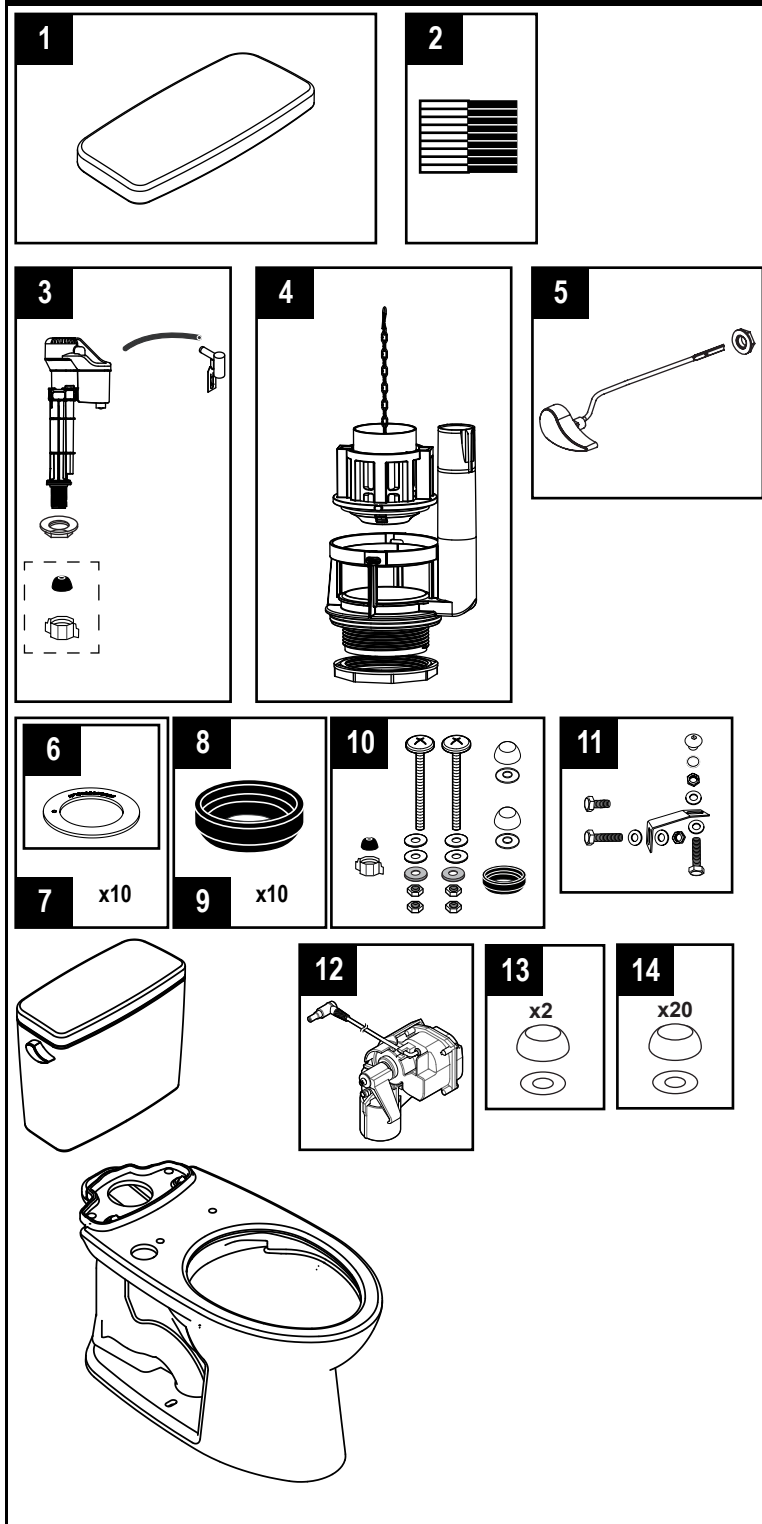

Drake® 1.28 Gpf Toilet, Elongated TORNADO FLUSH®

(including CEFIONTECT®), Right Hand Trip Lever

Item	Part	Description
1	TCU776CR#01	Tank Lid w/ Velcro Tape - Cotton
	TCU776CR#03	Tank Lid w/ Velcro Tape - Bone
	TCU776CR#11	Tank Lid w/ Velcro Tape - Colonial White
	TCU776CR#12	Tank Lid w/ Velcro Tape - Sedona Beige
	TCU776CR#51	Tank Lid w/ Velcro Tape - Ebony
2	THU107	Velcro Tape
3	TSU708	Fill Valve Assembly
4	THU825-A	Flush Valve Assembly, 1.28 GPF
	THU826-A	Flush Valve Assembly, 1.28 GPF (Insulated Tank)
5	THU808#CP-A	Trip Lever Handle - Chrome Plated
	THU808#PN-A	Trip Lever Handle - Polished Nickel
	THU808#BN-A	Trip Lever Handle - Brushed Nickel
	THU808#PB-A	Trip Lever Handle - Polished Brass
	THU808#RB-A	Trip Lever Handle - Oil Rubbed Bronze
	THU808#01-A	Trip Lever Handle - Cotton
	THU808#03-A	Trip Lever Handle - Bone
	THU808#11-A	Trip Lever Handle - Colonial White
	THU808#12-A	Trip Lever Handle - Sedona Beige
	THU808#51-A	Trip Lever Handle - Ebony
	THU820#01-A	Trip Lever Right Handle - Cotton
	THU820#CP-A	Trip Lever Right Handle - Chrome Plated
	THU820#PN-A	Trip Lever Right Handle - Polished Nickel
	THU820#BN-A	Trip Lever Right Handle - Brushed Nickel
	THU820#PB-A	Trip Lever Right Handle - Polished Brass
6	THU407	Flush Valve Seal Gasket - 1pc
7	THU370	Flush Valve Seal Gasket - 10pc
8	9BU024E	Tank to Bowl Gasket - 1pc
9	THU131	Tank to Bowl Gasket - 10pc
10	THU828#01-A	Tank to Bowl Mounting Hardware - Cotton
	THU828#03-A	Tank to Bowl Mounting Hardware - Bone
	THU828#11-A	Tank to Bowl Mounting Hardware - Colonial White
	THU828#12-A	Tank to Bowl Mounting Hardware - Sedona Beige
	THU828#51-A	Tank to Bowl Mounting Hardware - Ebony
11	THU089	Bolt Down Set
12	THU767	Autoflush Unit
13	THU044S#XX	Bolt Cap Set - (1 Toilet)
14	THU098#XX	Bolt Cap Set - (10 Toilets)