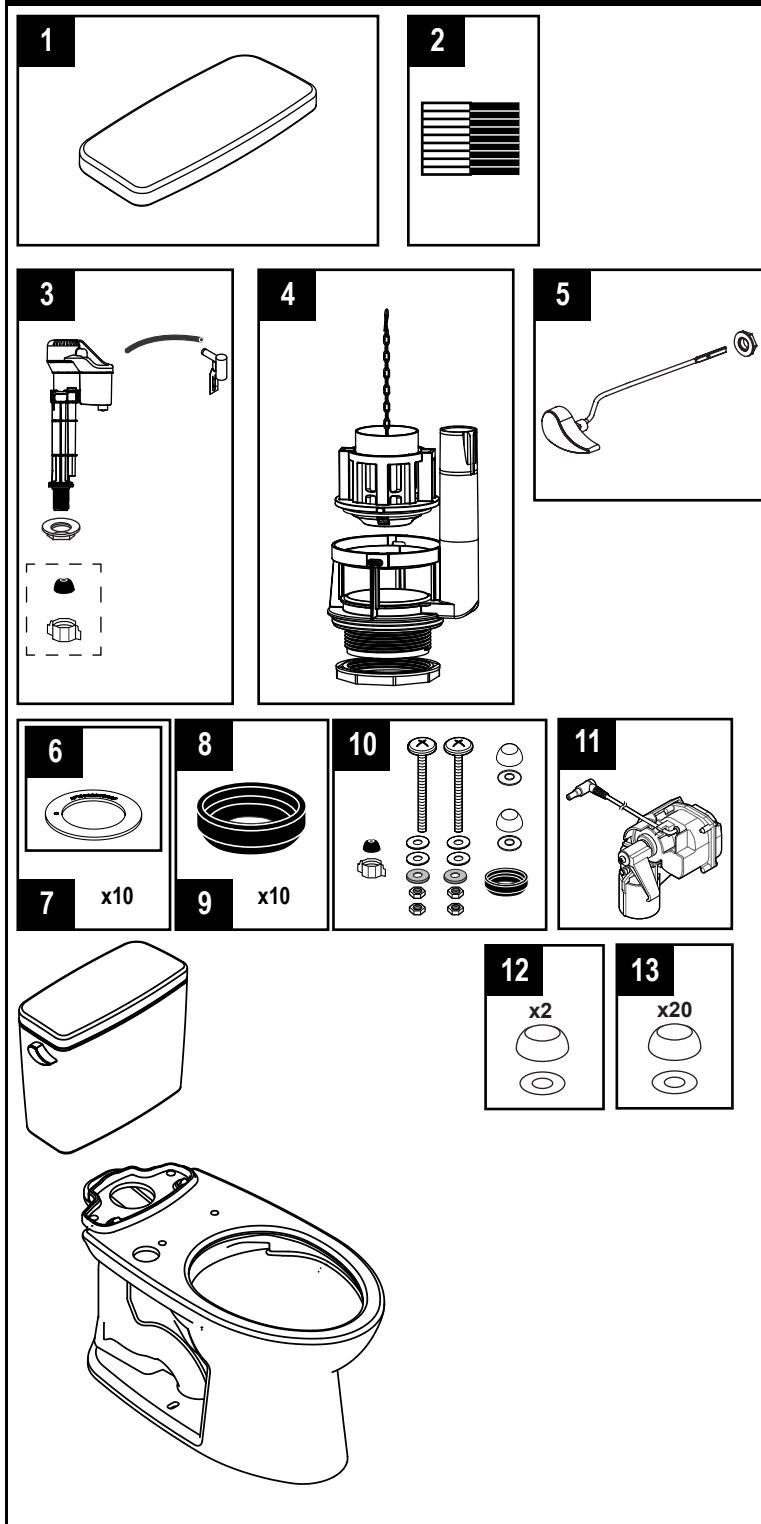

**Drake®
1.6 Gpf Toilet, Elongated
TORNADO FLUSH®,
(including CEFIONTECT®)**

Item	Part	Description
1	TCU776CR#01	Tank Lid w/ Velcro Tape - Cotton
	TCU776CR#03	Tank Lid w/ Velcro Tape - Bone
	TCU776CR#11	Tank Lid w/ Velcro Tape - Colonial White
	TCU776CR#12	Tank Lid w/ Velcro Tape - Sedona Beige
	TCU776CR#51	Tank Lid w/ Velcro Tape - Ebony
2	THU107	Velcro Tape
3	TSU708	Fill Valve Assembly
4	THU826-A	Flush Valve Assembly, 1.6 GPF
5	THU808#CP-A	Trip Lever Handle - Chrome Plated
	THU808#PN-A	Trip Lever Handle - Polished Nickel
	THU808#BN-A	Trip Lever Handle - Brushed Nickel
	THU808#PB-A	Trip Lever Handle - Polished Brass
	THU808#RB-A	Trip Lever Handle - Oil Rubbed Bronze
	THU808#01-A	Trip Lever Handle - Cotton
	THU808#03-A	Trip Lever Handle - Bone
	THU808#11-A	Trip Lever Handle - Colonial White
	THU808#12-A	Trip Lever Handle - Sedona Beige
	THU808#51-A	Trip Lever Handle - Ebony
6	THU407	Flush Valve Seal Gasket - 1pc
7	THU370	Flush Valve Seal Gasket - 10pc
8	9BU024E	Tank to Bowl Gasket - 1pc
9	THU131	Tank to Bowl Gasket - 10pc
10	THU828#01-A	Tank to Bowl Mounting Hardware - Cotton
	THU828#03-A	Tank to Bowl Mounting Hardware - Bone
	THU828#11-A	Tank to Bowl Mounting Hardware - Colonial White
	THU828#12-A	Tank to Bowl Mounting Hardware - Sedona Beige
	THU828#51-A	Tank to Bowl Mounting Hardware - Ebony
11	THU767	Autoflush Unit
12	THU044S#XX	Bolt Cap Set - (1 Toilet)
13	THU098#XX	Bolt Cap Set - (10 Toilets)

Note:

#XX denotes the following color code: #01, #03, #11, #12 & #51

Product Number Explanations

Two-Piece Toilet	Tank	Bowl
(CST) Gravity Type Toilet	(ST) Tank (776) Model	(C) Bowl
(MS) Toilet & Seat Combo	(S) 1.6 Gpf	(776) Model
(MW) Toilet & WASHLET® Combo	(A) AUTO FLUSH	(C) TORNADO FLUSH®
(SS) Seat (SW) WASHLET® (776) Model		FLUSH®
(C) TORNADO FLUSH®		(G) CEFIONTECT®
(S) 1.6 Gpf		(T40) WASHLET®+
(G) CEFIONTECT®		