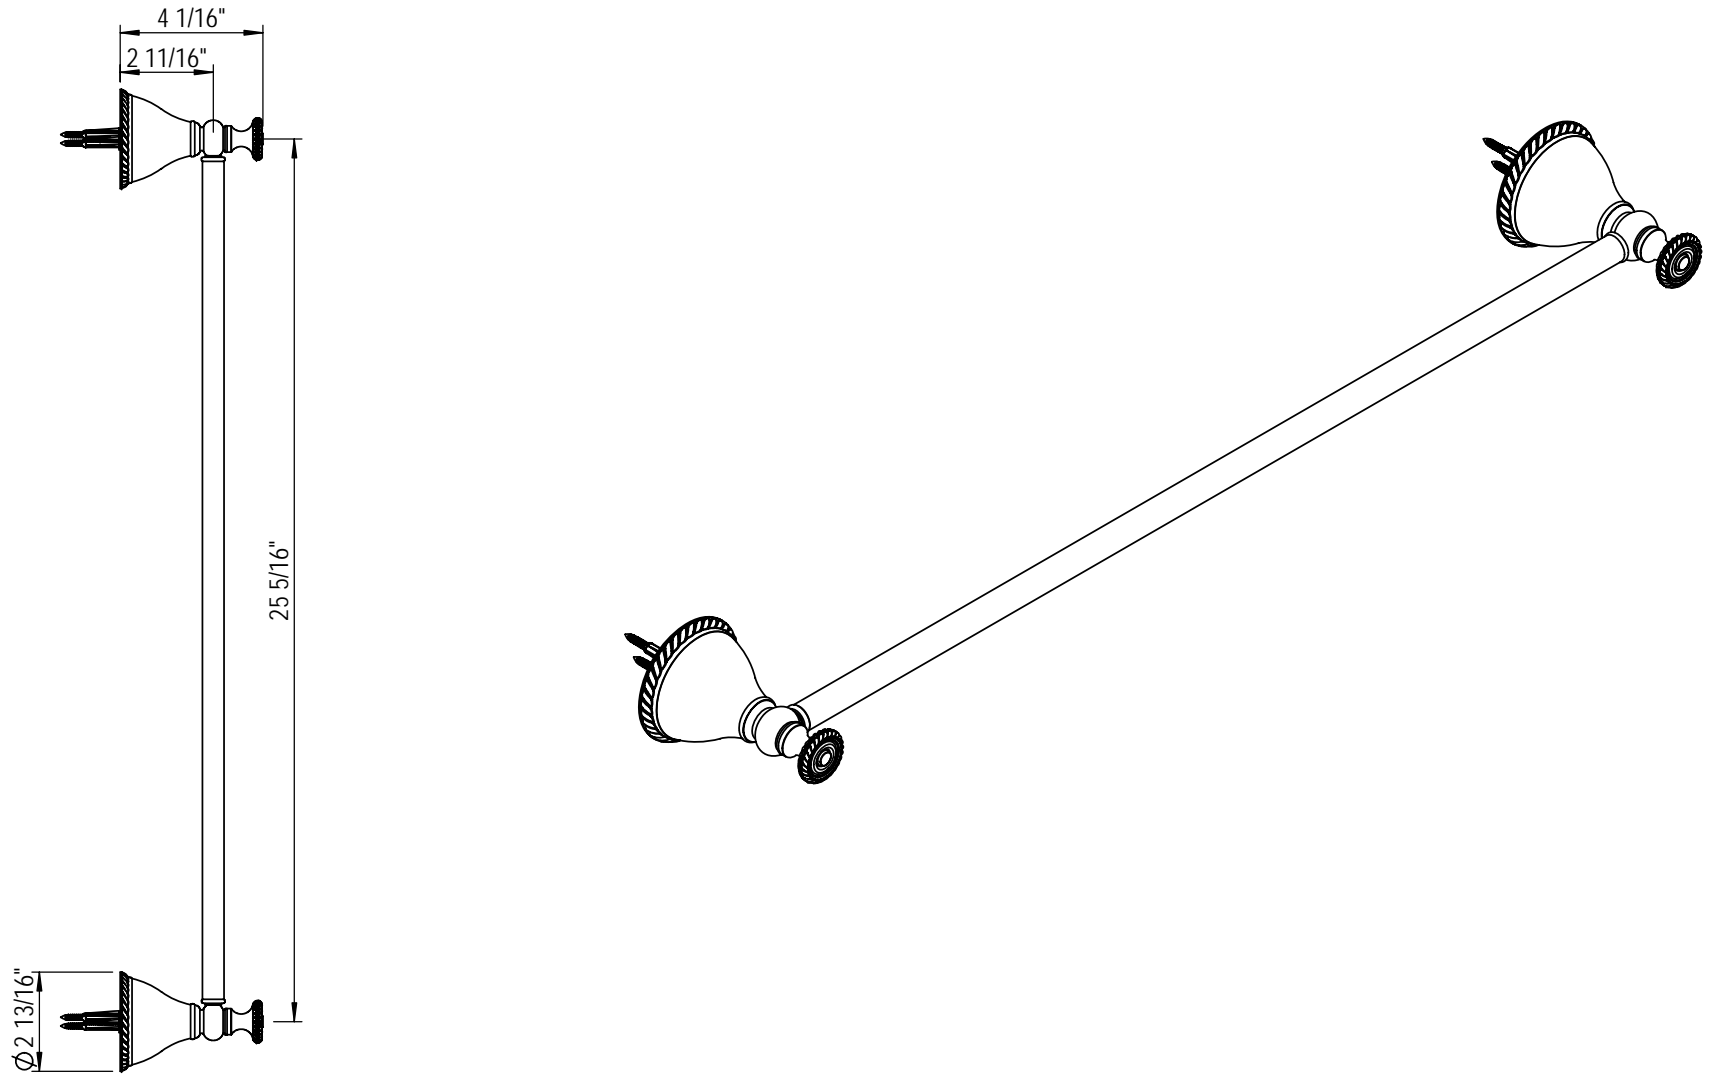

18" Towel Bar 7ARBET0

TEL: 905-851-6781
FAX: 905-851-8031
TOLL FREE: 800-461-5901

the RUBINET FAUCET COMPANY

www.rubinet.com

24" Towel Bar 7BRBET0

TEL: 905-851-6781
FAX: 905-851-8031
TOLL FREE: 800-461-5901

the RUBINET FAUCET COMPANY

www.rubinet.com

30" Towel Bar 7CRBET0

TEL: 905-851-6781
FAX: 905-851-8031
TOLL FREE: 800-461-5901

the RUBINET FAUCET COMPANY

www.rubinet.com