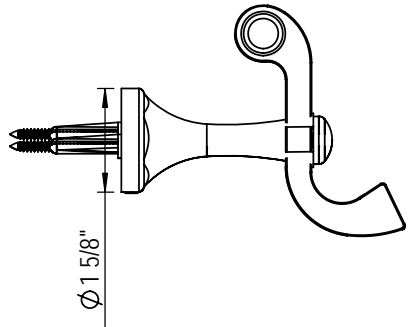

# 18" Dual Towel Bar 7QRBRV0

TEL: 905-851-6781  
FAX: 905-851-8031  
TOLL FREE: 800-461-5901

the RUBINET FAUCET COMPANY

[www.rubinet.com](http://www.rubinet.com)

# 24" Dual Towel Bar 7RRBRV0