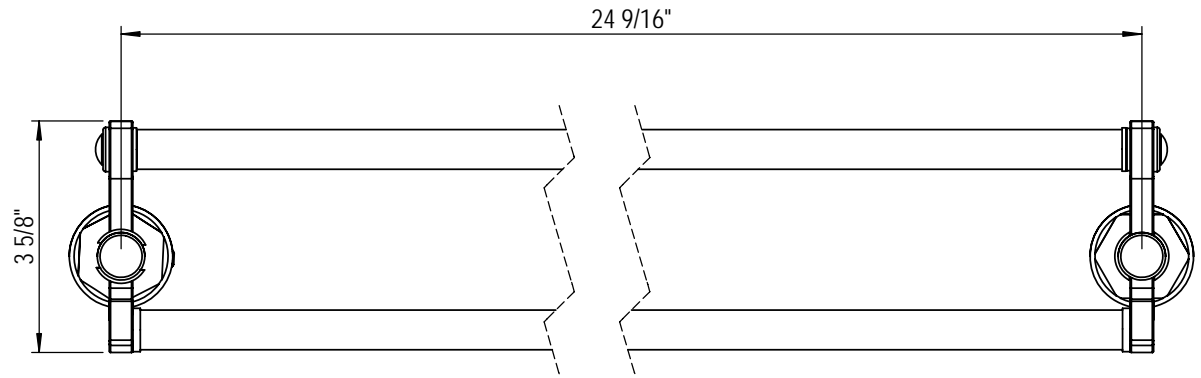

# 18" Dual Towel Bar 7QRBRV0

TEL: 905-851-6781  
FAX: 905-851-8031  
TOLL FREE: 800-461-5901

the RUBINET FAUCET COMPANY

[www.rubinet.com](http://www.rubinet.com)

# 24" Dual Towel Bar 7RRBRV0

# 30" Dual Towel Bar 7SRBRV0

TEL: 905-851-6781  
FAX: 905-851-8031  
TOLL FREE: 800-461-5901

the RUBINET FAUCET COMPANY

[www.rubinet.com](http://www.rubinet.com)