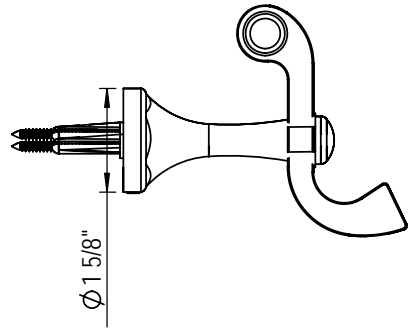

# 18" Dual Towel Bar 7QRBRV0

TEL: 905-851-6781  
FAX: 905-851-8031  
TOLL FREE: 800-461-5901

the RUBINET FAUCET COMPANY

[www.rubinet.com](http://www.rubinet.com)

# 24" Dual Towel Bar 7RRBRV0