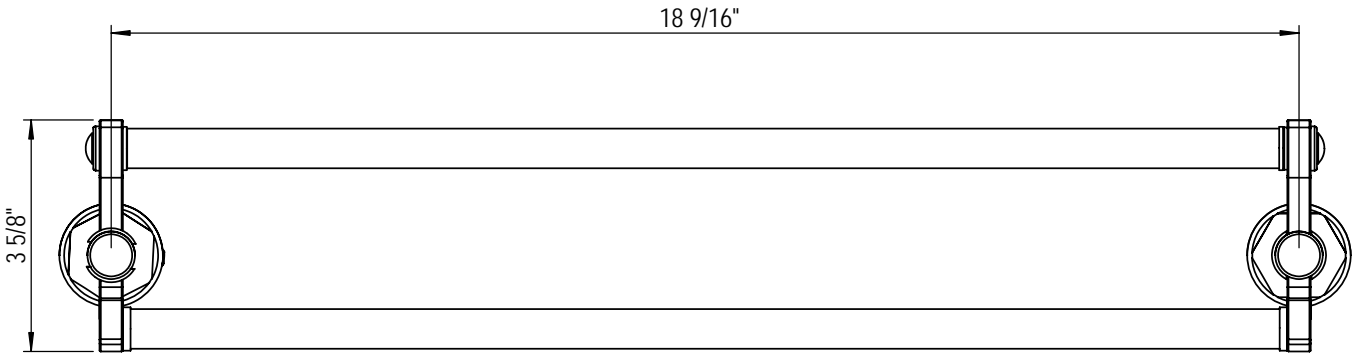

# 18" Dual Towel Bar 7QRBRV0

TEL: 905-851-6781  
FAX: 905-851-8031  
TOLL FREE: 800-461-5901

the RUBINET FAUCET COMPANY

[www.rubinet.com](http://www.rubinet.com)

# 24" Dual Towel Bar 7RRBRV0

# 30" Dual Towel Bar 7SRBRV0

TEL: 905-851-6781  
FAX: 905-851-8031  
TOLL FREE: 800-461-5901

the RUBINET FAUCET COMPANY

[www.rubinet.com](http://www.rubinet.com)