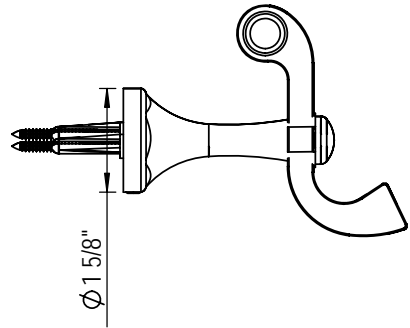

30" Dual Towel Bar 7SRBRV0

TEL: 905-851-6781
FAX: 905-851-8031
TOLL FREE: 800-461-5901

the RUBINET FAUCET COMPANY

www.rubinet.com