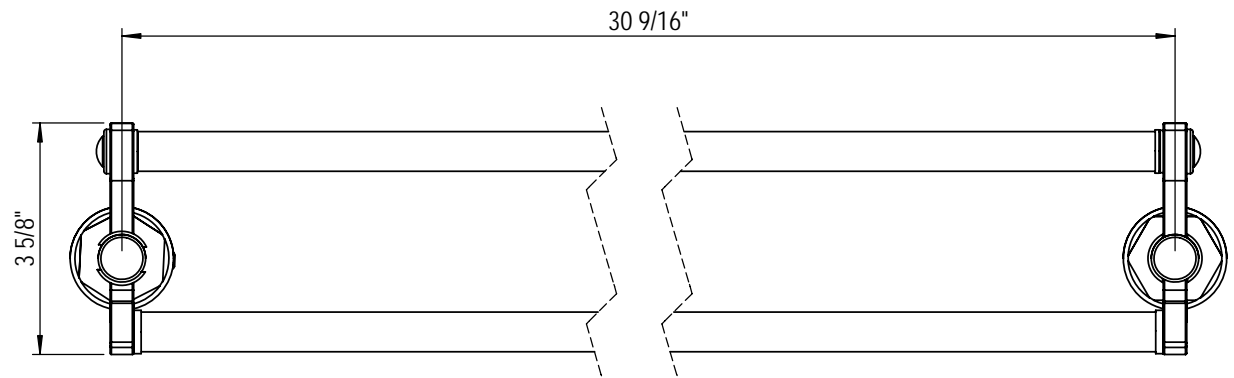

# 18" Dual Towel Bar 7QRBRV0

TEL: 905-851-6781  
FAX: 905-851-8031  
TOLL FREE: 800-461-5901

the RUBINET FAUCET COMPANY

[www.rubinet.com](http://www.rubinet.com)

# 24" Dual Towel Bar 7RRBRV0

# 30" Dual Towel Bar 7SRBRV0

TEL: 905-851-6781  
FAX: 905-851-8031  
TOLL FREE: 800-461-5901

the RUBINET FAUCET COMPANY

[www.rubinet.com](http://www.rubinet.com)