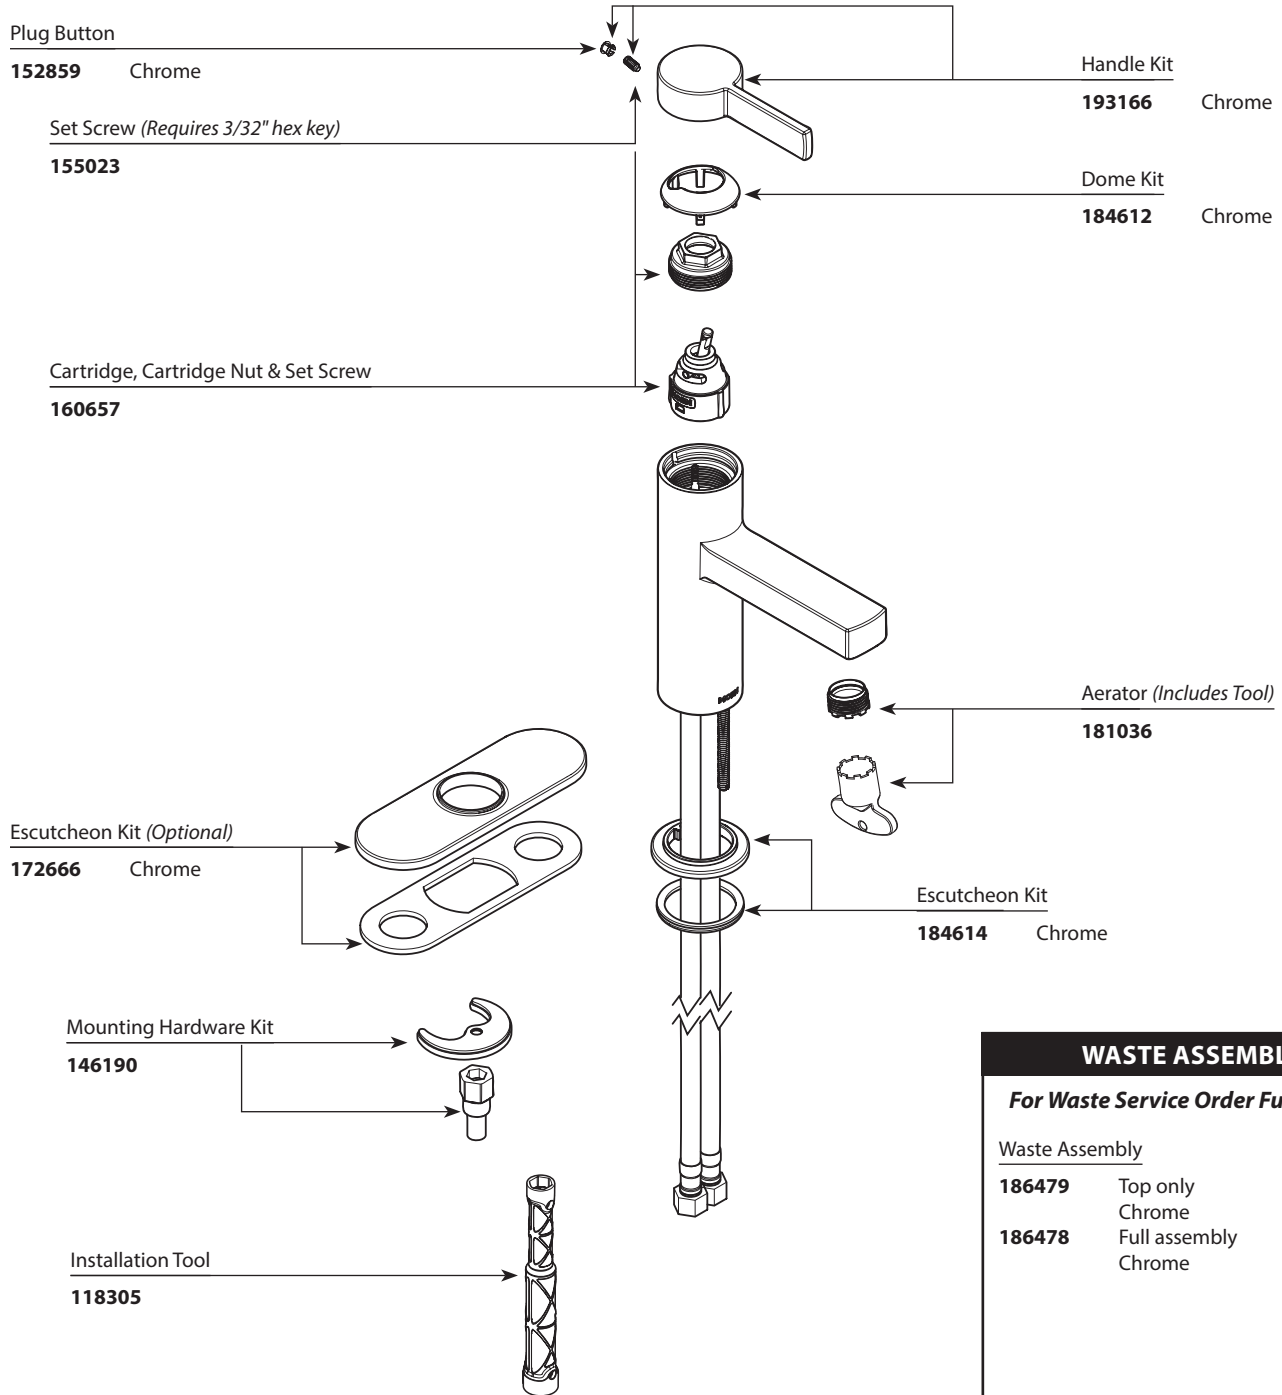

■ Order by Part Number

BERIC™ Single-Handle Lavatory Faucet		
MODEL	HANDLE	FINISH
84774	Lever	Chrome

WASTE ASSEMBLIES	
For Waste Service Order Full Assembly	
Waste Assembly	
186479	Top only Chrome
186478	Full assembly Chrome