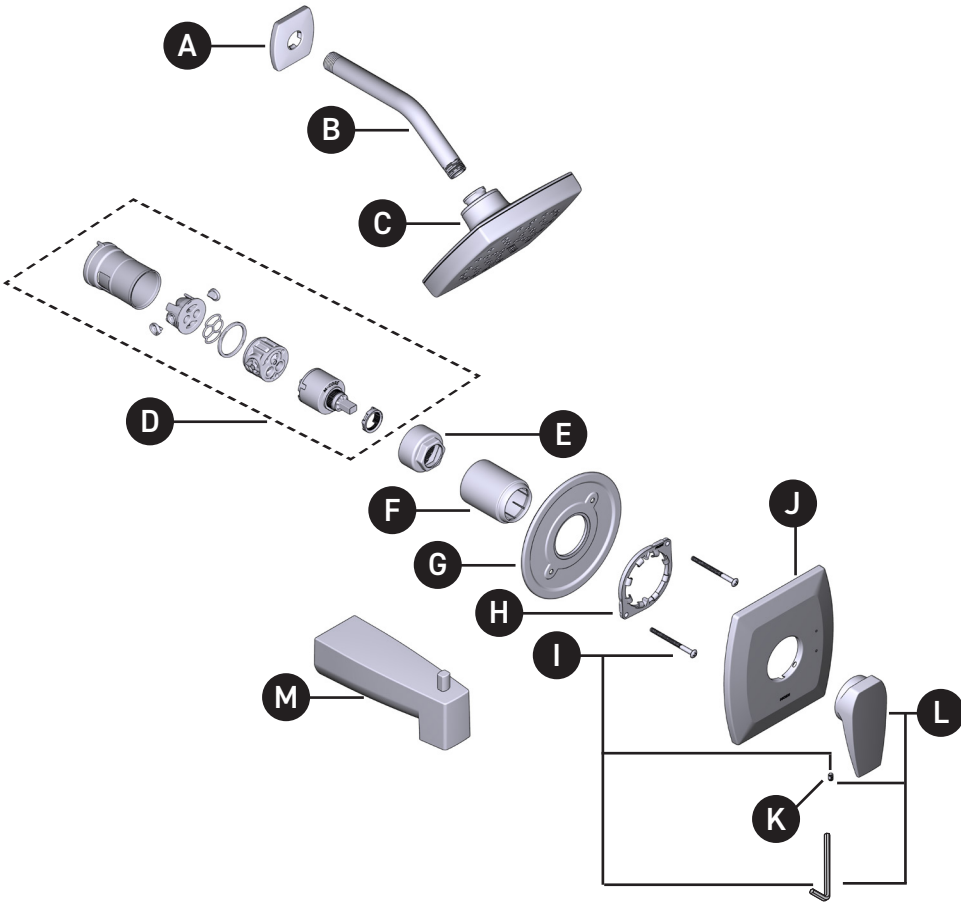

MOEN®

ORDER BY PART NUMBER

VALVE TRIM ONLY	SHOWER TRIM ONLY	TUB SHOWER TRIM	FINISH
UTS2911	UTS2912EP	UTS2913EP	Chrome
UTS2911BN	UTS2912EPBN	UTS2913EPBN	Brushed Nickel
UTS2911BG	UTS2912EPBG	UTS2913EPBG	Brushed Gold
UTS2911NL	UTS2912EPNL	UTS2913EPNL	Polished Nickel

EP=1.75 GPM HEAD

Illustrated Parts

FLARA™

Single-Handle M-CORE™ 2-Series Trim

ID	Kit Number	Kit Description	Finish
A	Shower Arm Flange	137488	Chrome
		137488BN	Brushed Nickel
		137488BG	Brushed Gold
		137488NL	Polished Nickel
B	Shower Arm	123815	Chrome
		123815BN	Brushed Nickel
		123815BG	Brushed Gold
		123815NL	Polished Nickel
C	Showerhead (1.75 GPM)	S6365EP	Chrome
		S6365EPBN	Brushed Nickel
		S6365EPBG	Brushed Gold
		S6365EPNL	Polished Nickel
D	Cartridge Assembly	1212	N/A
E	Cartridge Nut	200762	N/A
		200775	Chrome
		200775BN	Brushed Nickel
		200775BG	Brushed Gold
F	Sleeve	200775NL	Polished Nickel
		200775	Chrome
		200775BN	Brushed Nickel
		200775BG	Brushed Gold
G	Backing Plate	200766	N/A
H	Snap Ring	200772	N/A
I	Backing Plate Screws (2)	200764	N/A
J	Escutcheon Kit	206309	Chrome
		206309BN	Brushed Nickel
		206309BG	Brushed Gold
		206309NL	Polished Nickel
K	Set Screw (Requires 3/32" Hex Key)	40057	N/A
L	Handle Kit	200802	Chrome
		200802BN	Brushed Nickel
		200802BG	Brushed Gold
		200802NL	Polished Nickel
M	Tub Spout	S989	Chrome
		S989BN	Brushed Nickel
		S989BG	Brushed Gold
		S989NL	Polished Nickel

OPTIONAL: 1" Handle Extension Kit

MODEL	FINISH
200755	Chrome
200755BN	Brushed Nickel
200755BG	Brushed Gold
200755NL	Polished Nickel