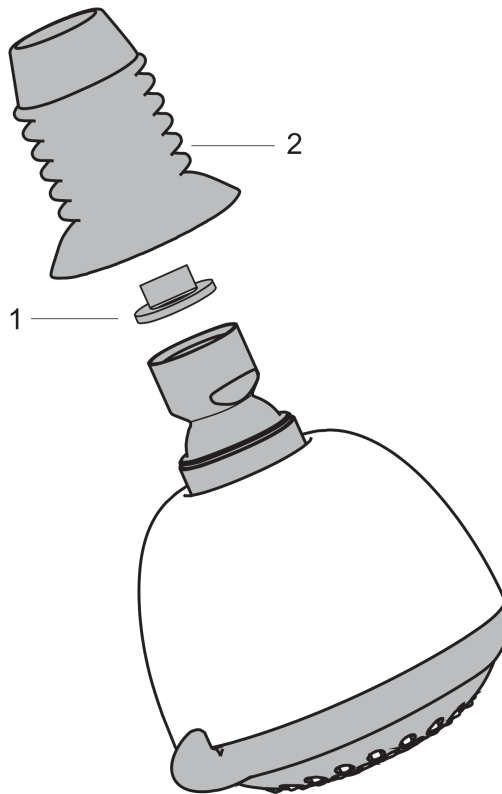

Croma
Croma E 75 Green 3-Jet Showerhead, 2.0 GPM
 Finishes : **chrome** Part no. : **04335000**

Description

Features

- 40 no-clog spray channels
- Spray modes: Full, Pulsating Massage, Intense Turbo
- Flow: 2.0 GPM
- EcoAir Technology

Item details

List Price \$ 90.00

Technology

Compliance

Product image

Scale drawing

Croma
Croma E 75 Green 3-Jet Showerhead, 2.0 GPM
Finishes : **chrome** Part no. : **04335000**

Exploded drawing

Year of production: >06/10

Croma**Croma E 75 Green 3-Jet Showerhead, 2.0 GPM**Finishes : **chrome** Part no. : **04335000****Spare parts list**

Year of production: >06/10

Pos.	Description	Part no.	Price	PU
1	filter packing	96477000	-	1
2	rubber boot	96425000	-	1

Croma

Croma E 75 Green 3-Jet Showerhead, 2.0 GPM

Finishes : **brushed nickel** Part no. : **04335820**

Description

Features

- 40 no-clog spray channels
- Spray modes: Full, Pulsating Massage, Intense Turbo
- Flow: 2.0 GPM
- EcoAir Technology