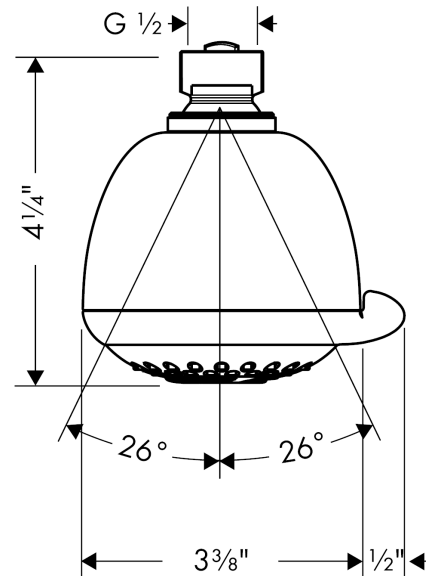

Croma
Croma E 75 Green 3-Jet Showerhead, 2.0 GPM
 Finishes : **chrome** Part no. : **04335000**

Description

Features

- 40 no-clog spray channels
- Spray modes: Full, Pulsating Massage, Intense Turbo
- Flow: 2.0 GPM
- EcoAir Technology

Item details

List Price \$ 90.00

Technology

Compliance

Product image

Scale drawing

Croma
Croma E 75 Green 3-Jet Showerhead, 2.0 GPM
Finishes : **chrome** Part no. : **04335000**

Exploded drawing

Year of production: >06/10

Croma**Croma E 75 Green 3-Jet Showerhead, 2.0 GPM**Finishes : **chrome** Part no. : **04335000****Spare parts list**

Year of production: >06/10

Pos.	Description	Part no.	Price	PU
1	filter packing	96477000	-	1
2	rubber boot	96425000	-	1

Item details

List Price \$ 110.00

Technology

Compliance

Product image

Scale drawing

Croma
Croma E 75 Green 3-Jet Showerhead, 2.0 GPM
Finishes : **brushed nickel** Part no. : **04335820**

Exploded drawing