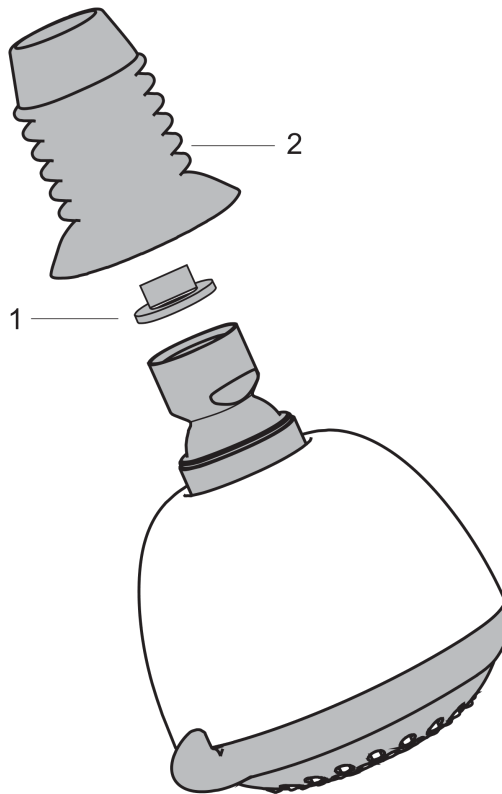

Croma
Croma E 75 Green 3-Jet Showerhead, 2.0 GPM
 Finishes : **chrome** Part no. : **04335000**

Description

Features

- 40 no-clog spray channels
- Spray modes: Full, Pulsating Massage, Intense Turbo
- Flow: 2.0 GPM
- EcoAir Technology

Croma

Croma E 75 Green 3-Jet Showerhead, 2.0 GPM

Finishes : **brushed nickel** Part no. : **04335820**

Description

Features

- 40 no-clog spray channels
- Spray modes: Full, Pulsating Massage, Intense Turbo
- Flow: 2.0 GPM
- EcoAir Technology

Item details

List Price \$ 110.00

Technology

Compliance

Product image

Scale drawing

Croma
Croma E 75 Green 3-Jet Showerhead, 2.0 GPM
Finishes : **brushed nickel** Part no. : **04335820**

Exploded drawing

Year of production: >06/10

Croma**Croma E 75 Green 3-Jet Showerhead, 2.0 GPM**Finishes : **brushed nickel** Part no. : **04335820****Spare parts list**

Year of production: >06/10

Pos.	Description	Part no.	Price	PU
1	filter packing	96477000	-	1
2	rubber boot	96425000	-	1