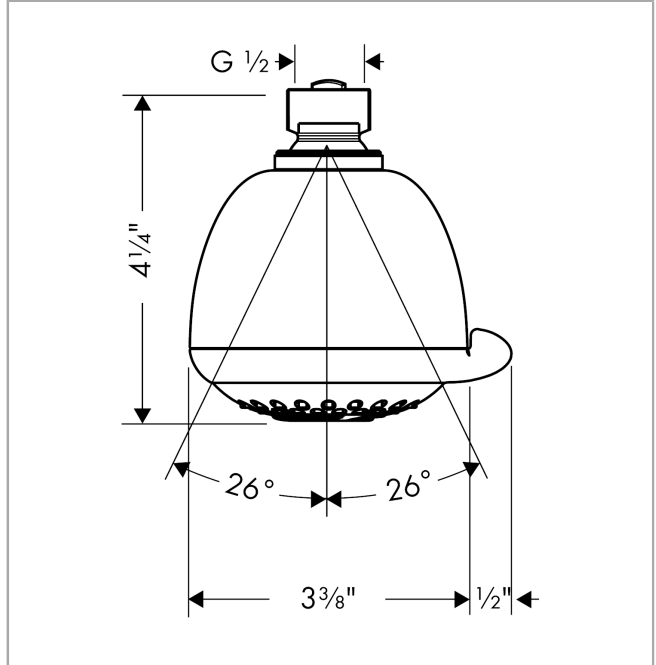

Year of production: >06/10

Croma**Croma E 75 Green 3-Jet Showerhead, 2.0 GPM**Finishes : **chrome** Part no. : **04335000****Spare parts list**

Year of production: >06/10

Pos.	Description	Part no.	Price	PU
1	filter packing	96477000	-	1
2	rubber boot	96425000	-	1

Croma

Croma E 75 Green 3-Jet Showerhead, 2.0 GPM

Finishes : **brushed nickel** Part no. : **04335820**

Description

Features

- 40 no-clog spray channels
- Spray modes: Full, Pulsating Massage, Intense Turbo
- Flow: 2.0 GPM
- EcoAir Technology

Item details

List Price \$ 110.00

Technology

Compliance

Product image

Scale drawing

Croma
Croma E 75 Green 3-Jet Showerhead, 2.0 GPM
Finishes : **brushed nickel** Part no. : **04335820**

Exploded drawing

Year of production: >06/10

Croma**Croma E 75 Green 3-Jet Showerhead, 2.0 GPM**Finishes : **brushed nickel** Part no. : **04335820****Spare parts list**

Year of production: >06/10

Pos.	Description	Part no.	Price	PU
1	filter packing	96477000	-	1
2	rubber boot	96425000	-	1