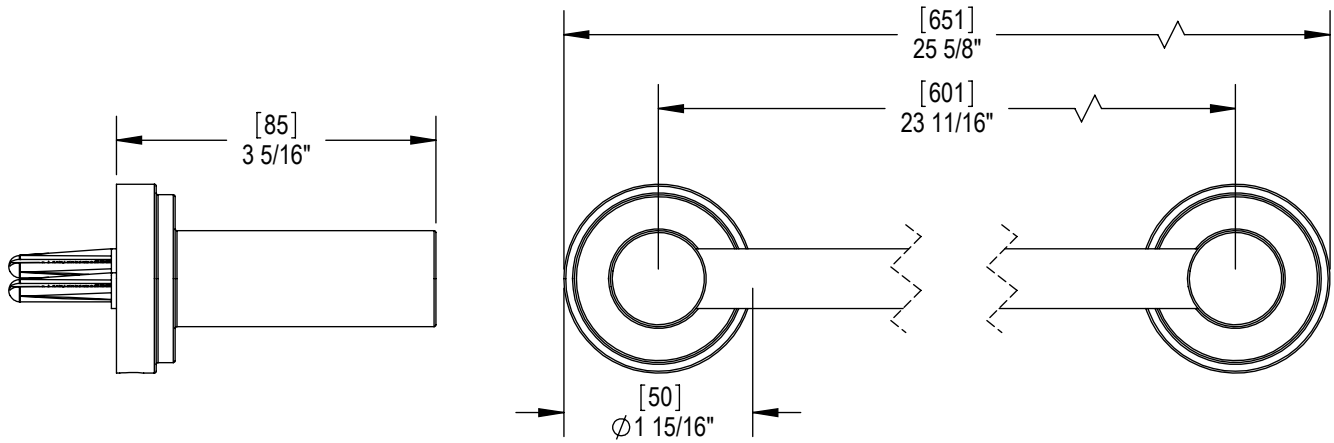

Features

- Brass construction with choice of 21 finishes

Order Matrix

Model	Main Finish
7ARBLA0	AB - Antique Brass
	ABM - Antique Brass Matt
	AC - Antique Copper
	ACM - Antique Copper Matt
	BB - Bright Brass
	CH - Chrome
	GD - Gold
	OB - Oil Rubbed Bronze
	PN - Polished Nickel
	SB - Satin Brass
	SC - Satin Chrome
	SN - Satin Nickel
	TB - Tuscan Brass
	AQ - Aqua
	BD - Bordeaux
	BK - Black
	MB - Matte Black
	MW - Matte White
	NC - Natural Cream
	RD - Red
	VH - White

**LASALLE**  
18" Towel Bar  
Model: 7ARBLA0 XX-XX

Critical Dimensions

Features

- Brass construction with choice of 21 finishes

Order Matrix

Model	Main Finish
7BRBLA0	AB - Antique Brass
	ABM - Antique Brass Matt
	AC - Antique Copper
	ACM - Antique Copper Matt
	BB - Bright Brass
	CH - Chrome
	GD - Gold
	OB - Oil Rubbed Bronze
	PN - Polished Nickel
	SB - Satin Brass
	SC - Satin Chrome
	SN - Satin Nickel
	TB - Tuscan Brass
	AQ - Aqua
	BD - Bordeaux
	BK - Black
	MB - Matte Black
	MW - Matte White
	NC - Natural Cream
	RD - Red
	WH - White

**LASALLE**  
24" Towel Bar  
Model: 7BRBLA0 XX-XX

Critical Dimensions

TEL: 905-851-6781  
FAX: 905-851-8031  
TOLL FREE: 800-461-5901

THE **Rubinet** FAUCET COMPANY

www.rubinet.com

Features

- Brass construction with choice of 21 finishes

**LASALLE**  
30" Towel Bar  
Model: 7CRBLA0 XX-XX

Critical Dimensions