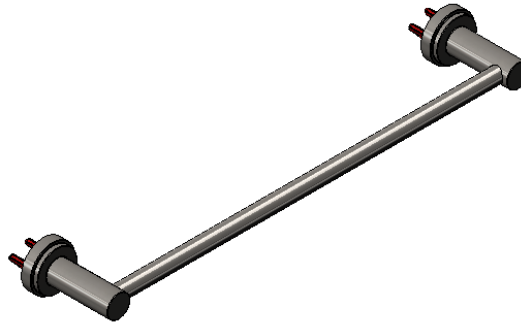

Features

- Brass construction with choice of 21 finishes

Order Matrix

Model	Main Finish
7ARBLA0	AB - Antique Brass
	ABM - Antique Brass Matt
	AC - Antique Copper
	ACM - Antique Copper Matt
	BB - Bright Brass
	CH - Chrome
	GD - Gold
	OB - Oil Rubbed Bronze
	PN - Polished Nickel
	SB - Satin Brass
	SC - Satin Chrome
	SN - Satin Nickel
	TB - Tuscan Brass
	AQ - Aqua
	BD - Bordeaux
	BK - Black
	MB - Matte Black
	MW - Matte White
	NC - Natural Cream
	RD - Red
	VH - White

**LASALLE**  
18" Towel Bar  
Model: 7ARBLA0 XX-XX

Critical Dimensions

Features

- Brass construction with choice of 21 finishes

Order Matrix

Model	Main Finish
7BRBLA0	AB - Antique Brass
	ABM - Antique Brass Matt
	AC - Antique Copper
	ACM - Antique Copper Matt
	BB - Bright Brass
	CH - Chrome
	GD - Gold
	OB - Oil Rubbed Bronze
	PN - Polished Nickel
	SB - Satin Brass
	SC - Satin Chrome
	SN - Satin Nickel
	TB - Tuscan Brass
	AQ - Aqua
	BD - Bordeaux
	BK - Black
	MB - Matte Black
	MW - Matte White
	NC - Natural Cream
	RD - Red
	WH - White

**LASALLE**  
24" Towel Bar  
Model: 7BRBLA0 XX-XX

Critical Dimensions

TEL: 905-851-6781  
FAX: 905-851-8031  
TOLL FREE: 800-461-5901

THE **Rubinet** FAUCET COMPANY

www.rubinet.com

Features

- Brass construction with choice of 21 finishes

**LASALLE**  
30" Towel Bar  
Model: 7CRBLA0 XX-XX

Critical Dimensions