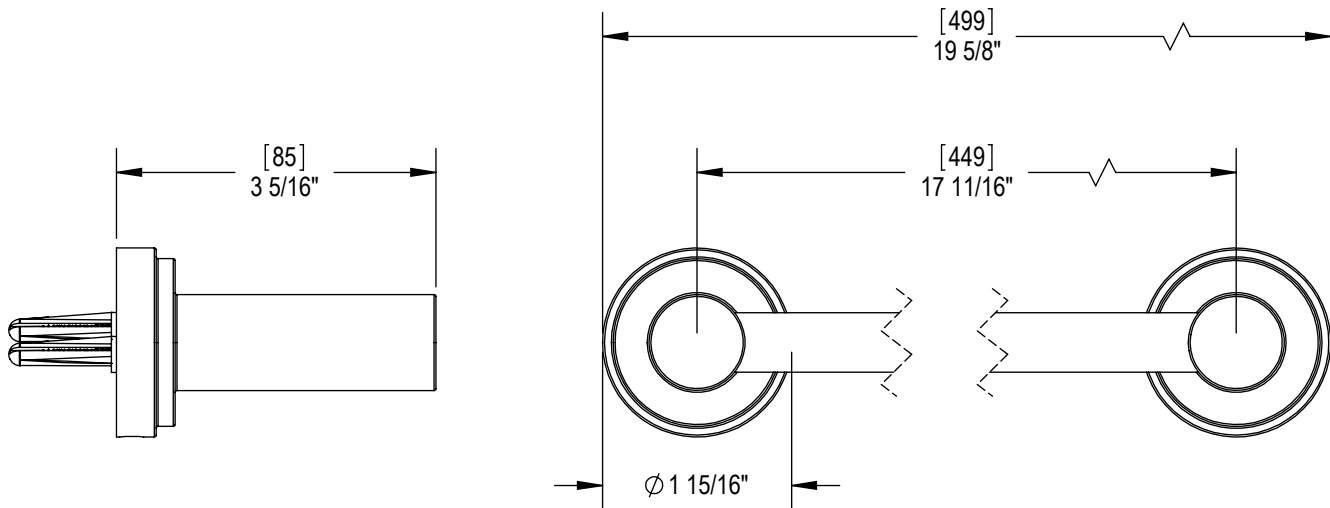

Features

- Brass construction with choice of 21 finishes

Order Matrix

Model	Main Finish
7ARBLA0	AB - Antique Brass
	ABM - Antique Brass Matt
	AC - Antique Copper
	ACM - Antique Copper Matt
	BB - Bright Brass
	CH - Chrome
	GD - Gold
	OB - Oil Rubbed Bronze
	PN - Polished Nickel
	SB - Satin Brass
	SC - Satin Chrome
	SN - Satin Nickel
	TB - Tuscan Brass
	AQ - Aqua
	BD - Bordeaux
	BK - Black
	MB - Matte Black
	MW - Matte White
	NC - Natural Cream
	RD - Red
	VH - White

**LASALLE**  
18" Towel Bar  
Model: 7ARBLA0 XX-XX

Critical Dimensions

Features

- Brass construction with choice of 21 finishes

Order Matrix

Model	Main Finish
7BRBLA0	AB - Antique Brass
	ABM - Antique Brass Matt
	AC - Antique Copper
	ACM - Antique Copper Matt
	BB - Bright Brass
	CH - Chrome
	GD - Gold
	OB - Oil Rubbed Bronze
	PN - Polished Nickel
	SB - Satin Brass
	SC - Satin Chrome
	SN - Satin Nickel
	TB - Tuscan Brass
	AQ - Aqua
	BD - Bordeaux
	BK - Black
	MB - Matte Black
	MW - Matte White
	NC - Natural Cream
	RD - Red
	WH - White

**LASALLE**  
24" Towel Bar  
Model: 7BRBLA0 XX-XX

Critical Dimensions

TEL: 905-851-6781  
FAX: 905-851-8031  
TOLL FREE: 800-461-5901

THE **Rubinet** FAUCET COMPANY

www.rubinet.com

Features

- Brass construction with choice of 21 finishes

**LASALLE**  
30" Towel Bar  
Model: 7CRBLA0 XX-XX

Critical Dimensions