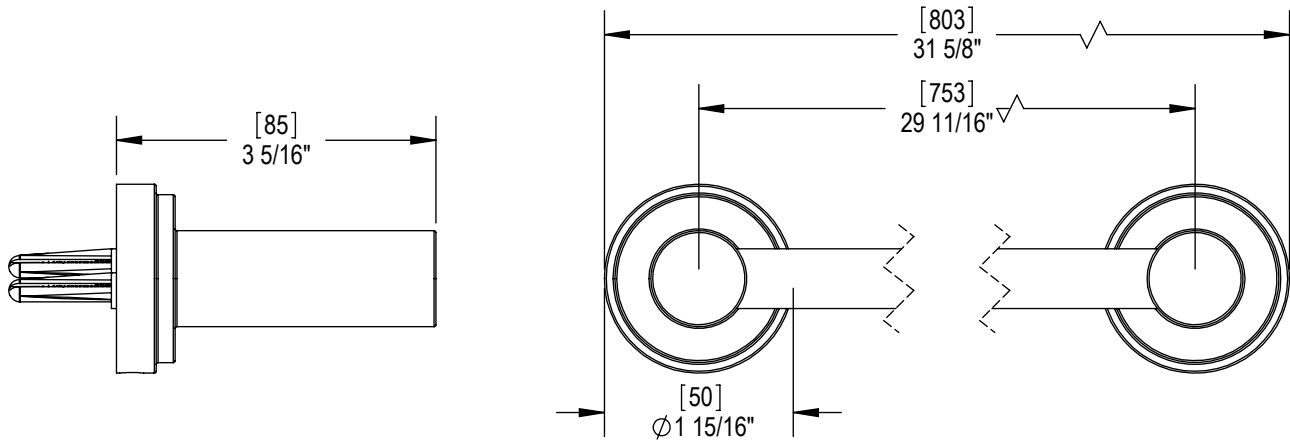

**LASALLE**  
18" Towel Bar  
Model: 7ARBLA0 XX-XX

Critical Dimensions

Features

- Brass construction with choice of 21 finishes

Order Matrix

Model	Main Finish
7BRBLA0	AB - Antique Brass
	ABM - Antique Brass Matt
	AC - Antique Copper
	ACM - Antique Copper Matt
	BB - Bright Brass
	CH - Chrome
	GD - Gold
	OB - Oil Rubbed Bronze
	PN - Polished Nickel
	SB - Satin Brass
	SC - Satin Chrome
	SN - Satin Nickel
	TB - Tuscan Brass
	AQ - Aqua
	BD - Bordeaux
	BK - Black
	MB - Matte Black
	MW - Matte White
	NC - Natural Cream
	RD - Red
	WH - White

**LASALLE**  
24" Towel Bar  
Model: 7BRBLA0 XX-XX

Critical Dimensions

TEL: 905-851-6781  
FAX: 905-851-8031  
TOLL FREE: 800-461-5901

THE **Rubinet** FAUCET COMPANY

www.rubinet.com

Features

- Brass construction with choice of 21 finishes

**LASALLE**  
30" Towel Bar  
Model: 7CRBLA0 XX-XX

Critical Dimensions