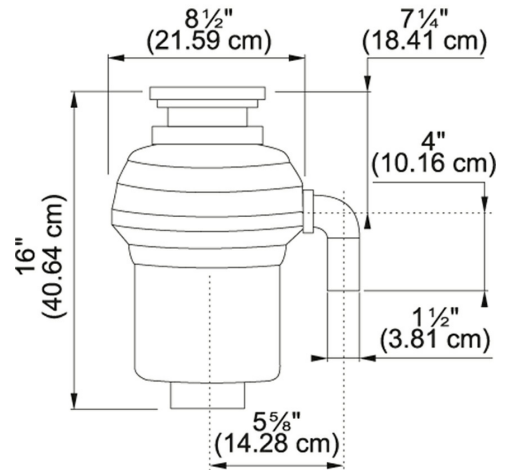

134.0255.898

FAMILY : Waste Management | MODEL : KWD75C1-EZ | SERIES : Waste disposers

TECHNICAL DATA

Length overall	16"
Width overall	8 7/16"
Depth Overall	15 15/16"
Voltage	110-120V
Closing system	STOPPER
Horse Power Waste Disposer	3/4 HP
RPM	2700
Shell	PLASTIC
Feed type	Continuous Feed