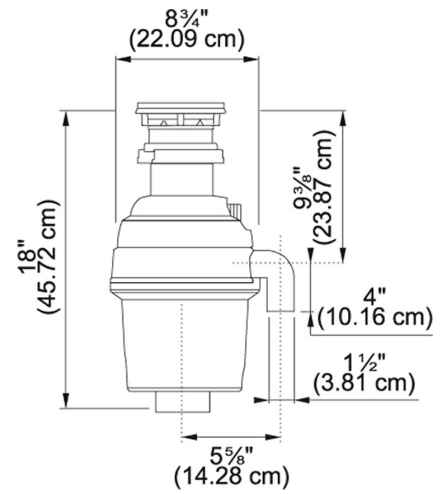

134.0275.324

FAMILY : Waste Management | SERIES : Waste disposers | MODEL : KWD75B1-EZ

TECHNICAL DATA

Voltage	110
Horse Power Waste Disposer	3/4 HP