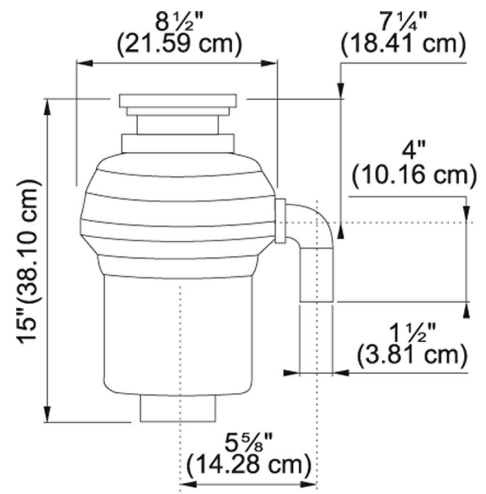

134.0262.596

FAMILY : Waste Management | SERIES : Waste disposers | MODEL : KWD50C2-EZ

TECHNICAL DATA

Voltage	110
Horse Power Waste Disposer	1/2-HP