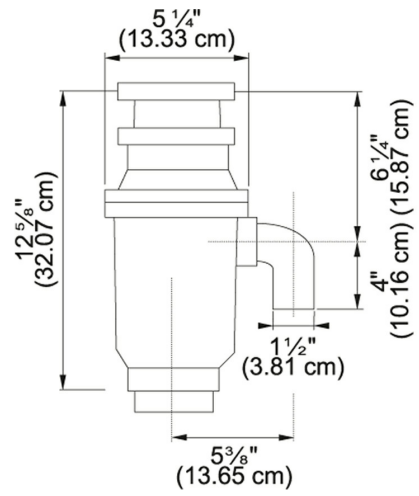

134.0255.892

FAMILY : Waste Management | SERIES : Waste disposers | MODEL : KWD33C1-EZ

**TECHNICAL DATA**

Voltage	110
Horse Power Waste Disposer	1/3-HP