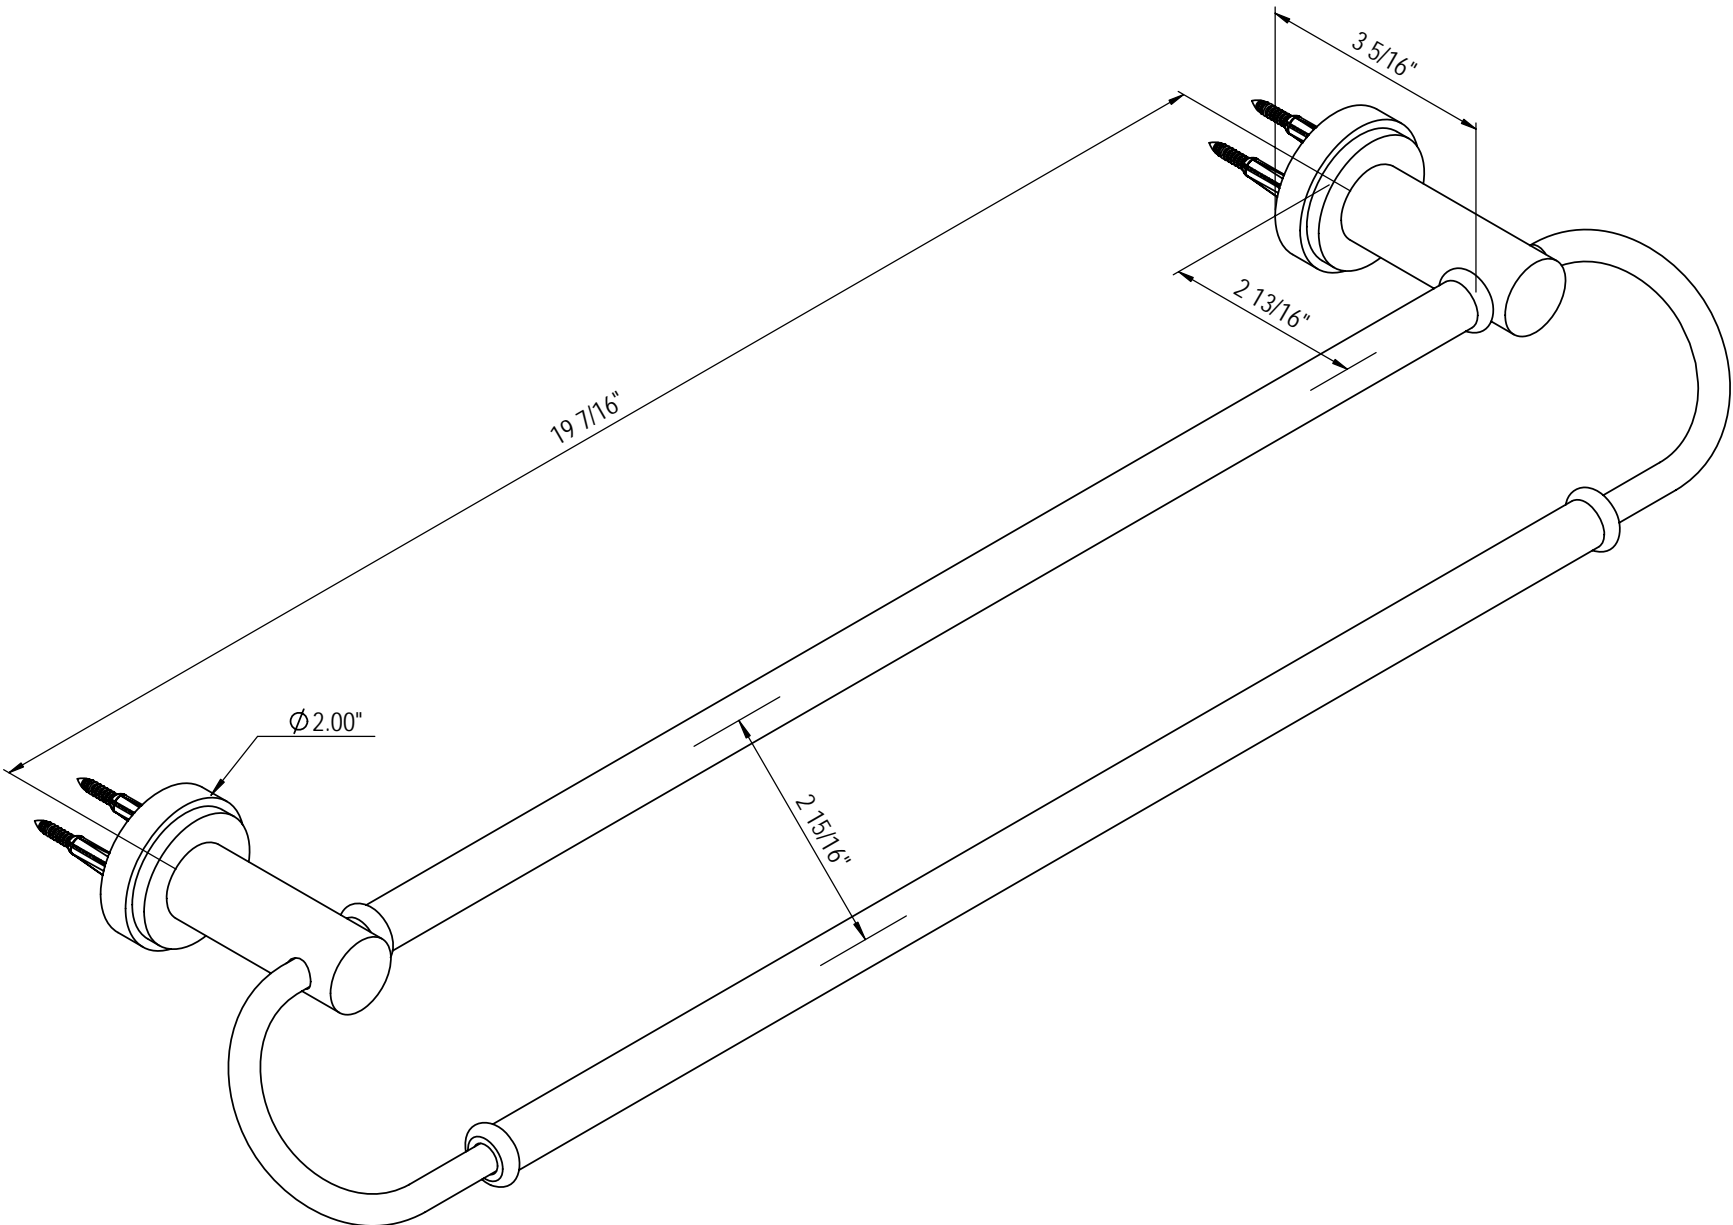

18" Dual Towel Bar 7QRBH00

TEL: 905-851-6781
FAX: 905-851-8031
TOLL FREE: 800-461-5901

the RUBINET FAUCET COMPANY

www.rubinet.com

24" Dual Towel Bar 7RRBH00

TEL: 905-851-6781
FAX: 905-851-8031
TOLL FREE: 800-461-5901

the RUBINET FAUCET COMPANY

www.rubinet.com

30" Dual Towel Bar 7SRBHO0

TEL: 905-851-6781
FAX: 905-851-8031
TOLL FREE: 800-461-5901

the RUBINET FAUCET COMPANY

www.rubinet.com