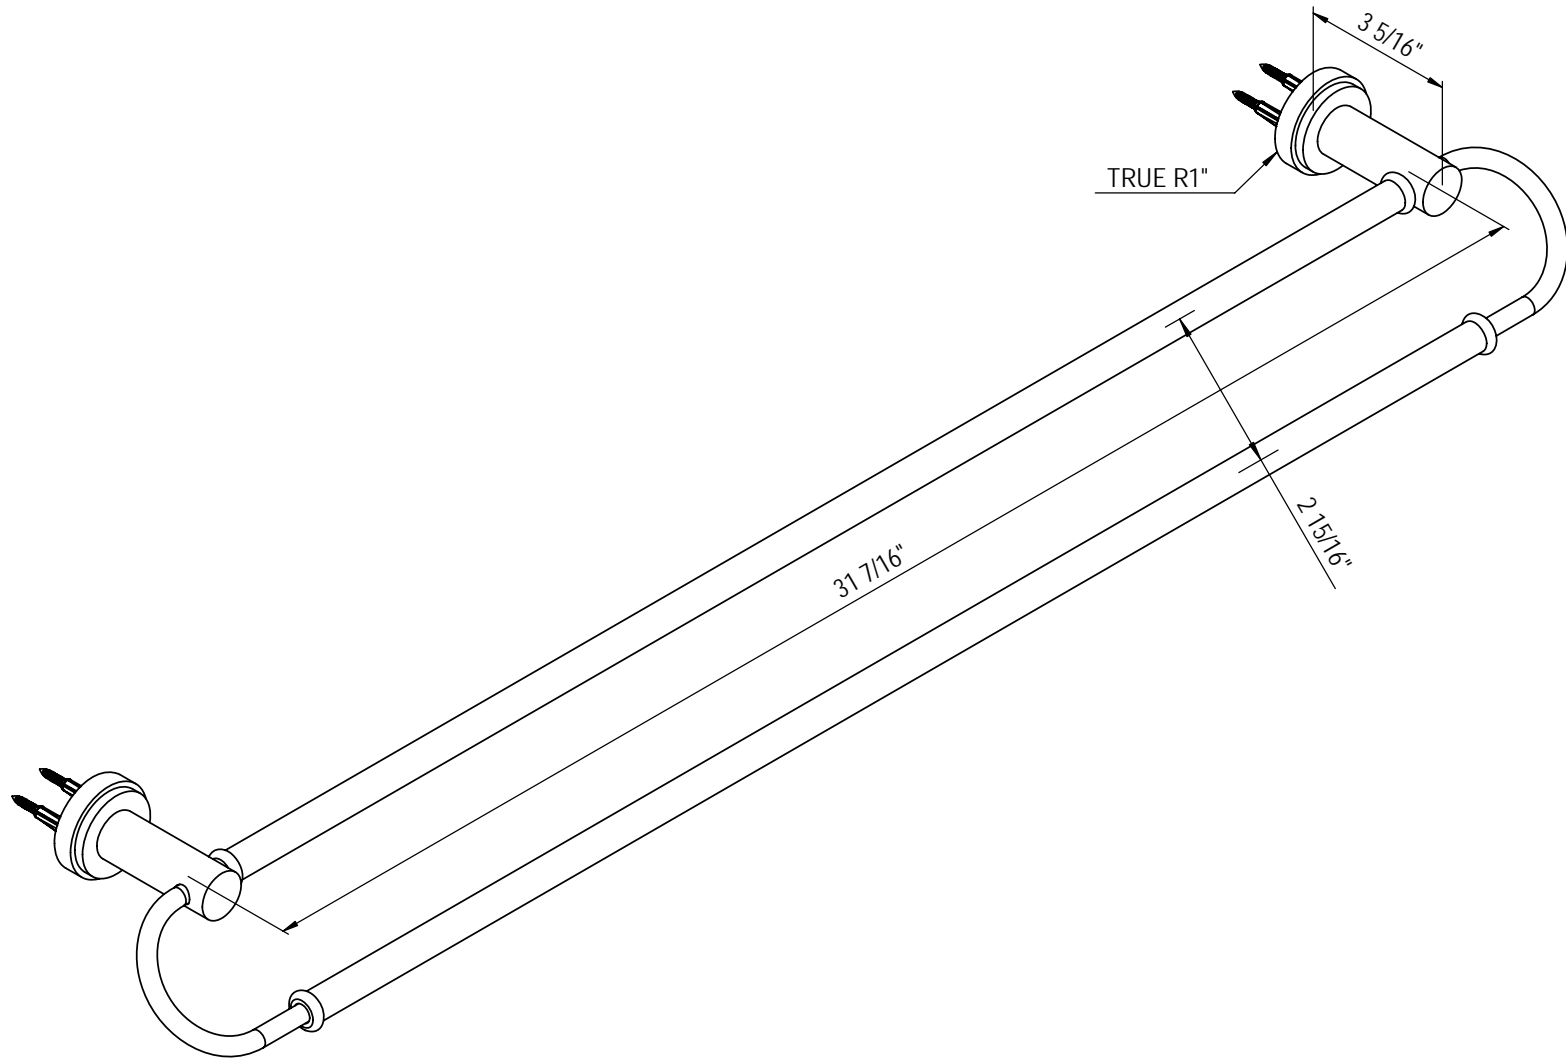

18" Dual Towel Bar 7QRBH00

TEL: 905-851-6781
FAX: 905-851-8031
TOLL FREE: 800-461-5901

the RUBINET FAUCET COMPANY

www.rubinet.com

24" Dual Towel Bar 7RRBH00

TEL: 905-851-6781
FAX: 905-851-8031
TOLL FREE: 800-461-5901

the RUBINET FAUCET COMPANY

www.rubinet.com

30" Dual Towel Bar 7SRBHO0

TEL: 905-851-6781
FAX: 905-851-8031
TOLL FREE: 800-461-5901

the RUBINET FAUCET COMPANY

www.rubinet.com