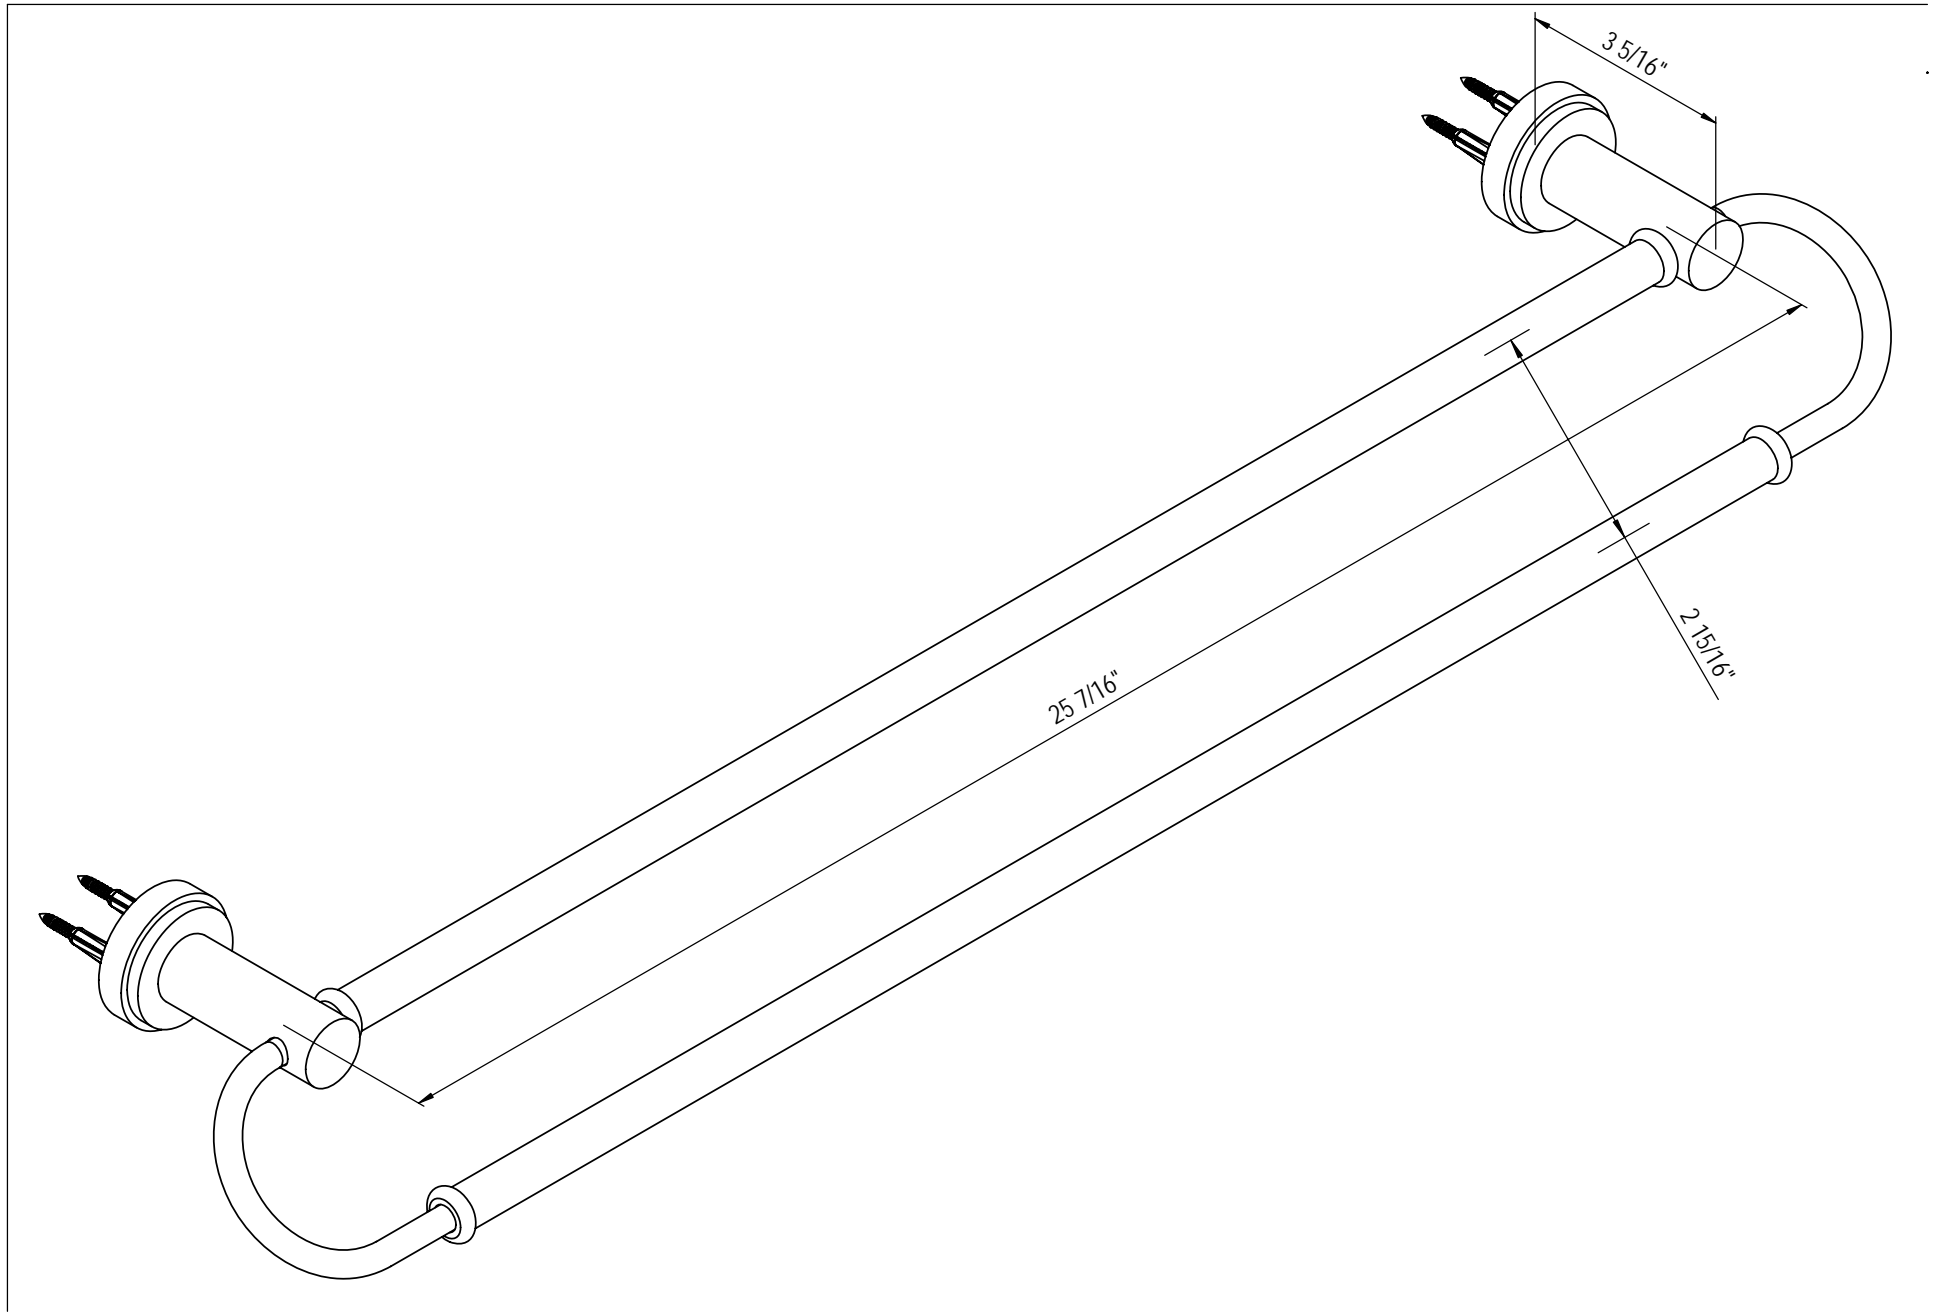

18" Dual Towel Bar 7QRBH00

TEL: 905-851-6781
FAX: 905-851-8031
TOLL FREE: 800-461-5901

the RUBINET FAUCET COMPANY

www.rubinet.com

24" Dual Towel Bar 7RRBH00

TEL: 905-851-6781
FAX: 905-851-8031
TOLL FREE: 800-461-5901

the RUBINET FAUCET COMPANY

www.rubinet.com

30" Dual Towel Bar 7SRBHO0

TEL: 905-851-6781
FAX: 905-851-8031
TOLL FREE: 800-461-5901

the RUBINET FAUCET COMPANY

www.rubinet.com