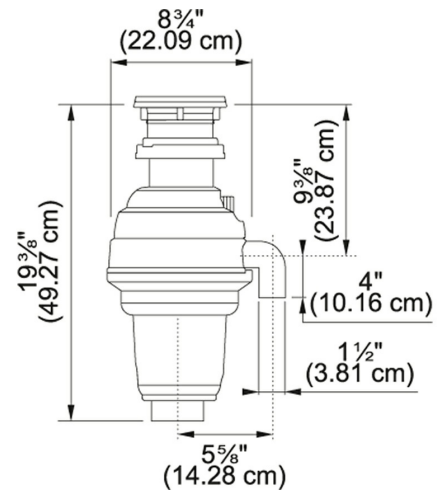

134.0315.656

FAMILY : Waste Management | SERIES : Waste disposers | MODEL : KWD125B1-EZ

TECHNICAL DATA

Voltage	110
Horse Power Waste Disposer	1-1/4-HP
