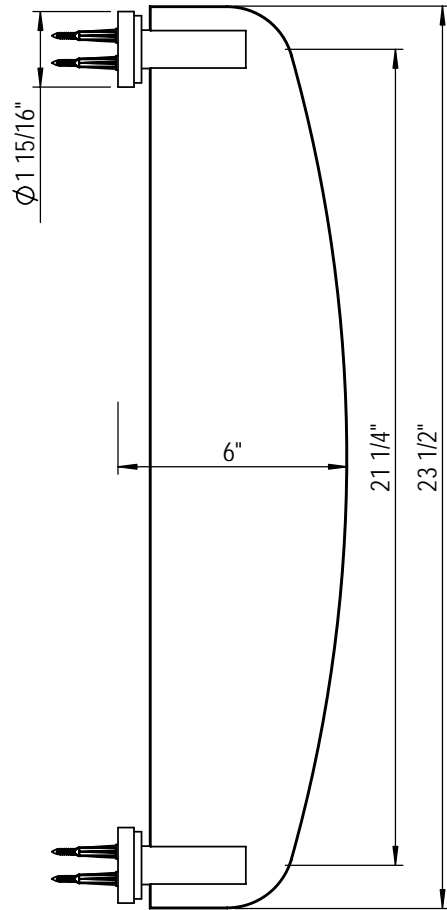

Glass Shelf 7NRBHO0

TEL: 905-851-6781
FAX: 905-851-8031
TOLL FREE: 800-461-5901

the RUBINET FAUCET COMPANY

www.rubinet.com