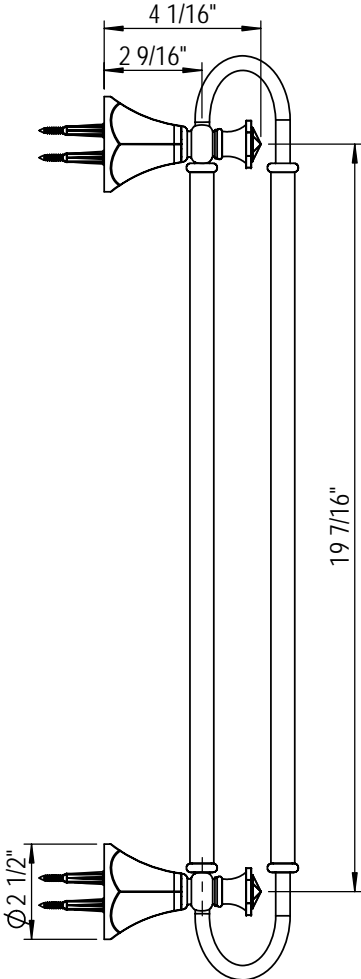

18" Dual Towel Bar 7QRBHX0

TEL: 905-851-6781
FAX: 905-851-8031
TOLL FREE: 800-461-5901

the RUBINET FAUCET COMPANY

www.rubinet.com

24" Dual Towel Bar 7RRBH0

TEL: 905-851-6781
FAX: 905-851-8031
TOLL FREE: 800-461-5901

the RUBINET FAUCET COMPANY

www.rubinet.com

30" Dual Towel Bar 7SRBHX0

TEL: 905-851-6781
FAX: 905-851-8031
TOLL FREE: 800-461-5901

the RUBINET FAUCET COMPANY

www.rubinet.com