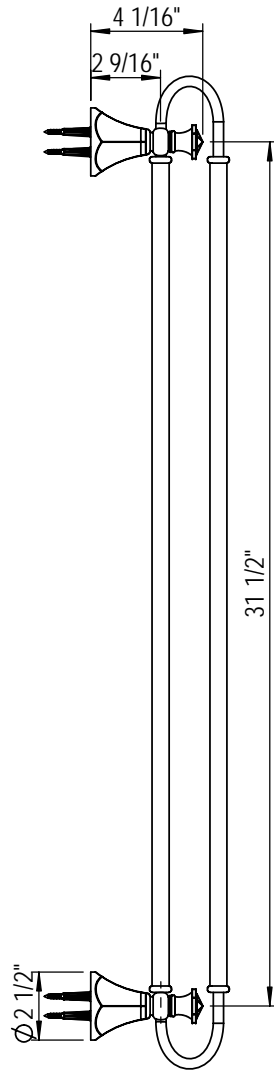

18" Dual Towel Bar 7QRBHX0

TEL: 905-851-6781
FAX: 905-851-8031
TOLL FREE: 800-461-5901

the RUBINET FAUCET COMPANY

www.rubinet.com

24" Dual Towel Bar 7RRBH0

TEL: 905-851-6781
FAX: 905-851-8031
TOLL FREE: 800-461-5901

the RUBINET FAUCET COMPANY

www.rubinet.com

30" Dual Towel Bar 7SRBHX0

TEL: 905-851-6781
FAX: 905-851-8031
TOLL FREE: 800-461-5901

the RUBINET FAUCET COMPANY

www.rubinet.com