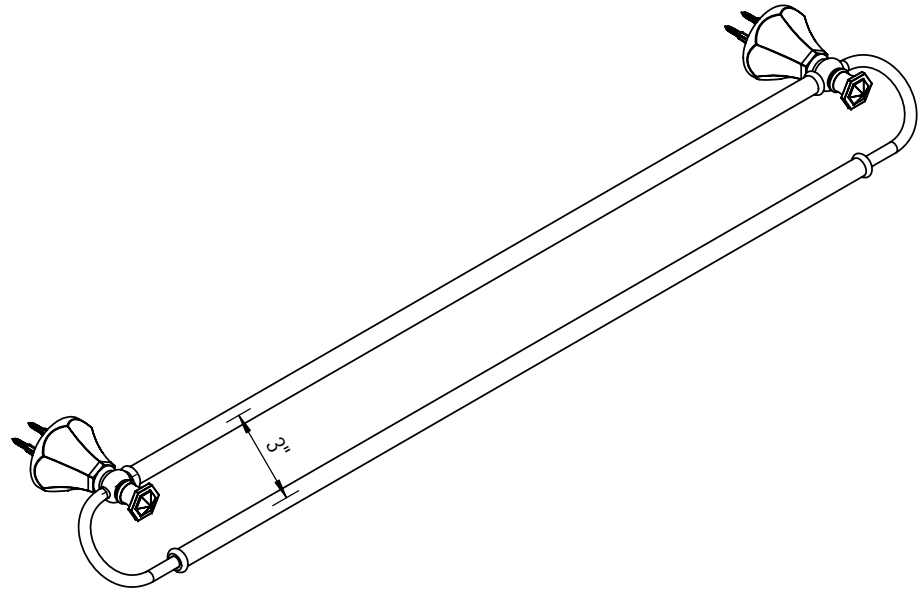

30" Dual Towel Bar 7SRBHX0

TEL: 905-851-6781
FAX: 905-851-8031
TOLL FREE: 800-461-5901

the RUBINET FAUCET COMPANY

www.rubinet.com