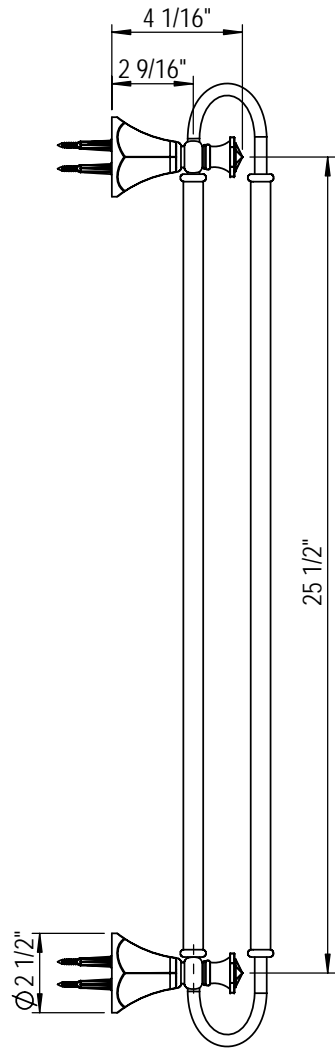

18" Dual Towel Bar 7QRBHX0

TEL: 905-851-6781
FAX: 905-851-8031
TOLL FREE: 800-461-5901

the RUBINET FAUCET COMPANY

www.rubinet.com

24" Dual Towel Bar 7RRBH0

TEL: 905-851-6781
FAX: 905-851-8031
TOLL FREE: 800-461-5901

the RUBINET FAUCET COMPANY

www.rubinet.com

30" Dual Towel Bar 7SRBHX0

TEL: 905-851-6781
FAX: 905-851-8031
TOLL FREE: 800-461-5901

the RUBINET FAUCET COMPANY

www.rubinet.com