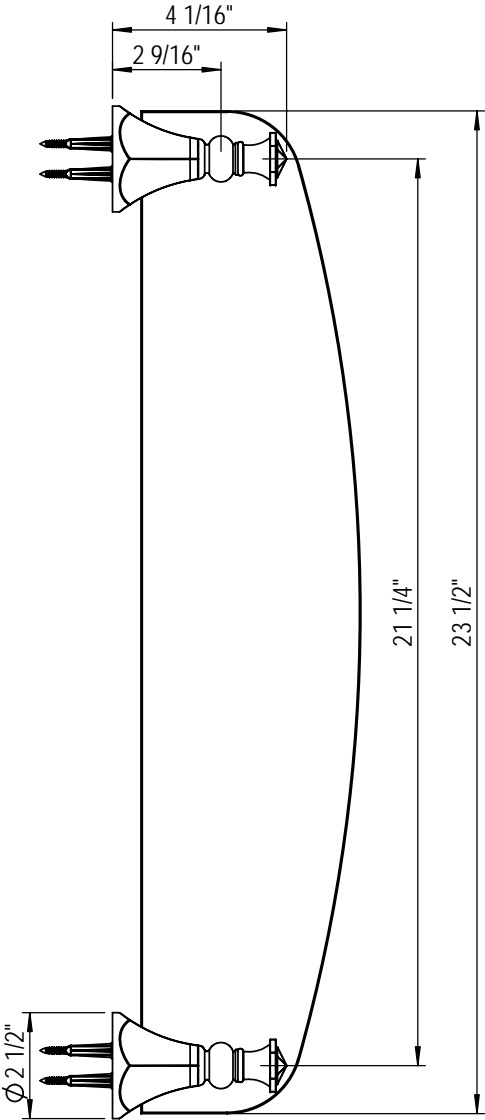

Glass Shelf 7NRBHX0

TEL: 905-851-6781
FAX: 905-851-8031
TOLL FREE: 800-461-5901

the RUBINET FAUCET COMPANY

www.rubinet.com