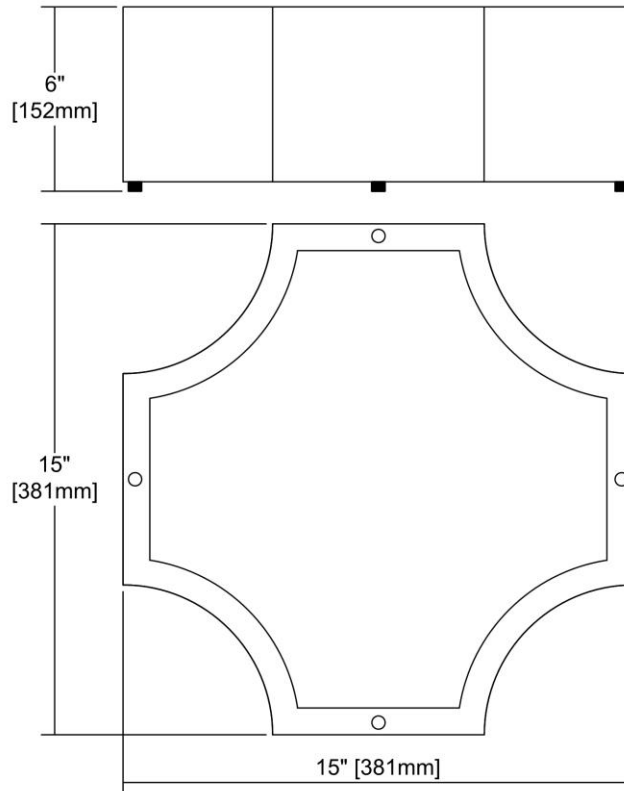

ITEM #:	68121/3
UPC	748119127729
Description	Gordon 3-Light Flush Mount in Satin Nickel with Frosted Glass Diffuser
Finish	Satin Nickel
Materials	Glass, Metal
Brand	ELK Lighting
Collection	Gordon
Category	Indoor Lighting
Type	Flush Mount

ITEM DIMENSIONS				RATINGS & SPECIFICATIONS				
Width	15 inches			Safety Rating	N/A		Certification	N/A
Depth	15 inches			ADA Compliant	N/A		Voltage	N/A
Height	6 inches			BULBS / SOCKETS				
Weight	9 pounds			Quantity	3	Wattage	60 watts	
ADDITIONAL DIMENSIONS				Included	No	Type	A19 (E26 Medium Base)	
Backplate / Canopy	15x15			Other	N/A			
HCWO	N/A			CHAIN / CORD INFORMATION				
Min. Extension	N/A			Chain	N/A		Cord	N/A
Max. Extension	N/A			SHADE / GLASS DETAILS				
OVERALL HEIGHT				Shade/Glass Description	Frosted Glass Diffuser			
Min.	N/A	Max.	N/A					
EXTENSION ROD(S)				Width	N/A		Height	N/A
N/A				Width at Top	N/A		Width at Bottom	N/A