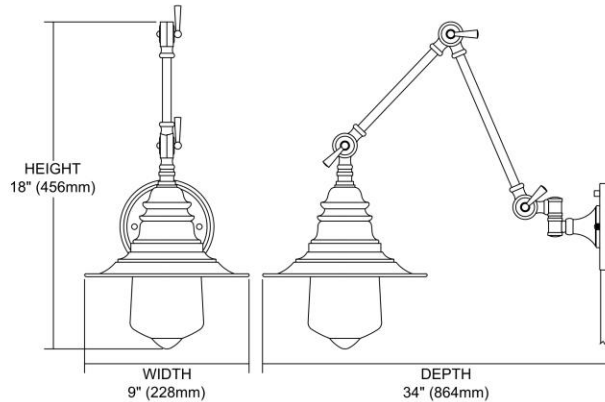

ITEM DIMENSIONS

Width	9 inches
Depth	34 inches
Height	18 inches
Weight	5 pounds

RATINGS & SPECIFICATIONS

Safety Rating	N/A	Certification	N/A
ADA Compliant	N/A	Voltage	N/A

ADDITIONAL DIMENSIONS

Backplate / Canopy	N/A
HCWO	N/A
Min. Extension	N/A
Max. Extension	N/A

BULBS / SOCKETS

Quantity	1	Wattage	60 watts
Included	No	Type	A19 (E26 Medium Base)
Other	N/A		

CHAIN / CORD INFORMATION

Chain	N/A	Cord	N/A
--------------	-----	-------------	-----

SHADE / GLASS DETAILS

OVERALL HEIGHT

Shade/Glass Description	Metal and Glass Shade		
Min.	N/A	Max.	N/A

EXTENSION ROD(S)

Width	N/A	Height	N/A
Width at Top	N/A	Width at Bottom	N/A

	ITEM #:	66826-1
	UPC	830335016960
	Description	Insulator Glass 1-Light Swingarm Wall Lamp in Weathered Zinc
	Finish	Weathered Zinc
	Materials	Glass, Metal
	Brand	ELK Lighting
	Collection	Insulator Glass
	Category	Indoor Lighting
	Type	Sconce

ITEM DIMENSIONS				RATINGS & SPECIFICATIONS				
Width	9 inches			Safety Rating	N/A		Certification	N/A
Depth	34 inches			ADA Compliant	N/A		Voltage	N/A
Height	18 inches			BULBS / SOCKETS				
Weight	5 pounds			Quantity	1	Wattage	60 watts	
ADDITIONAL DIMENSIONS				Included	No		Type	A19 (E26 Medium Base)
Backplate / Canopy	N/A			Other	N/A			
HCWO	N/A			CHAIN / CORD INFORMATION				
Min. Extension	N/A			Chain	N/A		Cord	N/A
Max. Extension	N/A			SHADE / GLASS DETAILS				
OVERALL HEIGHT				Shade/Glass Description	Metal and Glass Shade			
Min.	N/A		Max.	N/A				
EXTENSION ROD(S)				Width	N/A		Height	N/A
N/A				Width at Top	N/A		Width at Bottom	N/A