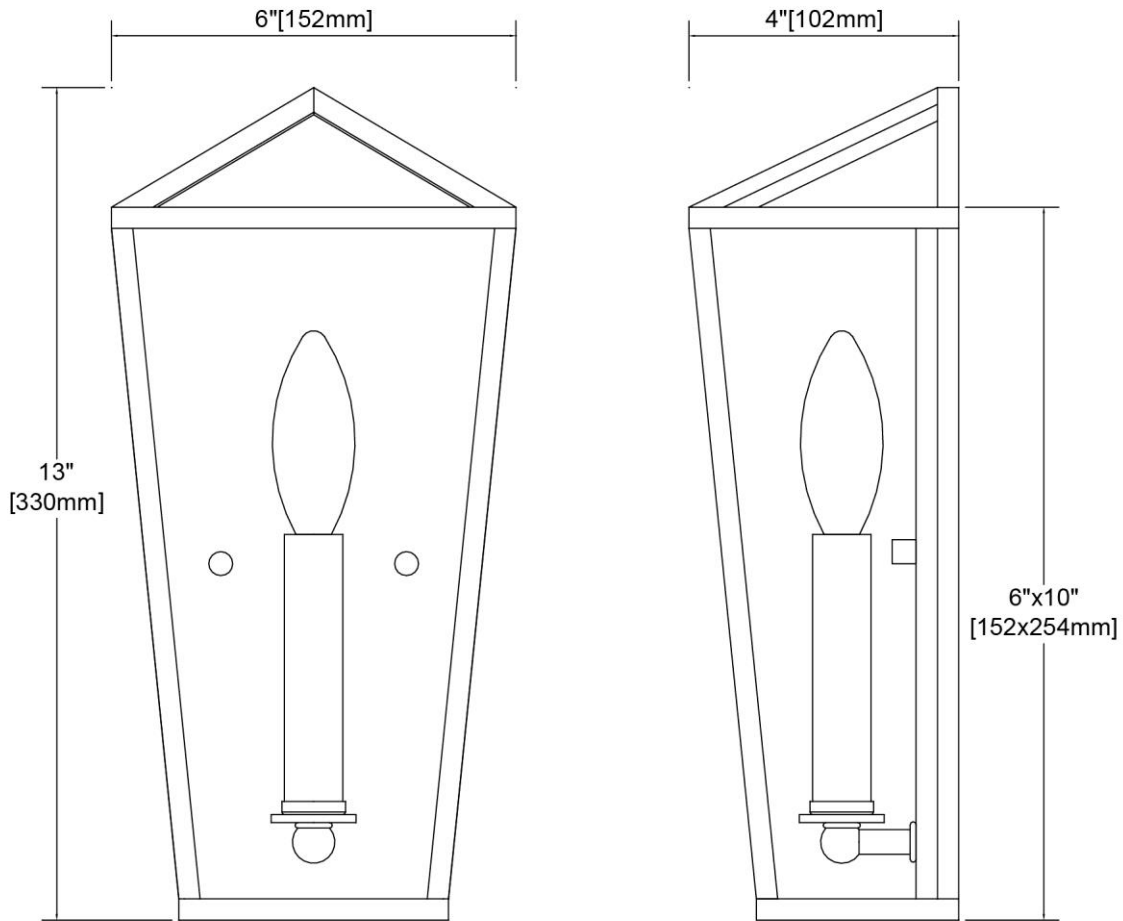

ITEM DIMENSIONS				RATINGS & SPECIFICATIONS				
<b>Width</b>	6 inches			<b>Safety Rating</b>	UL		<b>Certification</b>	Dry locations
<b>Depth</b>	4 inches			<b>ADA Compliant</b>	Yes		<b>Voltage</b>	120
<b>Height</b>	13 inches			<b>BULBS / SOCKETS</b>				
<b>Weight</b>	2 pounds			<b>Quantity</b>	1	<b>Wattage</b>	60 watts	
<b>ADDITIONAL DIMENSIONS</b>				<b>Included</b>	No	<b>Type</b>	Torpedo (E12 Candelabra Base)	
<b>Backplate / Canopy</b>	6x13			<b>Other</b>	N/A			
<b>HCWO</b>	N/A			<b>CHAIN / CORD INFORMATION</b>				
<b>Min. Extension</b>	N/A			<b>Chain</b>	N/A	<b>Cord</b>	8 inches	
<b>Max. Extension</b>	N/A			<b>SHADE / GLASS DETAILS</b>				
<b>OVERALL HEIGHT</b>				<b>Shade/Glass Description</b>	N/A			
<b>Min.</b>	N/A		<b>Max.</b>	N/A				
<b>EXTENSION ROD(S)</b>				<b>Width</b>	N/A		<b>Height</b>	N/A
N/A				<b>Width at Top</b>	N/A		<b>Width at Bottom</b>	N/A